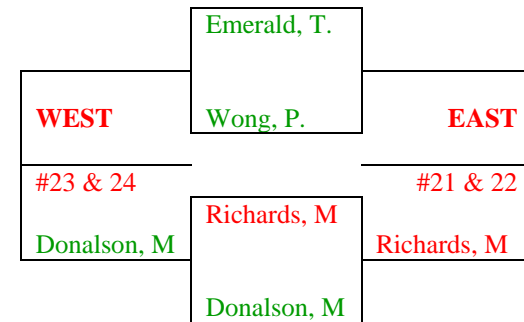

MAIN DRAW pg. 2

Dana Hills Tennis Center Compass Draw Event – FALL 2018

Main Draw – Lower Half

Dana Hills Tennis Center Compass Draw Event – FALL 2018

NORTH DRAW

(Round #2 Losers from the East Draw)

Dana Hills Tennis Center Compass Draw Event – FALL 2018

NORTHWEST SECTION

2nd Round Losers from
North-West Division (NORTH DRAW) Above

Round 6 **Round 5** **Round 6**
Nov 12-30 Nov 5 - 11 Nov 12-30

Semi Final Round Losers from
North-West Division (NORTH DRAW)

Round 6
Nov 12-30

NORTHEAST SECTION

2nd Round Losers from
North-East Division (NORTH DRAW) Above

Round 6 **Round 5** **Round 6**
Nov 12-30 Nov 5 - 11 Nov 12-30

Semi Final Losers from
North-East Division (NORTH DRAW)