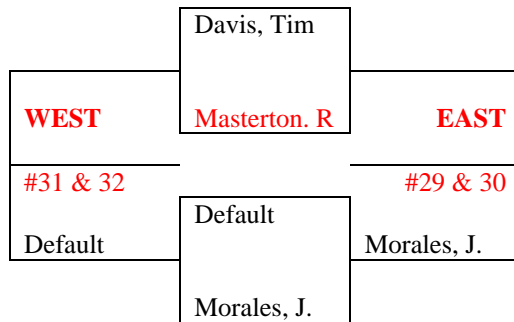

Dana Hills Tennis Center Compass Draw Event – Fall 2018

Main Draw -Upper Half

MAIN DRAW - EAST & WEST pg. 1

Red numbers denotes final ranking – used for GROUP PLACEMENT NEXT SEASON) & AND FOR PRIZES

Names in Blue = group 1, Green = group 2a, Black = group 2b & 3, Red = Women group 3w

MAIN DRAW pg. 2

Dana Hills Tennis Center Compass Draw Event – FALL 2018

Main Draw – Lower Half

Dana Hills Tennis Center Compass Draw Event – FALL 2018

NORTH DRAW

(Round #2 Losers from the East Draw)

Dana Hills Tennis Center Compass Draw Event – FALL 2018

NORTHWEST SECTION

2nd Round Losers from
North-West Division (NORTH DRAW) Above

Round 6 **Round 5** **Round 6**
Nov 12-30 Nov 5 - 11 Nov 12-30

Semi Final Round Losers from
North-West Division (NORTH DRAW)