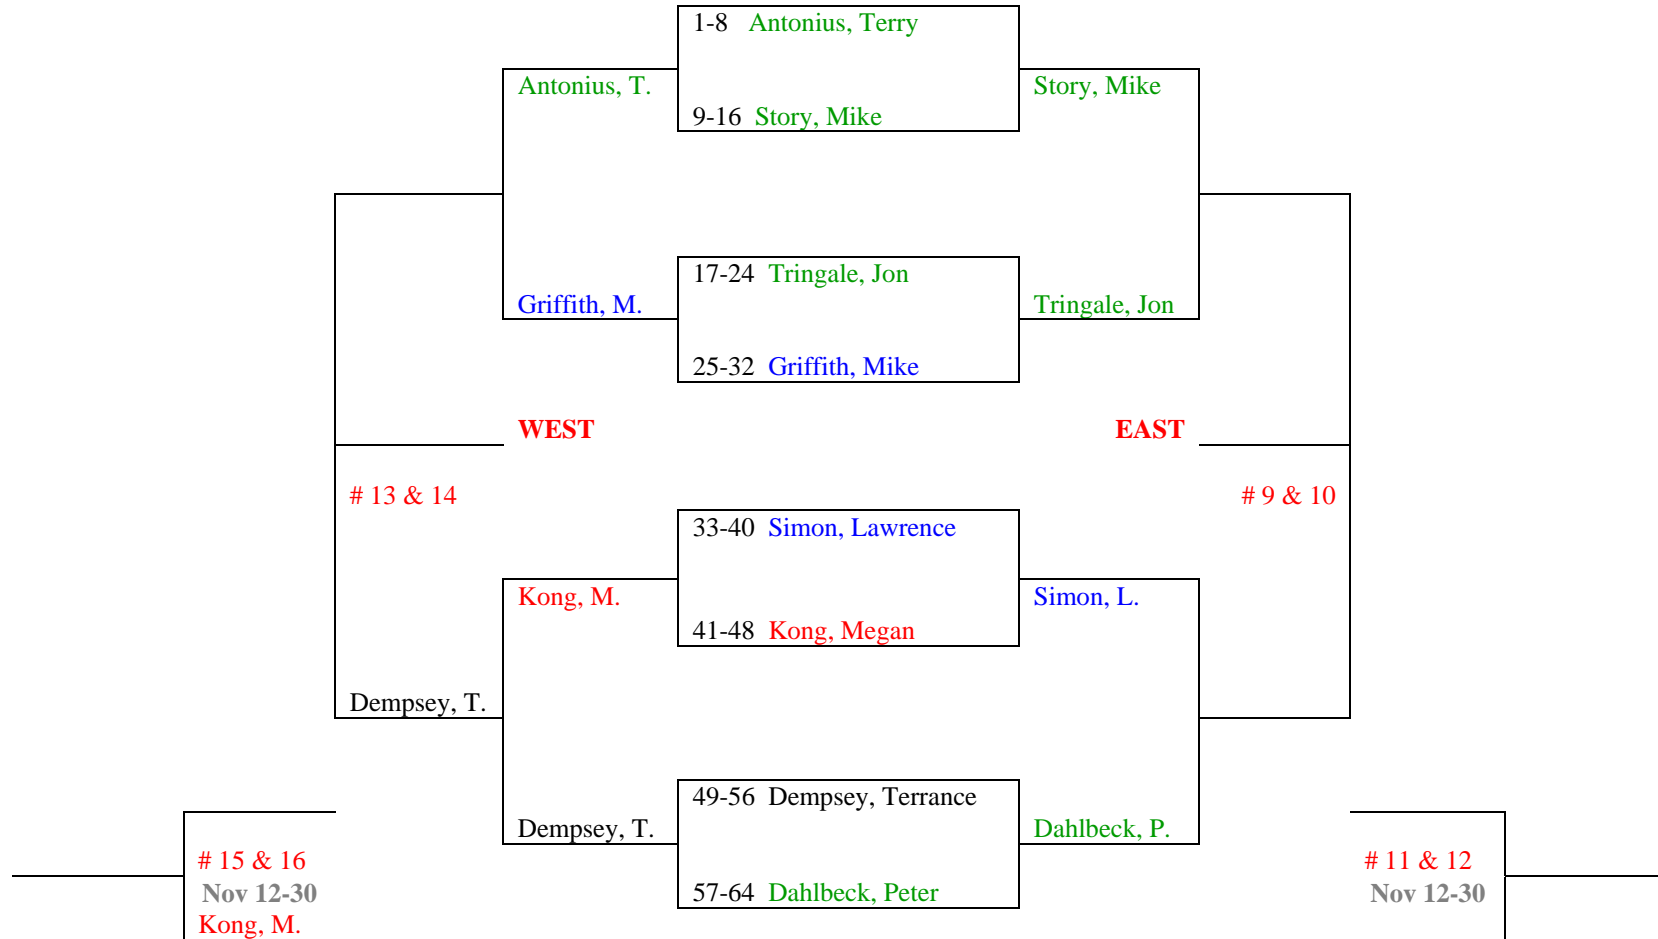

NORTHWEST SECTION

2nd Round Losers from
North-West Division (NORTH DRAW) Above

Round 6 **Round 5** **Round 6**
Nov 12-30 Nov 5 - 11 Nov 12-30

Semi Final Round Losers from
North-West Division (NORTH DRAW)

Round 6
Nov 12-30

NORTHEAST SECTION

2nd Round Losers from
North-East Division (NORTH DRAW) Above

Round 6 **Round 5** **Round 6**
Nov 12-30 Nov 5 - 11 Nov 12-30

Semi Final Losers from
North-East Division (NORTH DRAW)

Round 6
Nov 12-30

Dana Hills Tennis Center Compass Draw Event – FALL 2018
3rd Round Losers from EAST side of Main Draw (NORTHEAST DRAW)

(Round #3 Losers from the East Draw)

Round 6 Nov 12-30 **Round 5** Nov 5 - 11 **Round 4** Oct 22-Nov 4 **Round 5** Nov 5 - 11 **Round 6** Nov 12-30

NORTH NORTHWEST
 Semi Final Losers from the Northeast-West Division above

NORTH NORTHEAST
 Semi Final Losers from the NORTHEAST-East division above

Dana Hills Tennis Center Compass Draw Event – FALL 2018
4th Round Losers from EAST Side of MAIN DRAW