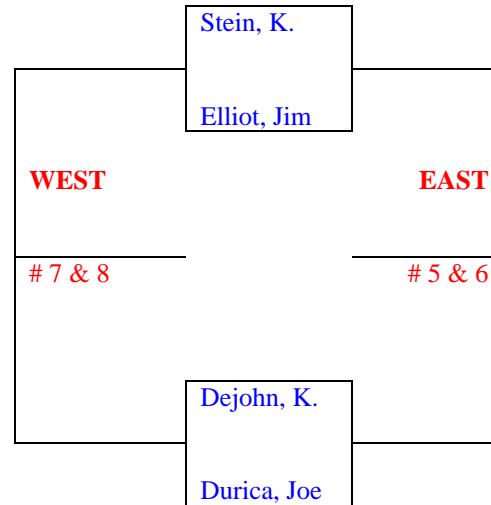

Dana Hills Tennis Center Compass Draw Event – FALL 2018
4th Round Losers from EAST Side of MAIN DRAW

Round 6   **Round 5**   **Round 6**
Nov 12-30   Nov 5 - 11   Nov 12-30

Nov 12-30

#3 & 4

5th Round   **Loser**
From the   **EAST**