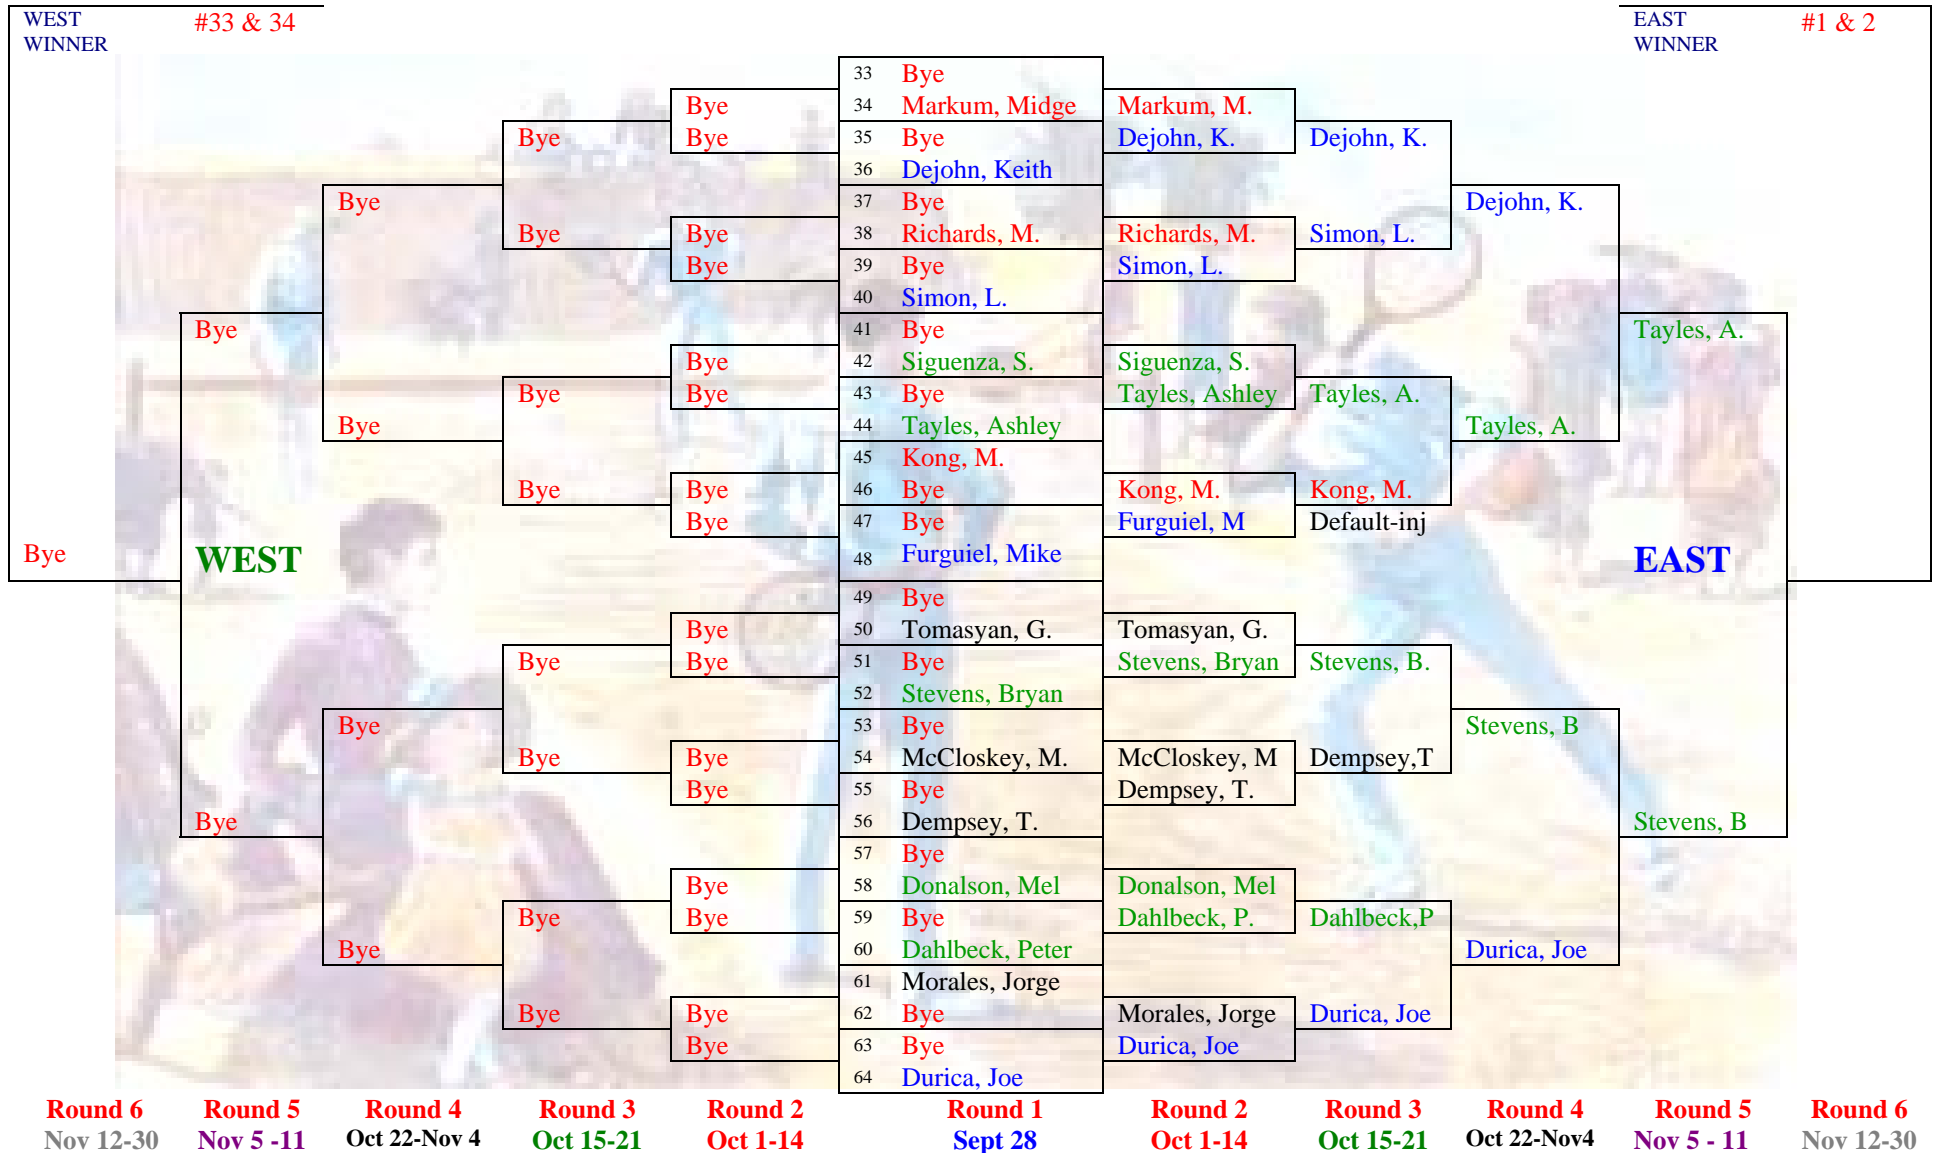

Dana Hills Tennis Center Compass Draw Event – Fall 2018

Main Draw -Upper Half

MAIN DRAW - EAST & WEST pg. 1

Red numbers denotes final ranking – used for GROUP PLACEMENT NEXT SEASON) & AND FOR PRIZES

Names in Blue = group 1, Green = group 2a, Black = group 2b & 3, Red = Women group 3w

Round 6 Nov 12-30 Round 5 Nov 5 - 11 Round 4 Oct 22-Nov 4 Round 3 Oct 15-21 Round 2 Oct 1-14 Round 1 Sept 28 Round 2 Oct 1-14 Round 3 Oct 15-21 Round 4 Oct 22-Nov 4 Round 5 Nov 5 - 11 Round 6 Nov 12-30

MAIN DRAW pg. 2

Dana Hills Tennis Center Compass Draw Event – FALL 2018

Main Draw – Lower Half

Dana Hills Tennis Center Compass Draw Event – FALL 2018

NORTH DRAW

(Round #2 Losers from the East Draw)

Dana Hills Tennis Center Compass Draw Event – FALL 2018

Round 6 **Round 5** **Round 6**
Nov 12-30 Nov 5 - 11 Nov 12-30

Nov 12-30

#3 & 4

5th Round **Loser**
From the **EAST**