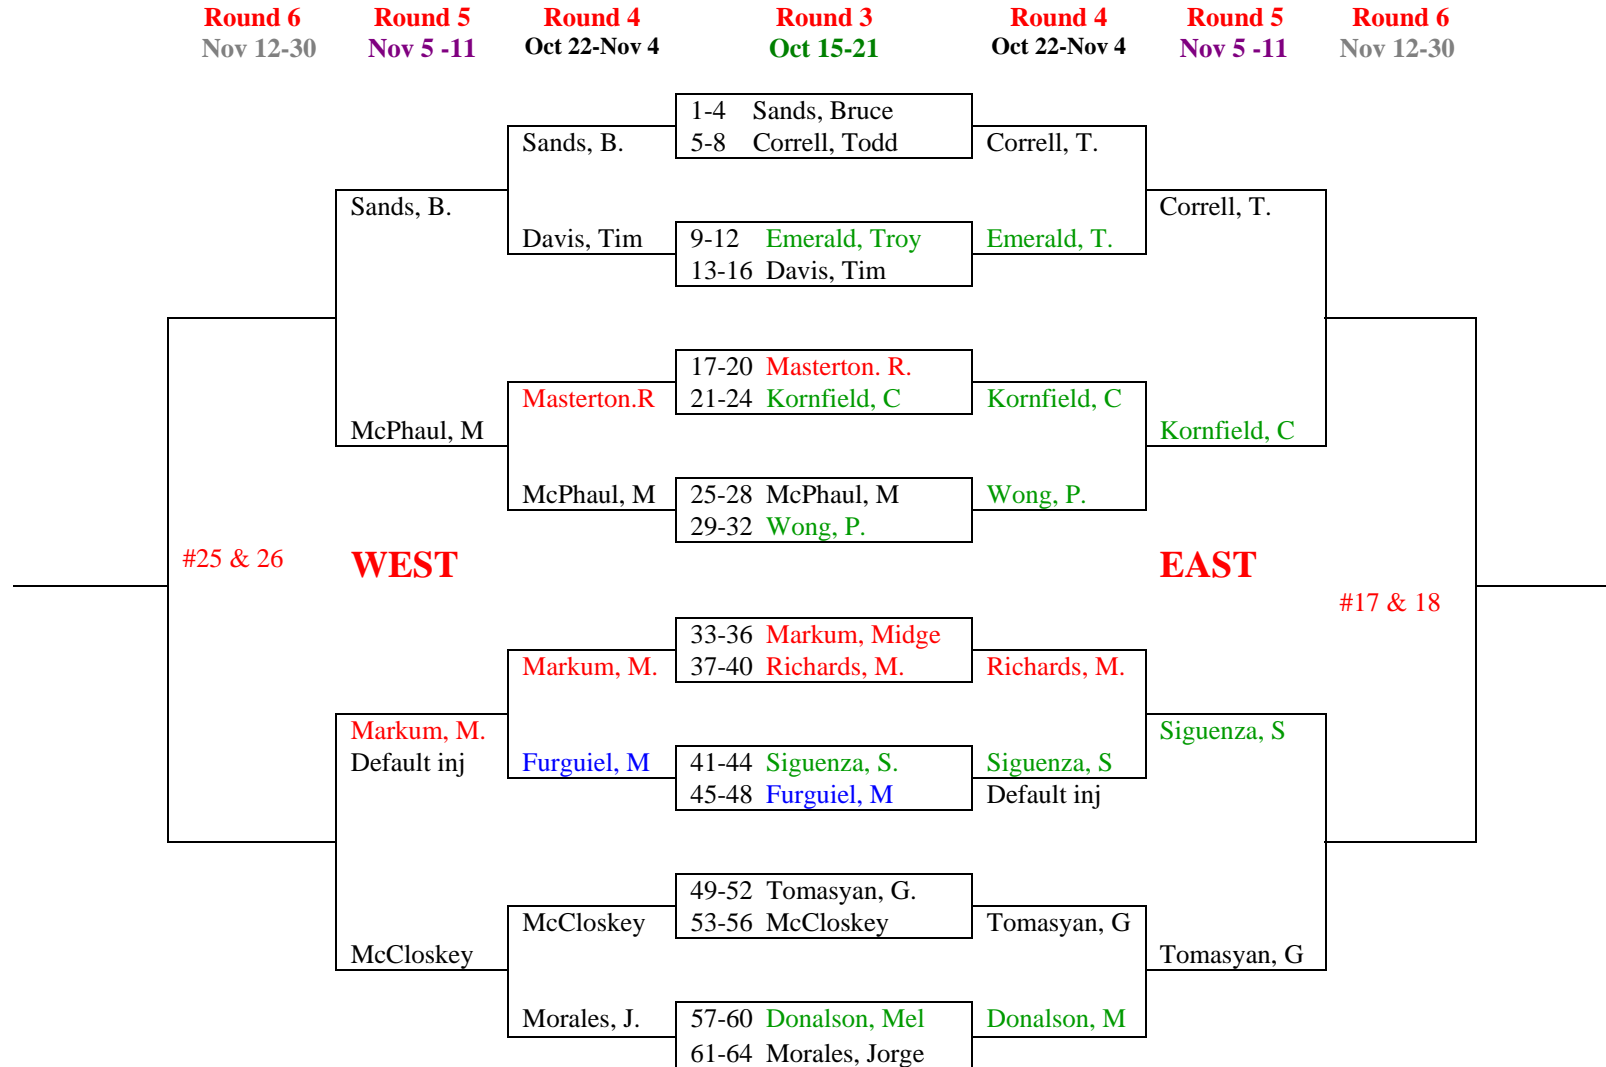

Round 6 Nov 12-30 Round 5 Nov 5 - 11 Round 4 Oct 22-Nov 4 Round 3 Oct 15-21 Round 2 Oct 1-14 Round 1 Sept 28 Round 2 Oct 1-14 Round 3 Oct 15-21 Round 4 Oct 22-Nov 4 Round 5 Nov 5 - 11 Round 6 Nov 12-30

MAIN DRAW pg. 2

Dana Hills Tennis Center Compass Draw Event – FALL 2018

Main Draw – Lower Half

Dana Hills Tennis Center Compass Draw Event – FALL 2018

NORTH DRAW

(Round #2 Losers from the East Draw)

Dana Hills Tennis Center Compass Draw Event – FALL 2018

NORTHWEST SECTION

2nd Round Losers from
North-West Division (NORTH DRAW) Above

Round 6 **Round 5** **Round 6**
Nov 12-30 Nov 5 - 11 Nov 12-30

Semi Final Round Losers from
North-West Division (NORTH DRAW)

Round 6
Nov 12-30

NORTHEAST SECTION

2nd Round Losers from
North-East Division (NORTH DRAW) Above

Round 6 **Round 5** **Round 6**
Nov 12-30 Nov 5 - 11 Nov 12-30

Semi Final Losers from
North-East Division (NORTH DRAW)