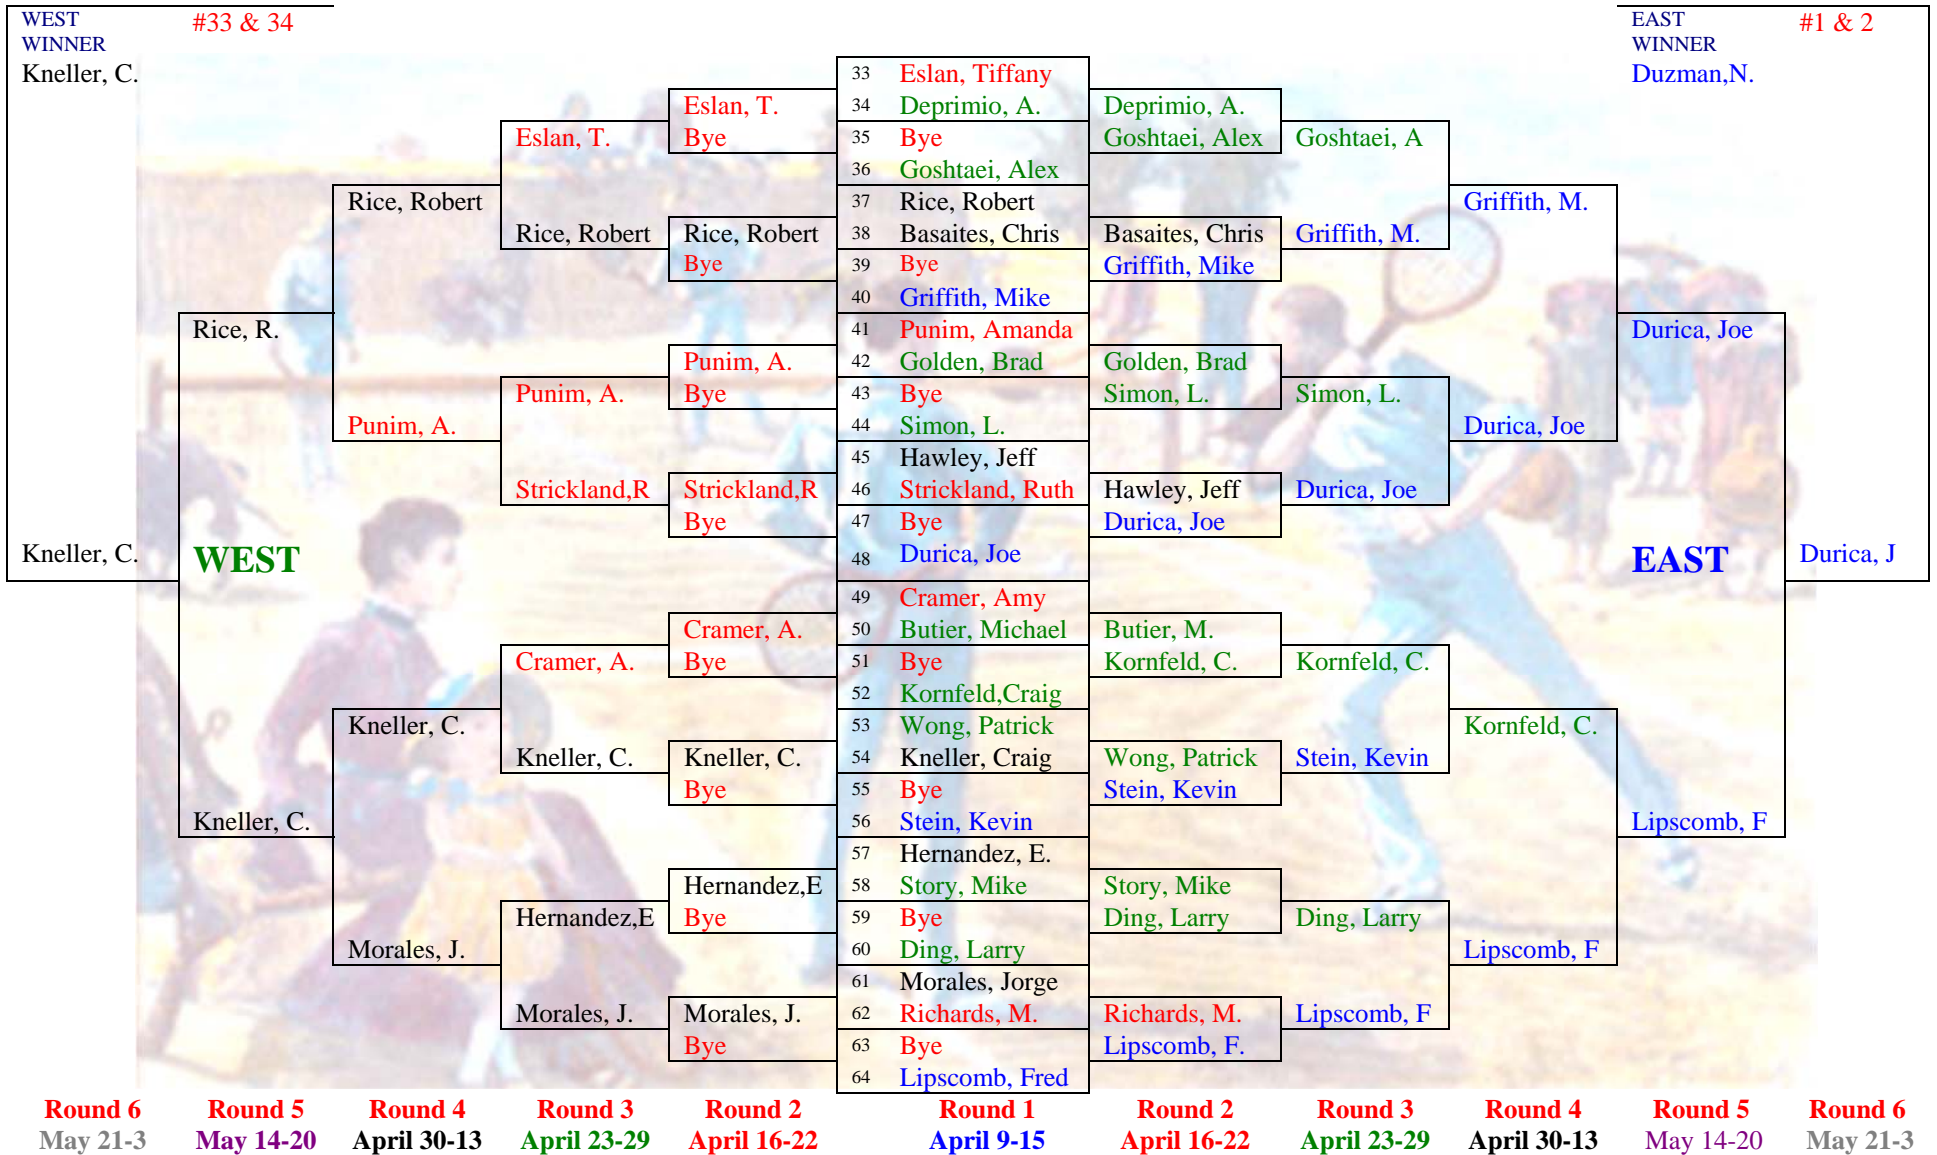

Dana Hills Tennis Center Compass Draw Event – Spring 2018

Main Draw -Upper Half

MAIN DRAW - EAST & WEST pg. 1

Red numbers denotes final ranking – used for GROUP PLACEMENT NEXT SEASON) & AND FOR PRIZES

Names in Blue = group 1, Green = group 2a, Black = group 2b & 3, Red = Women group 3w

Round 6 May 21-3 Round 5 May 14-20 Round 4 April 30-13 Round 3 April 23-29 Round 2 April 16-22 Round 1 April 9-15 Round 2 April 16-22 Round 3 April 23-29 Round 4 April 30-13 Round 5 May 14-20 Round 6 May 21-3

MAIN DRAW pg. 2

Dana Hills Tennis Center Compass Draw Event – Spring 2018

Main Draw – Lower Half

Dana Hills Tennis Center Compass Draw Event – Spring 2018

NORTHWEST SECTION

2nd Round Losers from
North-West Division (NORTH DRAW) Above

NORTHEAST SECTION

2nd Round Losers from
North-East Division (NORTH DRAW) Above

Semi Final Round Losers from
North-West Division (NORTH DRAW)

Semi Final Losers from
North-East Division (NORTH DRAW)

Dana Hills Tennis Center Compass Draw Event – Spring 2018
3rd Round Losers from EAST side of Main Draw (NORTHEAST DRAW)