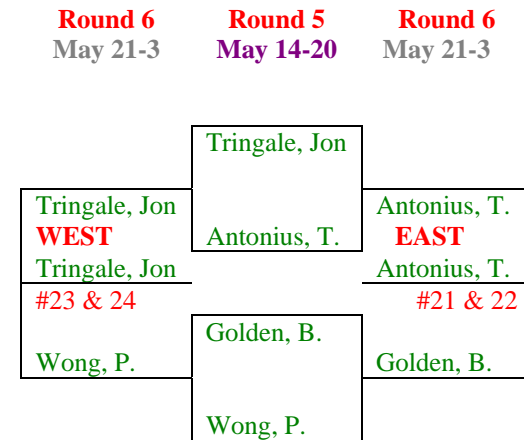

MAIN DRAW pg. 2

Dana Hills Tennis Center Compass Draw Event – Spring 2018

Main Draw – Lower Half

Dana Hills Tennis Center Compass Draw Event – Spring 2018

NORTHWEST SECTION

2nd Round Losers from
North-West Division (NORTH DRAW) Above

NORTHEAST SECTION

2nd Round Losers from
North-East Division (NORTH DRAW) Above

Semi Final Round Losers from
North-West Division (NORTH DRAW)

Semi Final Losers from
North-East Division (NORTH DRAW)

Dana Hills Tennis Center Compass Draw Event – Spring 2018
3rd Round Losers from EAST side of Main Draw (NORTHEAST DRAW)

(Round #3 Losers from the East Draw)

Round 6 May 21-3 **Round 5** May 14-20 **Round 4** April 30-13 **Round 5** May 14-20 **Round 6** May 21-3

NORTH NORTHWEST
 Semi Final Losers from the Northeast-West Division above

NORTH NORTHEAST
 Semi Final Losers from the NORTHEAST-East division above

Updated 5/22/2018 Dana Hills Tennis Center – Spring 2018

Dana Hills Tennis Center Compass Draw Event – Spring 2018
4th Round Losers from EAST Side of MAIN DRAW