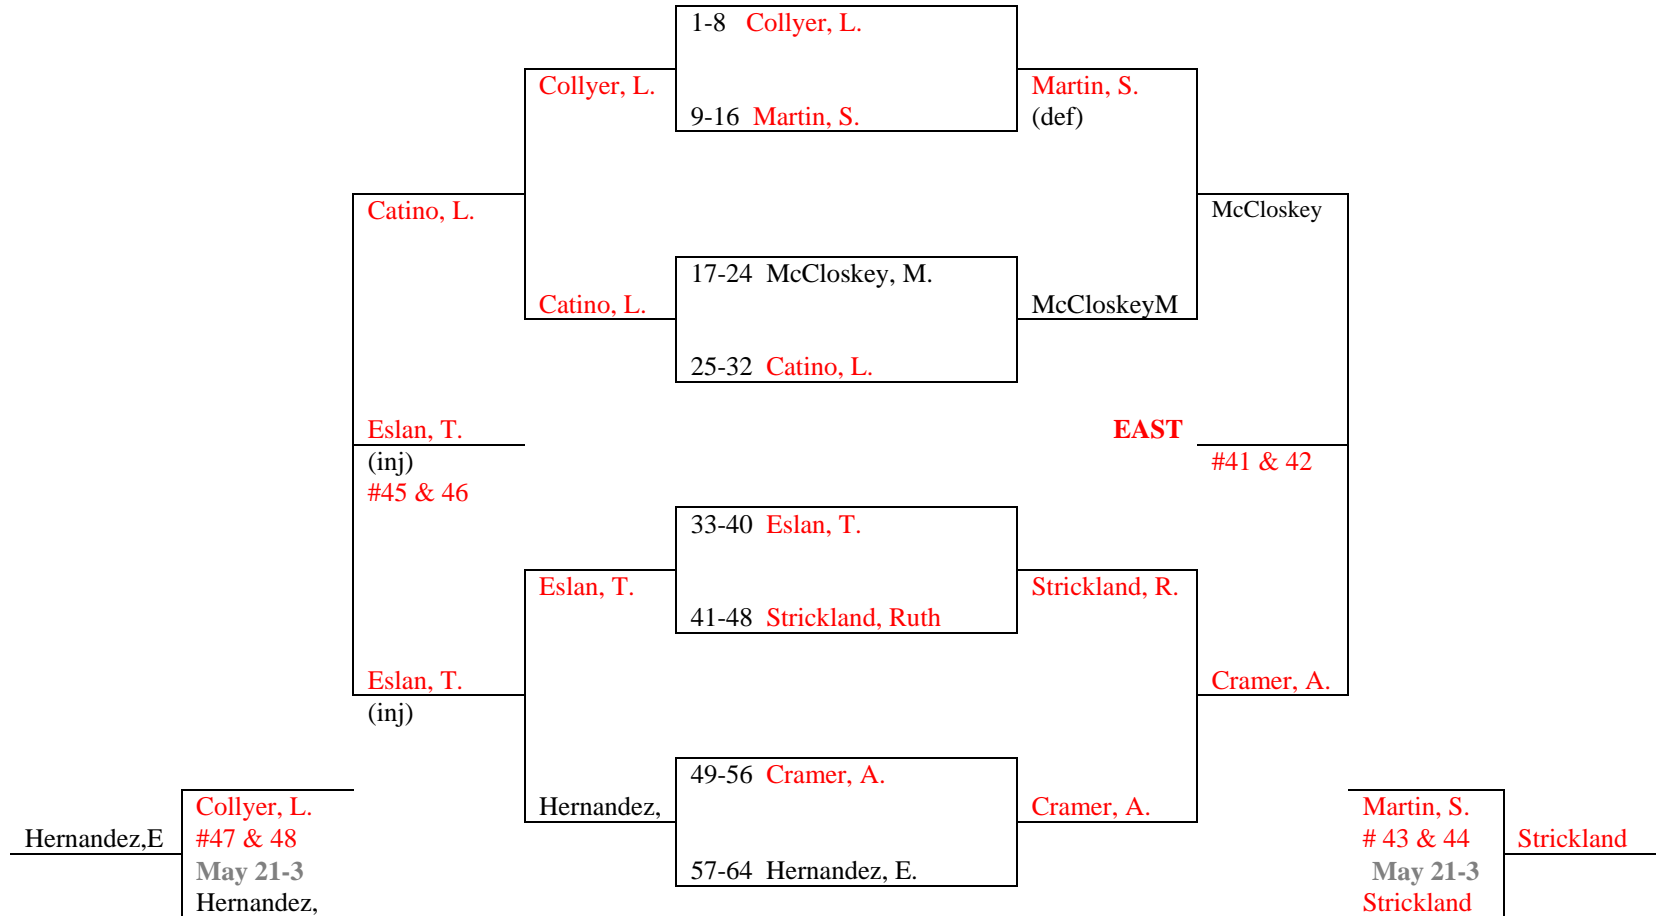

Round 6 **Round 5** **Round 6**
May 21-3 May 14-20 May 21-3

SOUTHEAST SECTION

2nd Round Losers from
South-East Division (SOUTH DRAW) Above

Round 4 **Round 5** **Round 6**
May 21-3 May 14-20 May 21-3

Semi Final Round Losers from
South-West Division (SOUTH DRAW)

Round 6
May 21-3

Semi Final Losers from
South-East Division (SOUTH DRAW)

Round 6
May 21-3

Dana Hills Tennis Center Compass Draw Event – Spring 2018
Round #3 Losers from the WEST Side of MAIN DRAW (SOUTHWEST DRAW)

(Round #3 Losers from the West Draw)

Round 6 May 21-3 **Round 5** May 14-20 **Round 4** April 30-13 **Round 5** May 14-20 **Round 6** May 21-3

SOUTH SOUTHWEST

Semi Final Losers from the SOUTHWEST - West Division above