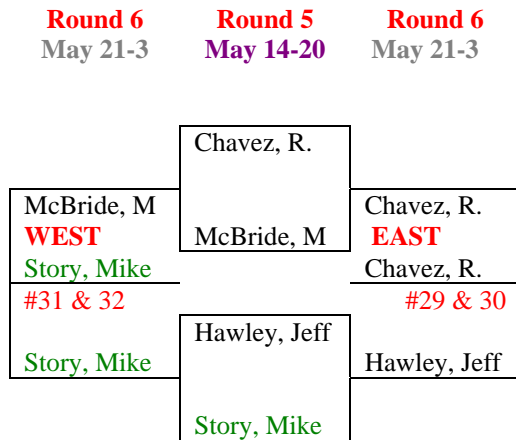

Dana Hills Tennis Center Compass Draw Event – Spring 2018

Main Draw -Upper Half

MAIN DRAW - EAST & WEST pg. 1

Red numbers denotes final ranking – used for GROUP PLACEMENT NEXT SEASON) & AND FOR PRIZES

Names in Blue = group 1, Green = group 2a, Black = group 2b & 3, Red = Women group 3w

MAIN DRAW pg. 2

Dana Hills Tennis Center Compass Draw Event – Spring 2018

Main Draw – Lower Half

Dana Hills Tennis Center Compass Draw Event – Spring 2018

NORTHWEST SECTION

2nd Round Losers from
North-West Division (NORTH DRAW) Above

NORTHEAST SECTION

2nd Round Losers from
North-East Division (NORTH DRAW) Above

Semi Final Round Losers from
North-West Division (NORTH DRAW)

Semi Final Losers from
North-East Division (NORTH DRAW)

Dana Hills Tennis Center Compass Draw Event – Spring 2018
3rd Round Losers from EAST side of Main Draw (NORTHEAST DRAW)

(Round #3 Losers from the East Draw)

Round 6 May 21-3 **Round 5** May 14-20 **Round 4** April 30-13 **Round 5** May 14-20 **Round 6** May 21-3

NORTH NORTHWEST
 Semi Final Losers from the Northeast-West Division above