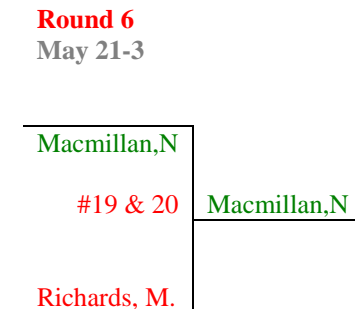

MAIN DRAW pg. 2

Dana Hills Tennis Center Compass Draw Event – Spring 2018

Main Draw – Lower Half

Dana Hills Tennis Center Compass Draw Event – Spring 2018

NORTHWEST SECTION

2nd Round Losers from
North-West Division (NORTH DRAW) Above

NORTHEAST SECTION

2nd Round Losers from
North-East Division (NORTH DRAW) Above

Semi Final Round Losers from
North-West Division (NORTH DRAW)

Semi Final Losers from
North-East Division (NORTH DRAW)

Dana Hills Tennis Center Compass Draw Event – Spring 2018
3rd Round Losers from EAST side of Main Draw (NORTHEAST DRAW)

(Round #3 Losers from the East Draw)

Round 6 May 21-3 **Round 5** May 14-20 **Round 4** April 30-13 **Round 5** May 14-20 **Round 6** May 21-3

NORTH NORTHWEST
 Semi Final Losers from the Northeast-West Division above

NORTH NORTHEAST
 Semi Final Losers from the NORTHEAST-East division above

Updated 5/22/2018 Dana Hills Tennis Center – Spring 2018

Dana Hills Tennis Center Compass Draw Event – Spring 2018
4th Round Losers from EAST Side of MAIN DRAW