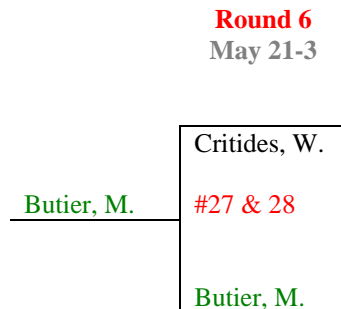

Dana Hills Tennis Center Compass Draw Event – Spring 2018

Main Draw -Upper Half

MAIN DRAW - EAST & WEST pg. 1

Red numbers denotes final ranking – used for GROUP PLACEMENT NEXT SEASON) & AND FOR PRIZES

Names in Blue = group 1, Green = group 2a, Black = group 2b & 3, Red = Women group 3w

MAIN DRAW pg. 2

Dana Hills Tennis Center Compass Draw Event – Spring 2018

Main Draw – Lower Half

Dana Hills Tennis Center Compass Draw Event – Spring 2018

NORTHWEST SECTION

2nd Round Losers from
North-West Division (NORTH DRAW) Above

NORTHEAST SECTION

2nd Round Losers from
North-East Division (NORTH DRAW) Above

Semi Final Round Losers from
North-West Division (NORTH DRAW)

Semi Final Losers from
North-East Division (NORTH DRAW)

Dana Hills Tennis Center Compass Draw Event – Spring 2018
3rd Round Losers from EAST side of Main Draw (NORTHEAST DRAW)

(Round #3 Losers from the East Draw)

Round 6 May 21-3 **Round 5** May 14-20 **Round 4** April 30-13 **Round 5** May 14-20 **Round 6** May 21-3

NORTH NORTHWEST
 Semi Final Losers from the Northeast-West Division above