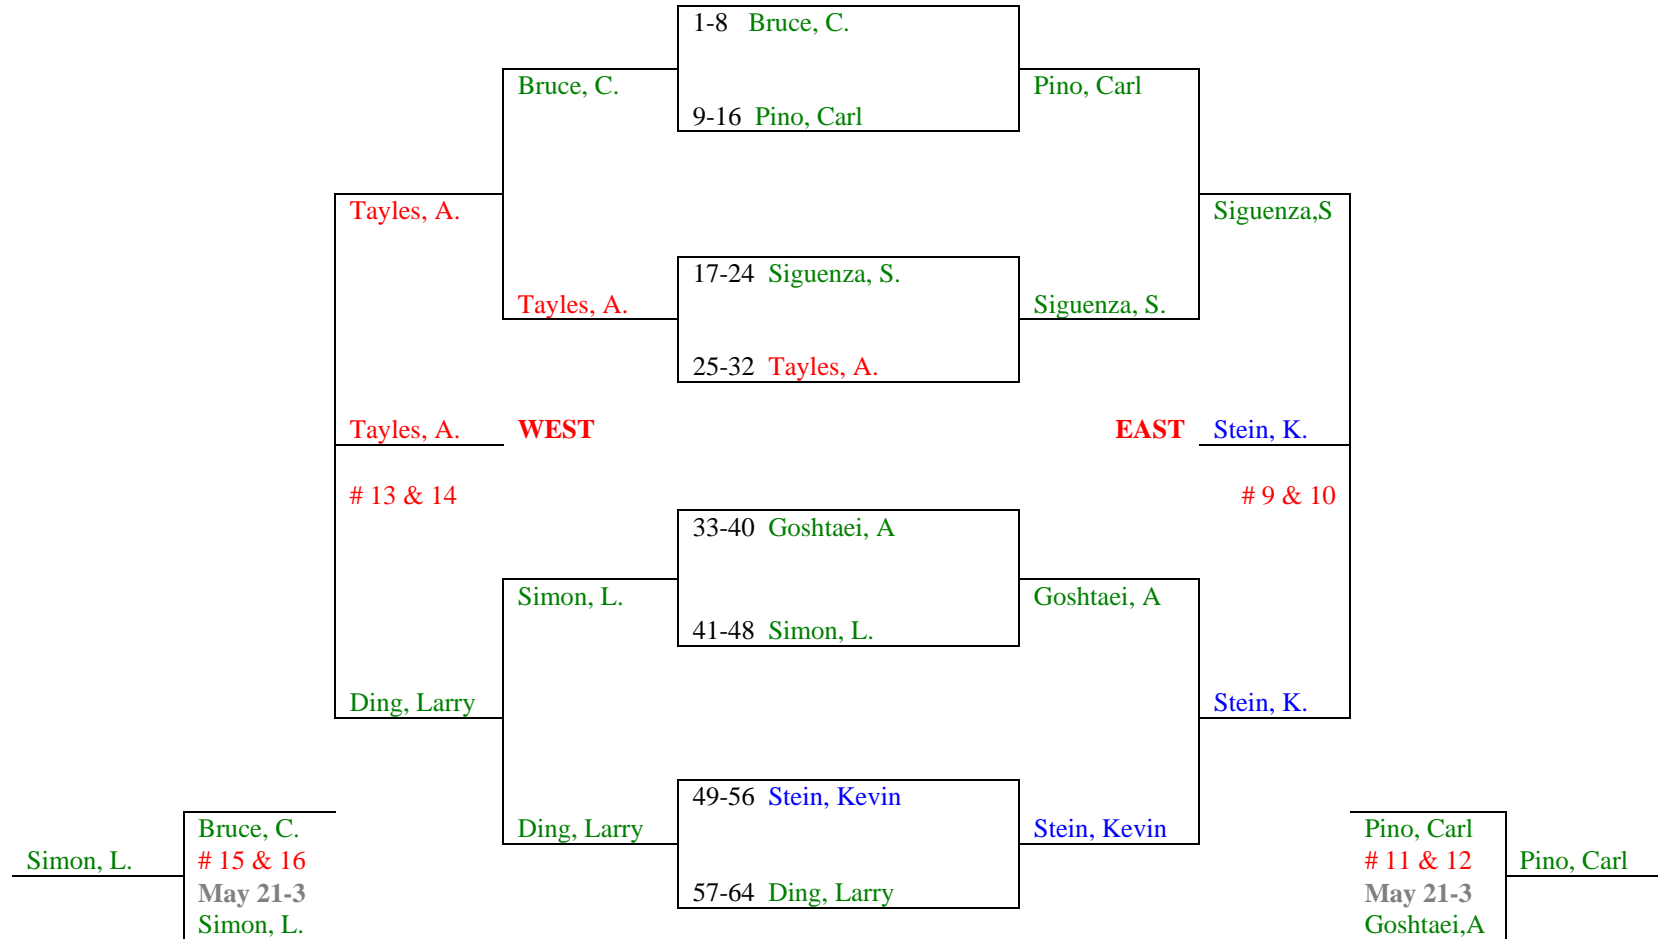

MAIN DRAW pg. 2

Dana Hills Tennis Center Compass Draw Event – Spring 2018

Main Draw – Lower Half

Dana Hills Tennis Center Compass Draw Event – Spring 2018

NORTHWEST SECTION

2nd Round Losers from
North-West Division (NORTH DRAW) Above

NORTHEAST SECTION

2nd Round Losers from
North-East Division (NORTH DRAW) Above

Semi Final Round Losers from
North-West Division (NORTH DRAW)

Semi Final Losers from
North-East Division (NORTH DRAW)

Dana Hills Tennis Center Compass Draw Event – Spring 2018
3rd Round Losers from EAST side of Main Draw (NORTHEAST DRAW)

(Round #3 Losers from the East Draw)

Round 6 May 21-3 **Round 5** May 14-20 **Round 4** April 30-13 **Round 5** May 14-20 **Round 6** May 21-3

NORTH NORTHWEST
 Semi Final Losers from the Northeast-West Division above

NORTH NORTHEAST
 Semi Final Losers from the NORTHEAST-East division above

Updated 5/22/2018 Dana Hills Tennis Center – Spring 2018

Dana Hills Tennis Center Compass Draw Event – Spring 2018
4th Round Losers from EAST Side of MAIN DRAW