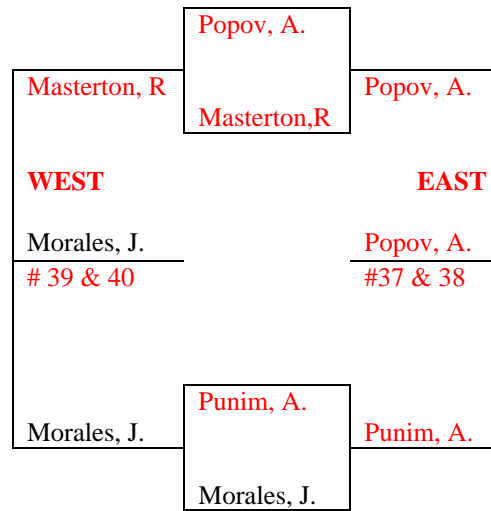

Updated 5/22/2018 Dana Hills Tennis Center – Spring 2018

Dana Hills Tennis Center Compass Draw Event – Spring 2018
4th Round Losers from WEST side of MAIN DRAW

Round 6   **Round 5**   **Round 6**
May 21-3   May 14-20   May 21-3