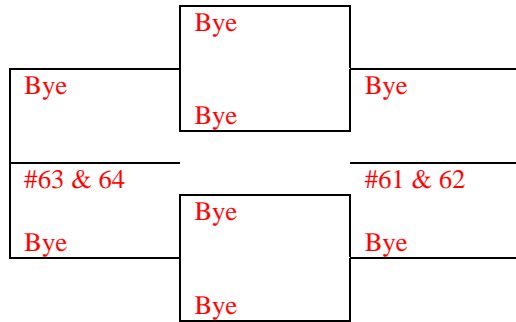

NORTH NORTHEAST
 Semi Final Losers from the NORTHEAST-East division above

Updated 5/22/2018 Dana Hills Tennis Center – Spring 2018

Dana Hills Tennis Center Compass Draw Event – Spring 2018
4th Round Losers from EAST Side of MAIN DRAW

SOUTH DRAW

(Round #2 Losers from the West Draw)

Updated 5/22/2018 Dana Hills Tennis Center – Spring 2018

Dana Hills Tennis Center Compass Draw Event – Spring 2018

SOUTHWEST SECTION

2nd Round Losers from
South-West Division (SOUTH DRAW) Above

Round 6 **Round 5** **Round 6**
May 21-3 May 14-20 May 21-3

SOUTHEAST SECTION

2nd Round Losers from
South-East Division (SOUTH DRAW) Above

Round 4 **Round 5** **Round 6**
May 21-3 May 14-20 May 21-3

Semi Final Round Losers from
South-West Division (SOUTH DRAW)

Round 6
May 21-3

Semi Final Losers from
South-East Division (SOUTH DRAW)

Round 6
May 21-3

Dana Hills Tennis Center Compass Draw Event – Spring 2018
Round #3 Losers from the WEST Side of MAIN DRAW (SOUTHWEST DRAW)