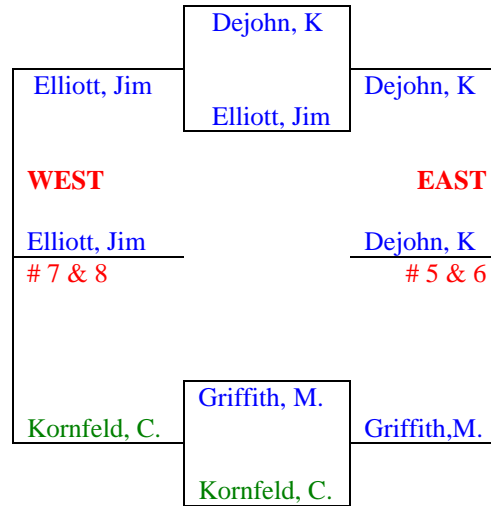

Updated 5/22/2018 Dana Hills Tennis Center – Spring 2018

Dana Hills Tennis Center Compass Draw Event – Spring 2018
4th Round Losers from EAST Side of MAIN DRAW

Round 6   **Round 5**   **Round 6**
May 21-3   May 14-20   May 21-3

May 21-3

Nezhyba, R.

#3 & 4

LipscombF

Nezhyba, R

5th Round   **Loser**
From the   **EAST**