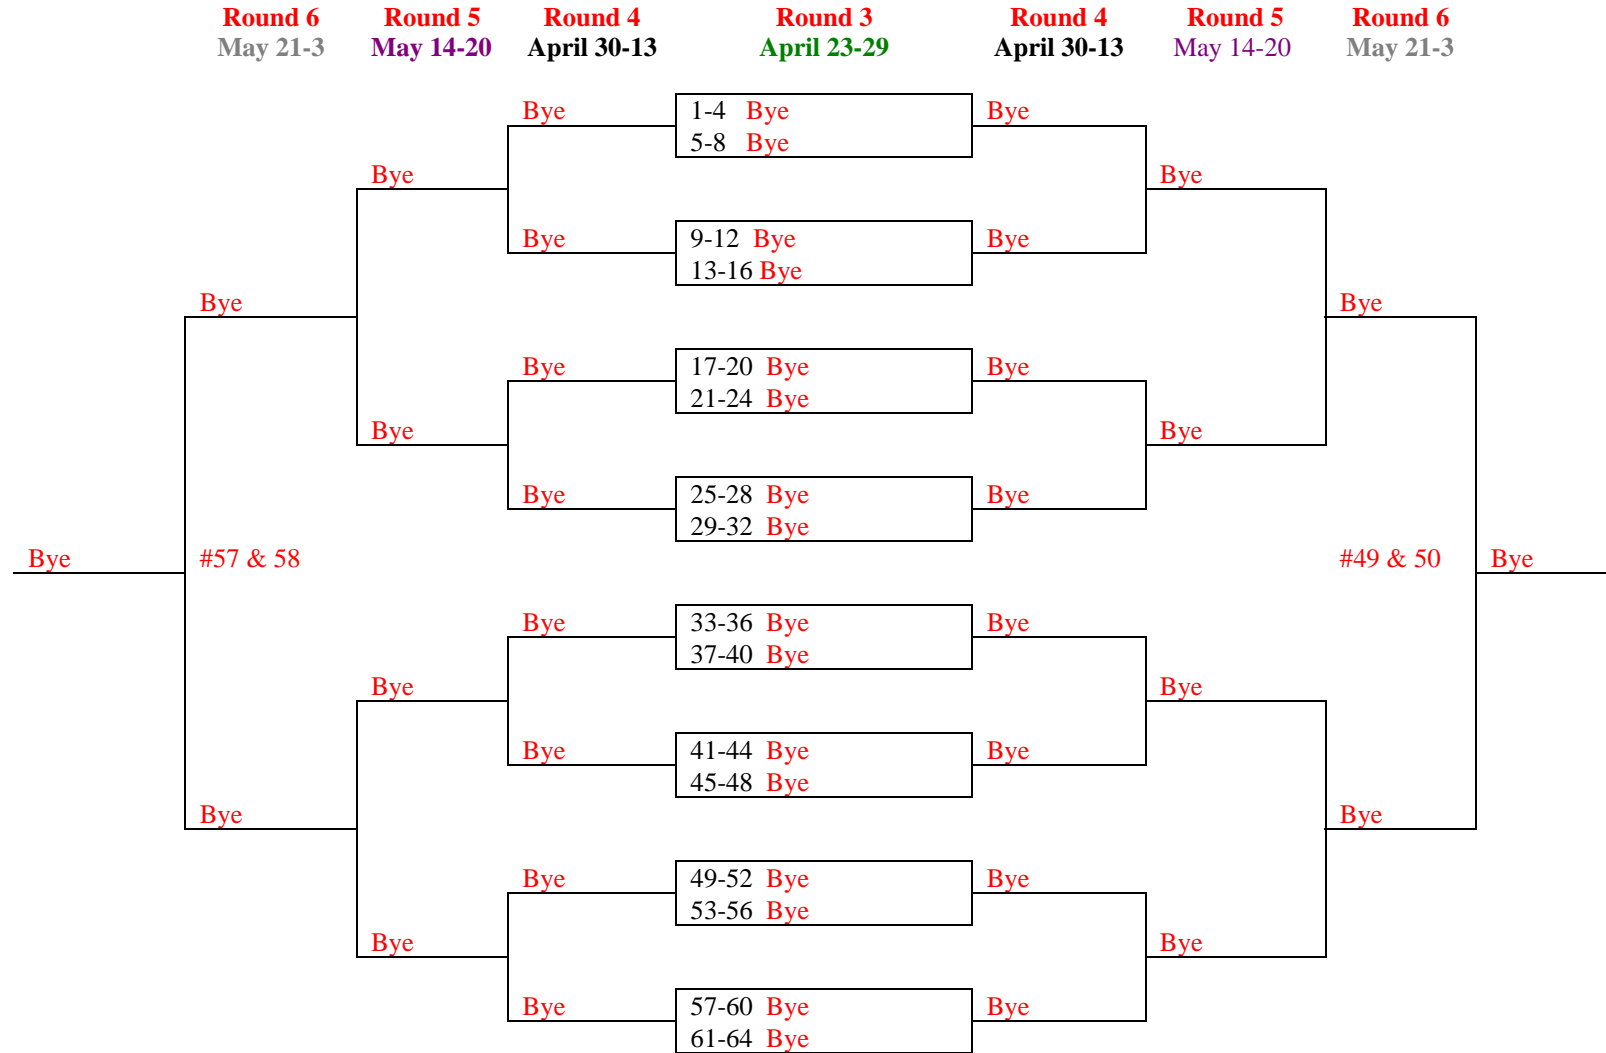

NORTH NORTHEAST
 Semi Final Losers from the NORTHEAST-East division above

Updated 5/22/2018 Dana Hills Tennis Center – Spring 2018

Dana Hills Tennis Center Compass Draw Event – Spring 2018
4th Round Losers from EAST Side of MAIN DRAW

Round 6 **Round 5** **Round 6**
May 21-3 May 14-20 May 21-3

May 21-3

Nezhyba, R.

#3 & 4

LipscombF

Nezhyba, R

5th Round **Loser**
From the **EAST**

Dana Hills Tennis Center Compass Draw Event – Spring 2018

SOUTH DRAW

(Round #2 Losers from the West Draw)

Updated 5/22/2018 Dana Hills Tennis Center – Spring 2018

Dana Hills Tennis Center Compass Draw Event – Spring 2018

SOUTHWEST SECTION

2nd Round Losers from
South-West Division (SOUTH DRAW) Above

Round 6 **Round 5** **Round 6**
May 21-3 May 14-20 May 21-3

SOUTHEAST SECTION

2nd Round Losers from
South-East Division (SOUTH DRAW) Above

Round 4 **Round 5** **Round 6**
May 21-3 May 14-20 May 21-3

Semi Final Round Losers from
South-West Division (SOUTH DRAW)