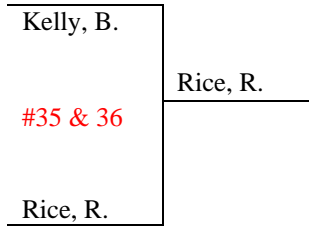

Updated 5/22/2018 Dana Hills Tennis Center – Spring 2018

Dana Hills Tennis Center Compass Draw Event – Spring 2018
4th Round Losers from WEST side of MAIN DRAW

Round 6   **Round 5**   **Round 6**
May 21-3   May 14-20   May 21-3

May 21-3

5th Round   **Loser**
From the   **WEST**