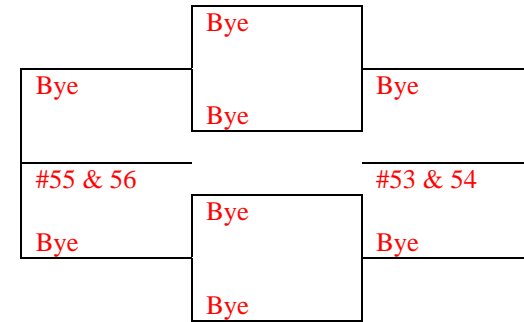

NORTH NORTHEAST
 Semi Final Losers from the NORTHEAST-East division above

Updated 5/22/2018 Dana Hills Tennis Center – Spring 2018

Dana Hills Tennis Center Compass Draw Event – Spring 2018
4th Round Losers from EAST Side of MAIN DRAW

SOUTH DRAW

(Round #2 Losers from the West Draw)

Updated 5/22/2018 Dana Hills Tennis Center – Spring 2018

Dana Hills Tennis Center Compass Draw Event – Spring 2018

SOUTHWEST SECTION

2nd Round Losers from
South-West Division (SOUTH DRAW) Above

Round 6 **Round 5** **Round 6**
May 21-3 May 14-20 May 21-3

SOUTHEAST SECTION

2nd Round Losers from
South-East Division (SOUTH DRAW) Above

Round 4 **Round 5** **Round 6**
May 21-3 May 14-20 May 21-3

Semi Final Round Losers from
South-West Division (SOUTH DRAW)

Round 6
May 21-3

Semi Final Losers from
South-East Division (SOUTH DRAW)

Round 6
May 21-3

Dana Hills Tennis Center Compass Draw Event – Spring 2018
Round #3 Losers from the WEST Side of MAIN DRAW (SOUTHWEST DRAW)