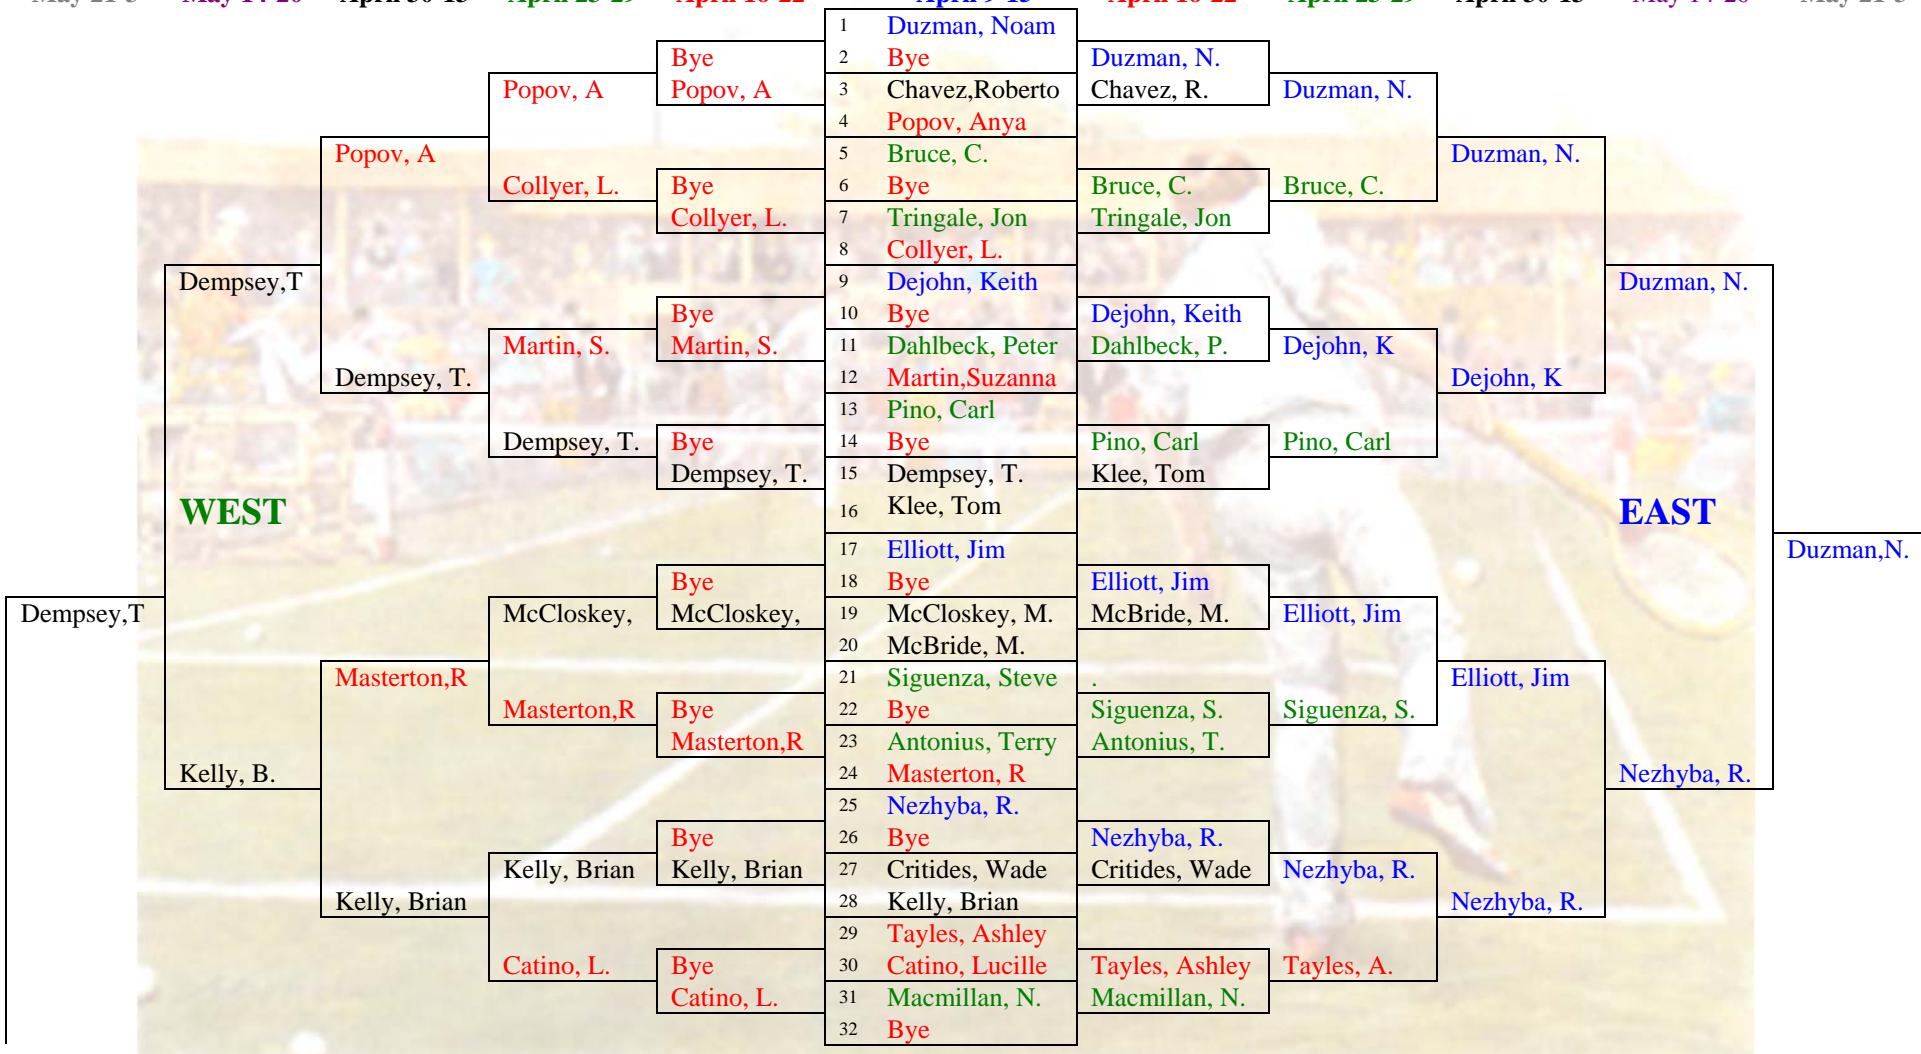

Dana Hills Tennis Center Compass Draw Event – Spring 2018

Main Draw -Upper Half

MAIN DRAW - EAST & WEST pg. 1

Red numbers denotes final ranking – used for GROUP PLACEMENT NEXT SEASON) & AND FOR PRIZES

Names in Blue = group 1, Green = group 2a, Black = group 2b & 3, Red = Women group 3w

Round 6 May 21-3 Round 5 May 14-20 Round 4 April 30-13 Round 3 April 23-29 Round 2 April 16-22 Round 1 April 9-15 Round 2 April 16-22 Round 3 April 23-29 Round 4 April 30-13 Round 5 May 14-20 Round 6 May 21-3

MAIN DRAW pg. 2

Dana Hills Tennis Center Compass Draw Event – Spring 2018

Main Draw – Lower Half

Dana Hills Tennis Center Compass Draw Event – Spring 2018

NORTHWEST SECTION

2nd Round Losers from
North-West Division (NORTH DRAW) Above

NORTHEAST SECTION

2nd Round Losers from
North-East Division (NORTH DRAW) Above

Semi Final Round Losers from
North-West Division (NORTH DRAW)

Semi Final Losers from
North-East Division (NORTH DRAW)

Dana Hills Tennis Center Compass Draw Event – Spring 2018
3rd Round Losers from EAST side of Main Draw (NORTHEAST DRAW)