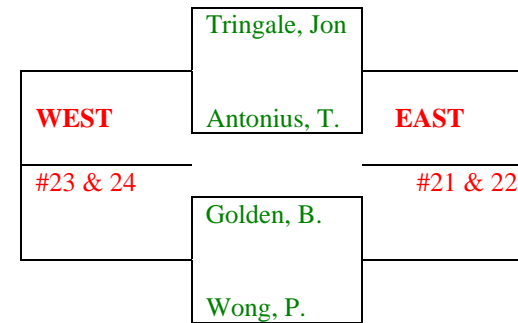

Updated 5/14/2018 Dana Hills Tennis Center – Spring 2018

Dana Hills Tennis Center Compass Draw Event – Spring 2018

NORTH DRAW

(Round #2 Losers from the East Draw)

Dana Hills Tennis Center Compass Draw Event – Spring 2018

NORTHWEST SECTION

2nd Round Losers from
North-West Division (NORTH DRAW) Above

Round 6 **Round 5** **Round 6**
May 21-3 May 14-20 May 21-3

NORTHEAST SECTION

2nd Round Losers from
North-East Division (NORTH DRAW) Above

Round 6 **Round 5** **Round 6**
May 21-3 May 14-20 May 21-3

Semi Final Round Losers from
North-West Division (NORTH DRAW)

Round 6
May 21-3

Semi Final Losers from
North-East Division (NORTH DRAW)

Round 6
May 21-3

NORTH NORTHWEST
 Semi Final Losers from the Northeast-West Division above

NORTH NORTHEAST
 Semi Final Losers from the NORTHEAST-East division above

Updated 5/14/2018 Dana Hills Tennis Center – Spring 2018