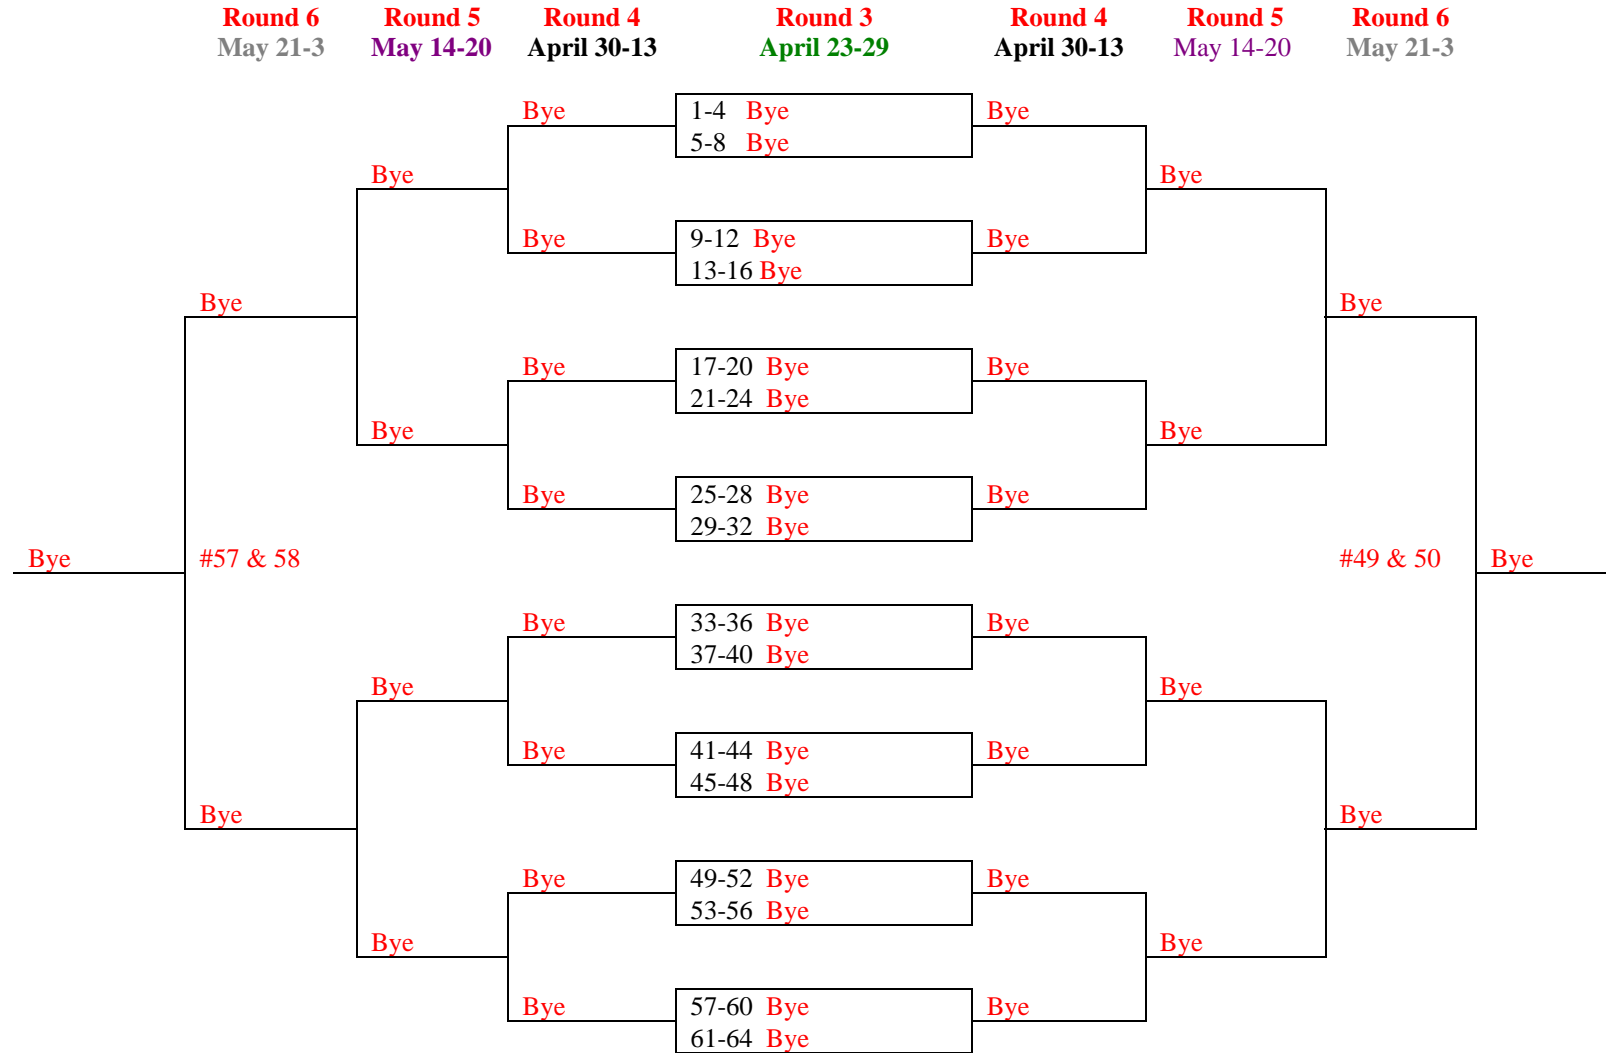

NORTH NORTHWEST
 Semi Final Losers from the Northeast-West Division above

NORTH NORTHEAST
 Semi Final Losers from the NORTHEAST-East division above

Updated 5/14/2018 Dana Hills Tennis Center – Spring 2018

Dana Hills Tennis Center Compass Draw Event – Spring 2018

4th Round Losers from EAST Side of MAIN DRAW

Round 6 **Round 5** **Round 6**
May 21-3 May 14-20 May 21-3

May 21-3

#3 & 4

5th Round **Loser**
From the **EAST**

Dana Hills Tennis Center Compass Draw Event – Spring 2018

SOUTH DRAW

(Round #2 Losers from the West Draw)

Updated 5/14/2018 Dana Hills Tennis Center – Spring 2018

Dana Hills Tennis Center Compass Draw Event – Spring 2018

SOUTHWEST SECTION

2nd Round Losers from
South-West Division (SOUTH DRAW) Above

Round 6 **Round 5** **Round 6**
May 21-3 May 14-20 May 21-3

SOUTHEAST SECTION

2nd Round Losers from
South-East Division (SOUTH DRAW) Above