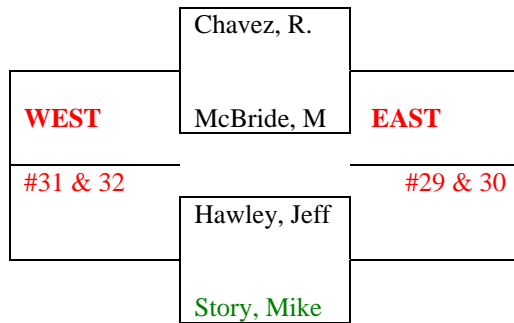

Dana Hills Tennis Center Compass Draw Event – Spring 2018

NORTHWEST SECTION

2nd Round Losers from
North-West Division (NORTH DRAW) Above

Round 6   **Round 5**   **Round 6**
May 21-3   May 14-20   May 21-3