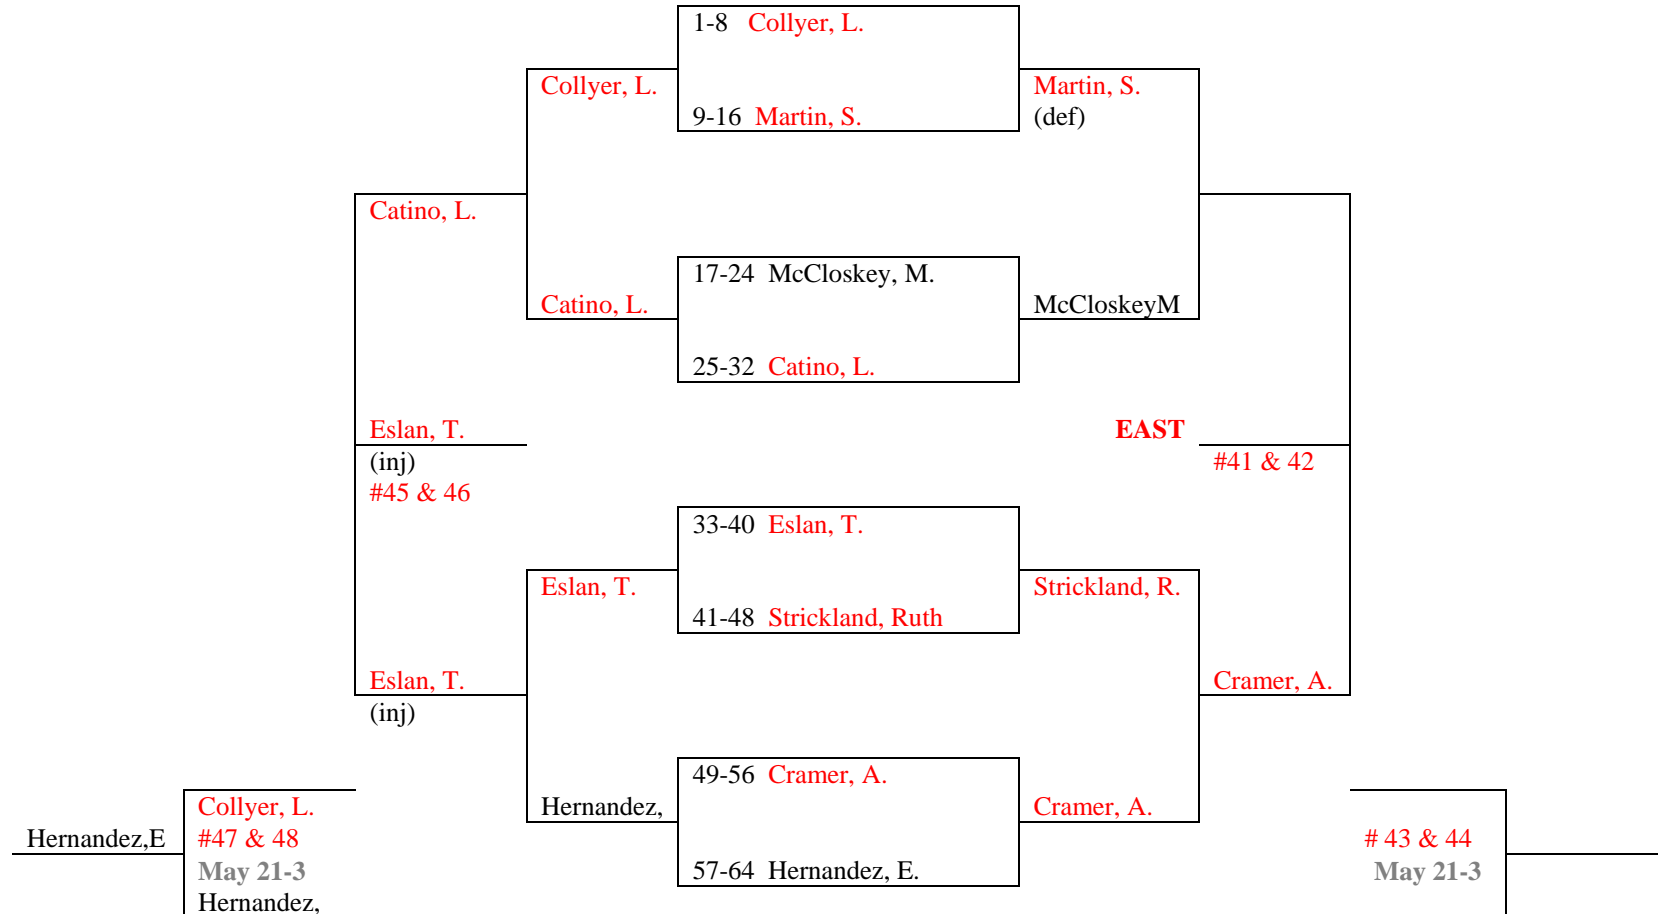

SOUTHWEST SECTION

2nd Round Losers from
South-West Division (SOUTH DRAW) Above

Round 6 **Round 5** **Round 6**
May 21-3 May 14-20 May 21-3

SOUTHEAST SECTION

2nd Round Losers from
South-East Division (SOUTH DRAW) Above

Round 4 **Round 5** **Round 6**
May 21-3 May 14-20 May 21-3

Semi Final Round Losers from
South-West Division (SOUTH DRAW)

Round 6
May 21-3

Semi Final Losers from
South-East Division (SOUTH DRAW)

Round 6
May 21-3

SOUTH SOUTHWEST

Semi Final Losers from the SOUTHWEST - West Division above

SOUTH SOUTHEAST

Semi Final Losers from the SOUTHWEST-East division above

Updated 5/14/2018 Dana Hills Tennis Center – Spring 2018