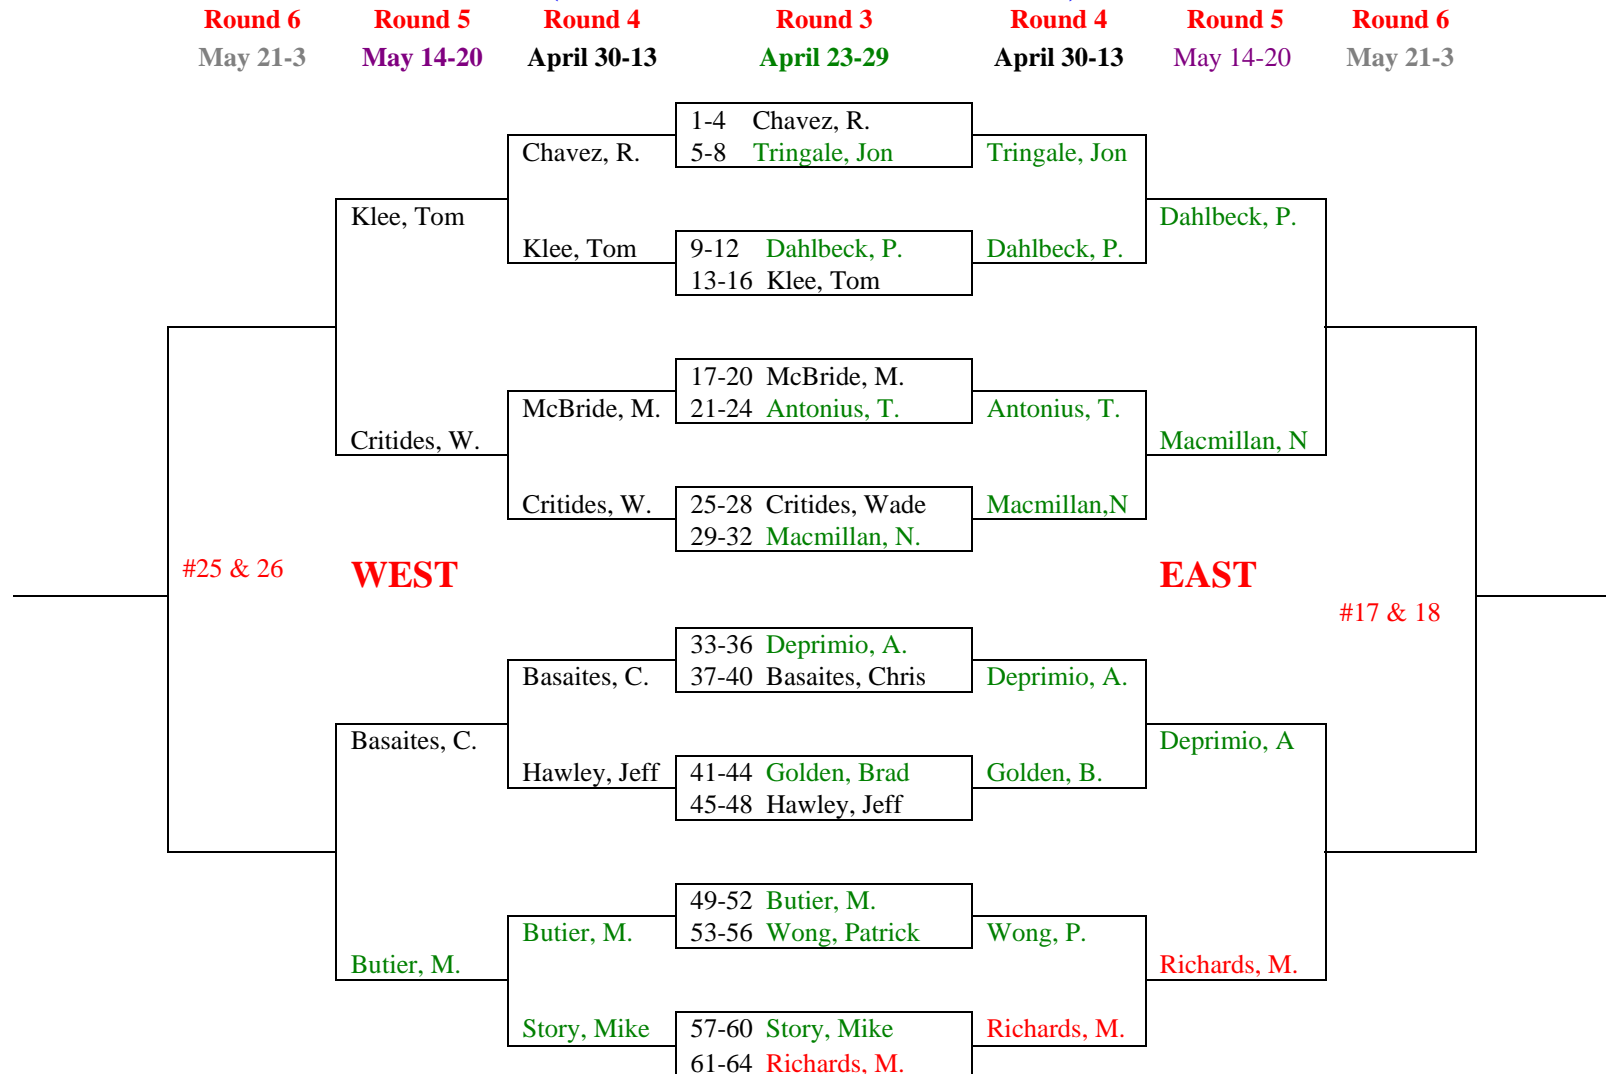

Updated 5/14/2018 Dana Hills Tennis Center – Spring 2018

Dana Hills Tennis Center Compass Draw Event – Spring 2018

NORTH DRAW

(Round #2 Losers from the East Draw)

Dana Hills Tennis Center Compass Draw Event – Spring 2018

NORTHWEST SECTION

2nd Round Losers from
North-West Division (NORTH DRAW) Above

Round 6 **Round 5** **Round 6**
May 21-3 May 14-20 May 21-3

NORTHEAST SECTION

2nd Round Losers from
North-East Division (NORTH DRAW) Above

Round 6 **Round 5** **Round 6**
May 21-3 May 14-20 May 21-3

Semi Final Round Losers from
North-West Division (NORTH DRAW)

Round 6
May 21-3

Semi Final Losers from
North-East Division (NORTH DRAW)

Round 6
May 21-3

NORTH NORTHWEST
 Semi Final Losers from the Northeast-West Division above

NORTH NORTHEAST
 Semi Final Losers from the NORTHEAST-East division above

Updated 5/14/2018 Dana Hills Tennis Center – Spring 2018