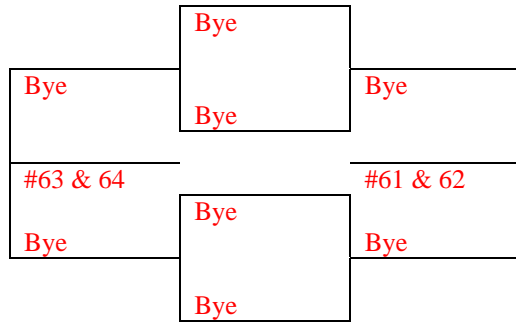

NORTH NORTHWEST
 Semi Final Losers from the Northeast-West Division above

NORTH NORTHEAST
 Semi Final Losers from the NORTHEAST-East division above

Updated 5/14/2018 Dana Hills Tennis Center – Spring 2018

Dana Hills Tennis Center Compass Draw Event – Spring 2018

4th Round Losers from EAST Side of MAIN DRAW

Round 6 **Round 5** **Round 6**
May 21-3 May 14-20 May 21-3

May 21-3

#3 & 4

5th Round **Loser**
From the **EAST**

Dana Hills Tennis Center Compass Draw Event – Spring 2018

SOUTH DRAW

(Round #2 Losers from the West Draw)

Updated 5/14/2018 Dana Hills Tennis Center – Spring 2018

Dana Hills Tennis Center Compass Draw Event – Spring 2018

SOUTHWEST SECTION

2nd Round Losers from
South-West Division (SOUTH DRAW) Above

Round 6 **Round 5** **Round 6**
May 21-3 May 14-20 May 21-3

SOUTHEAST SECTION

2nd Round Losers from
South-East Division (SOUTH DRAW) Above