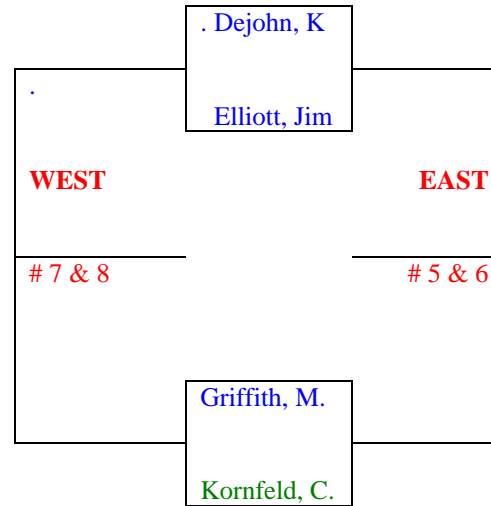

Dana Hills Tennis Center Compass Draw Event – Spring 2018
3rd Round Losers from EAST side of Main Draw (NORTHEAST DRAW)

(Round #3 Losers from the East Draw)

Round 6 **Round 5** **Round 4** **Round 5** **Round 6**
 May 21-3 May 14-20 April 30-13 May 14-20 May 21-3

NORTH NORTHWEST
 Semi Final Losers from the Northeast-West Division above

NORTH NORTHEAST
 Semi Final Losers from the NORTHEAST-East division above

Updated 5/14/2018 Dana Hills Tennis Center – Spring 2018

Dana Hills Tennis Center Compass Draw Event – Spring 2018

4th Round Losers from EAST Side of MAIN DRAW

Round 6 **Round 5** **Round 6**
May 21-3 May 14-20 May 21-3

May 21-3

#3 & 4

5th Round **Loser**
From the **EAST**

Dana Hills Tennis Center Compass Draw Event – Spring 2018

SOUTH DRAW

(Round #2 Losers from the West Draw)

Updated 5/14/2018 Dana Hills Tennis Center – Spring 2018

Dana Hills Tennis Center Compass Draw Event – Spring 2018