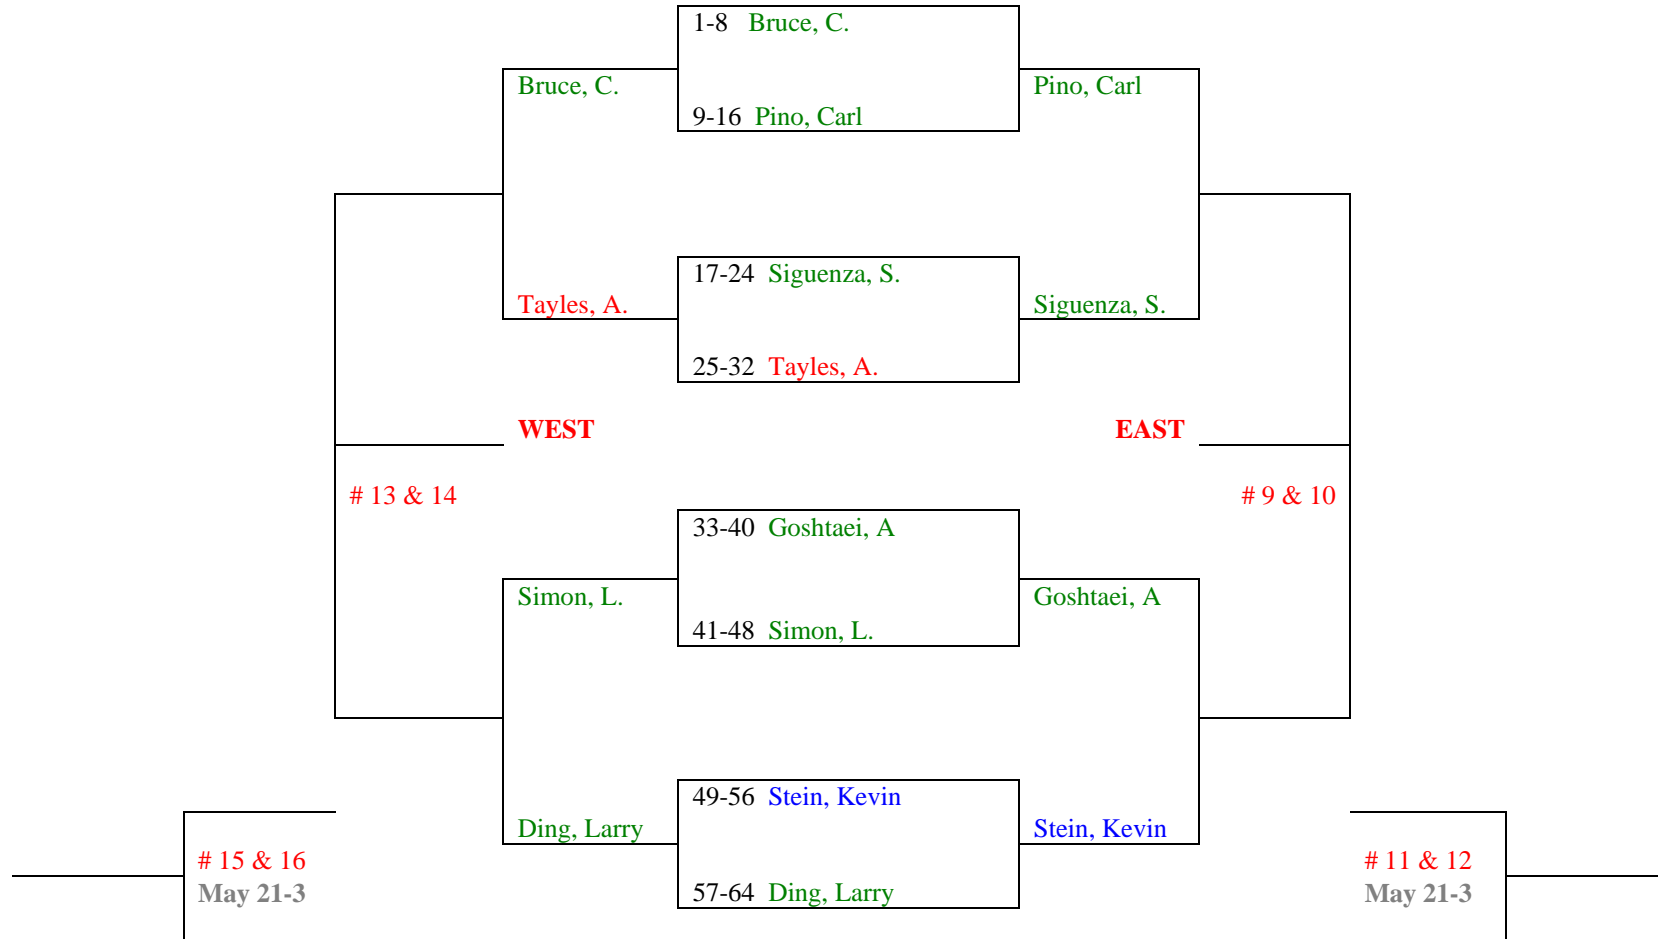

Round 6 **Round 5** **Round 6**
May 21-3 May 14-20 May 21-3

Semi Final Round Losers from
North-West Division (NORTH DRAW)

Round 6
May 21-3

Semi Final Losers from
North-East Division (NORTH DRAW)

Round 6
May 21-3

Dana Hills Tennis Center Compass Draw Event – Spring 2018
3rd Round Losers from EAST side of Main Draw (NORTHEAST DRAW)

(Round #3 Losers from the East Draw)

Round 6 **Round 5** **Round 4** **Round 5** **Round 6**
 May 21-3 May 14-20 April 30-13 May 14-20 May 21-3

NORTH NORTHWEST
 Semi Final Losers from the Northeast-West Division above

NORTH NORTHEAST
 Semi Final Losers from the NORTHEAST-East division above

Updated 5/14/2018 Dana Hills Tennis Center – Spring 2018