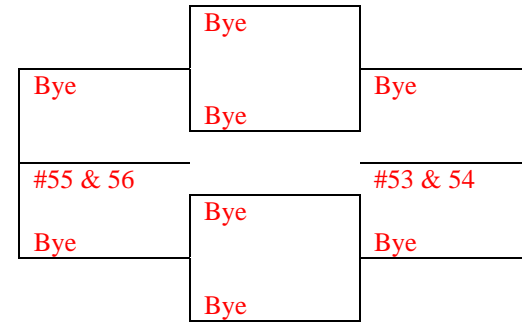

Dana Hills Tennis Center Compass Draw Event – Spring 2018

SOUTH DRAW

(Round #2 Losers from the West Draw)

Updated 5/14/2018 Dana Hills Tennis Center – Spring 2018

Dana Hills Tennis Center Compass Draw Event – Spring 2018

SOUTHWEST SECTION

2nd Round Losers from
South-West Division (SOUTH DRAW) Above

Round 6 **Round 5** **Round 6**
May 21-3 May 14-20 May 21-3

SOUTHEAST SECTION

2nd Round Losers from
South-East Division (SOUTH DRAW) Above

Round 4 **Round 5** **Round 6**
May 21-3 May 14-20 May 21-3

Semi Final Round Losers from
South-West Division (SOUTH DRAW)

Round 6
May 21-3

Semi Final Losers from
South-East Division (SOUTH DRAW)

Round 6
May 21-3