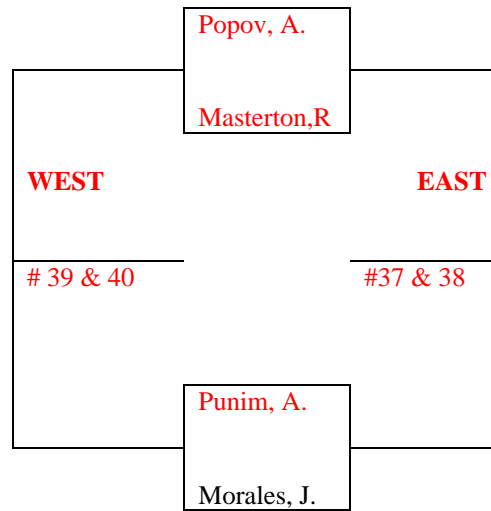

Round 4 **Round 5** **Round 6**
May 21-3 May 14-20 May 21-3

Semi Final Round Losers from
South-West Division (SOUTH DRAW)

Round 6
May 21-3

Semi Final Losers from
South-East Division (SOUTH DRAW)

Round 6
May 21-3

Dana Hills Tennis Center Compass Draw Event – Spring 2018
Round #3 Losers from the WEST Side of MAIN DRAW (SOUTHWEST DRAW)

(Round #3 Losers from the West Draw)

Round 6 May 21-3 **Round 5** May 14-20 **Round 4** April 30-13 **Round 5** May 14-20 **Round 6** May 21-3

SOUTH SOUTHWEST

Semi Final Losers from the SOUTHWEST - West Division above

SOUTH SOUTHEAST

Semi Final Losers from the SOUTHWEST-East division above

Updated 5/14/2018 Dana Hills Tennis Center – Spring 2018

Dana Hills Tennis Center Compass Draw Event – Spring 2018
4th Round Losers from WEST side of MAIN DRAW

Round 6 **Round 5** **Round 6**
May 21-3 May 14-20 May 21-3

May 21-3

5th Round **Loser**
From the **WEST**