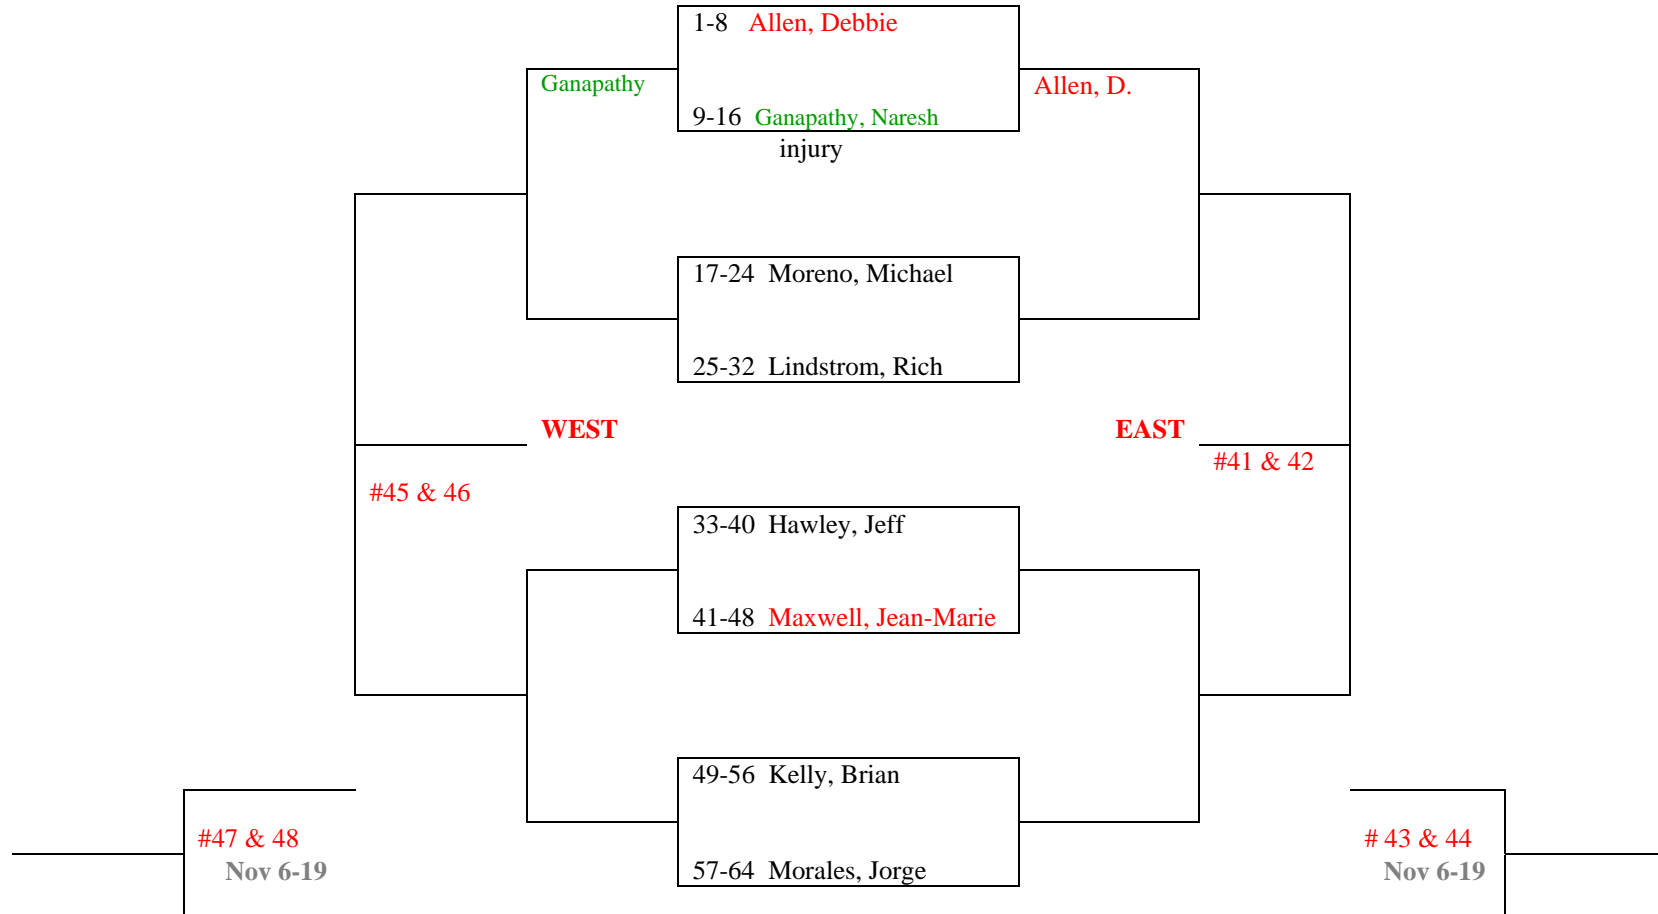

SOUTHEAST SECTION

2nd Round Losers from
South-East Division (SOUTH DRAW) Above

Round 4 **Round 5** **Round 6**
Nov 6-19 Oct 30-5 Nov 6-19

Semi Final Round Losers from
South-West Division (SOUTH DRAW)

Round 6
Nov 6-19

Semi Final Losers from
South-East Division (SOUTH DRAW)

Round 6
Nov 6-19

Dana Hills Tennis Center Compass Draw Event – FALL 2017
Round #3 Losers from the WEST Side of MAIN DRAW (SOUTHWEST DRAW)

(Round #3 Losers from the West Draw)

Round 6
Nov 6-19

Round 5
Oct 30-5

Round 4
Oct 16-29

Round 5
Oct 30-5

Round 6
Nov 6-19

SOUTH SOUTHWEST

Semi Final Losers from the SOUTHWEST - West Division above

SOUTH SOUTHEAST