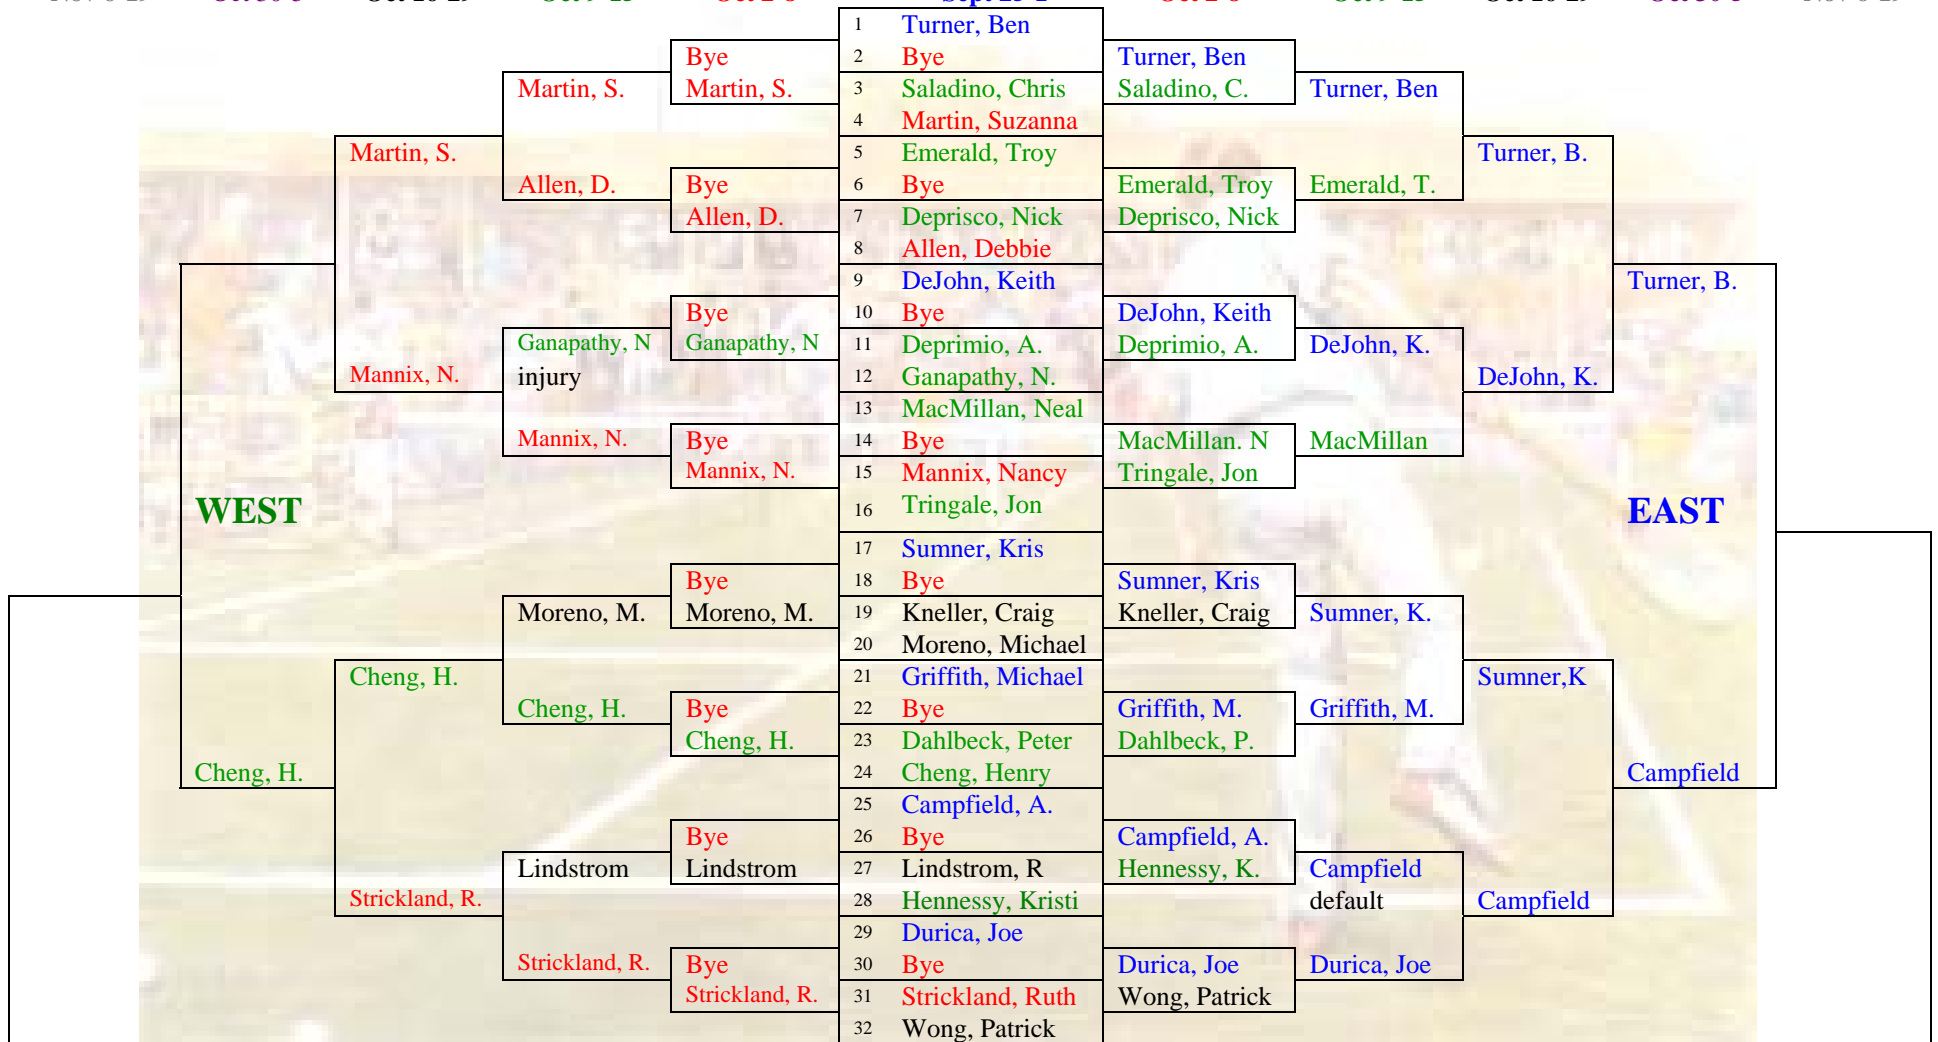

Dana Hills Tennis Center Compass Draw Event – Fall 2017

Main Draw -Upper Half

MAIN DRAW - EAST & WEST pg. 1

Red numbers denotes final ranking – used for GROUP PLACEMENT NEXT SEASON) & AND FOR PRIZES

Names in Blue = group 1, Green = group 2a, Black = group 2b & 3, Red = Women group 3w

Round 6 Nov 6-19 Round 5 Oct 30-5 Round 4 Oct 16-29 Round 3 Oct 9-15 Round 2 Oct 2-8 Round 1 Sept 25-1 Round 2 Oct 2-8 Round 3 Oct 9-15 Round 4 Oct 16-29 Round 5 Oct 30-5 Round 6 Nov 6-19

Dana Hills Tennis Center Compass Draw Event – FALL 2017

NORTH DRAW

(Round #2 Losers from the East Draw)

Dana Hills Tennis Center Compass Draw Event – FALL 2017

NORTHWEST SECTION

2nd Round Losers from
North-West Division (NORTH DRAW) Above

NORTHEAST SECTION

2nd Round Losers from
North-East Division (NORTH DRAW) Above