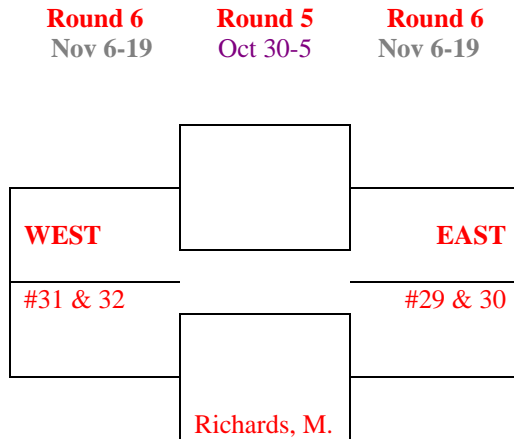

Dana Hills Tennis Center Compass Draw Event – Fall 2017

Main Draw -Upper Half

MAIN DRAW - EAST & WEST pg. 1

Red numbers denotes final ranking – used for GROUP PLACEMENT NEXT SEASON) & AND FOR PRIZES

Names in Blue = group 1, Green = group 2a, Black = group 2b & 3, Red = Women group 3w

NORTH DRAW

(Round #2 Losers from the East Draw)

Dana Hills Tennis Center Compass Draw Event – FALL 2017

NORTHWEST SECTION

2nd Round Losers from
North-West Division (NORTH DRAW) Above

NORTHEAST SECTION

2nd Round Losers from
North-East Division (NORTH DRAW) Above

Semi Final Round Losers from
North-West Division (NORTH DRAW)

Semi Final Losers from
North-East Division (NORTH DRAW)

Dana Hills Tennis Center Compass Draw Event – FALL 2017
3rd Round Losers from EAST side of Main Draw (NORTHEAST DRAW)

(Round #3 Losers from the East Draw)

Round 6
Nov 6-19

Round 5
Oct 30-5

Round 4
Oct 16-29

Round 5
Oct 30-5

Round 6
Nov 6-19

NORTH NORTHWEST
Semi Final Losers from the Northeast-West Division above

NORTH NORTHEAST
Semi Final Losers from the NORTHEAST-East division above