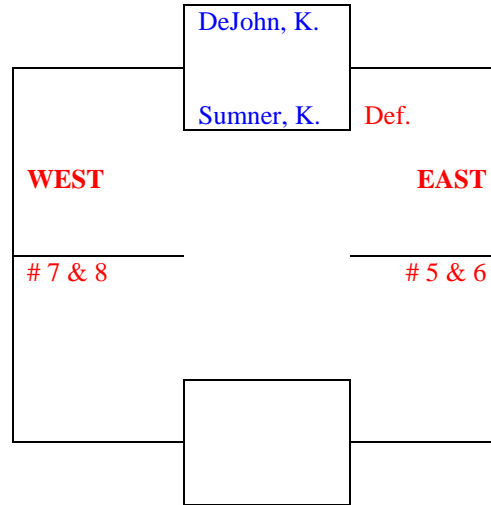

NORTH DRAW

(Round #2 Losers from the East Draw)

Dana Hills Tennis Center Compass Draw Event – FALL 2017

NORTHWEST SECTION

2nd Round Losers from
North-West Division (NORTH DRAW) Above

NORTHEAST SECTION

2nd Round Losers from
North-East Division (NORTH DRAW) Above

Semi Final Round Losers from
North-West Division (NORTH DRAW)

Semi Final Losers from
North-East Division (NORTH DRAW)

Dana Hills Tennis Center Compass Draw Event – FALL 2017
3rd Round Losers from EAST side of Main Draw (NORTHEAST DRAW)

(Round #3 Losers from the East Draw)

Round 6
Nov 6-19

Round 5
Oct 30-5

Round 4
Oct 16-29

Round 5
Oct 30-5

Round 6
Nov 6-19

NORTH NORTHWEST
Semi Final Losers from the Northeast-West Division above

NORTH NORTHEAST
Semi Final Losers from the NORTHEAST-East division above

Updated 10/23/2017 Dana Hills Tennis Center – Fall 2017

Dana Hills Tennis Center Compass Draw Event – FALL 2017
4th Round Losers from EAST Side of MAIN DRAW

Round 6
Nov 6-19

Round 5
Oct 30-5

Round 6
Nov 6-19