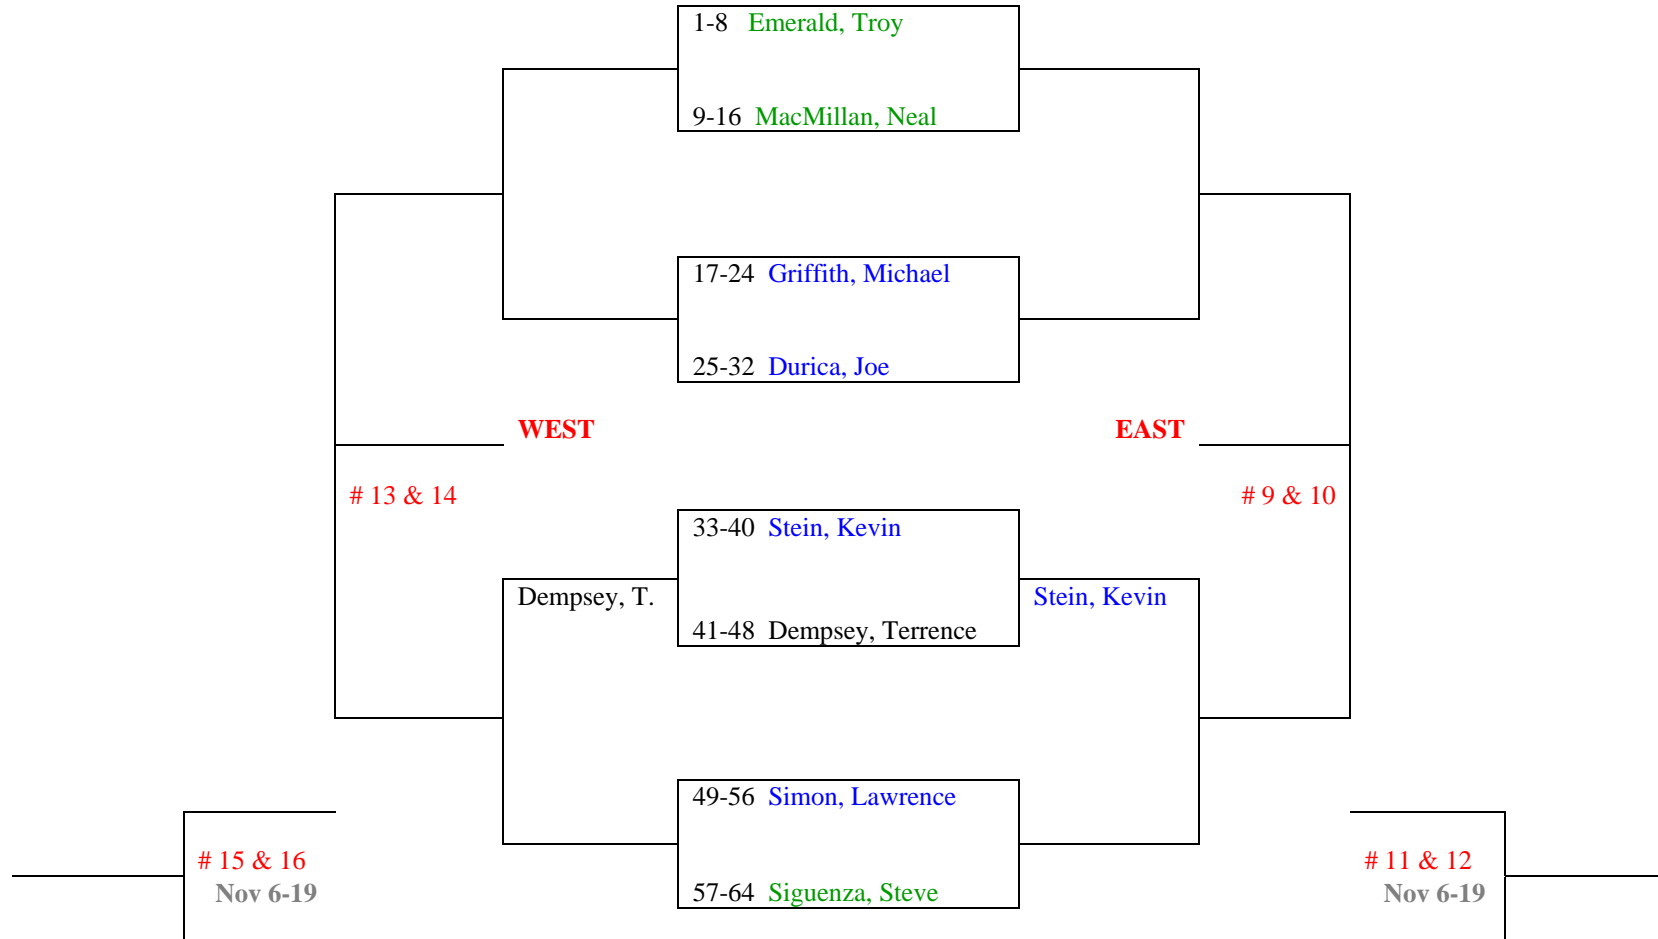

(Round #3 Losers from the East Draw)

Round 6
Nov 6-19

Round 5
Oct 30-5

Round 4
Oct 16-29

Round 5
Oct 30-5

Round 6
Nov 6-19

NORTH NORTHWEST
Semi Final Losers from the Northeast-West Division above

NORTH NORTHEAST
Semi Final Losers from the NORTHEAST-East division above