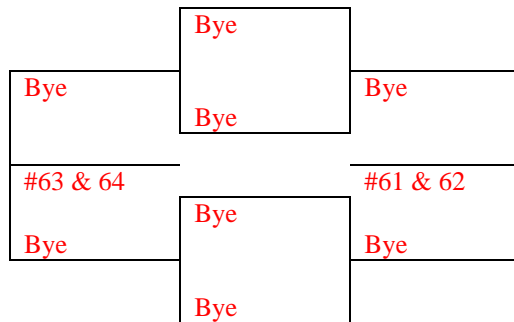

Updated 10/23/2017 Dana Hills Tennis Center – Fall 2017

Dana Hills Tennis Center Compass Draw Event – FALL 2017
4th Round Losers from EAST Side of MAIN DRAW

Round 6
Nov 6-19

Round 5
Oct 30-5

Round 6
Nov 6-19

Nov 6-19

5th Round
From the **Loser**
From the **EAST**

Dana Hills Tennis Center Compass Draw Event – FALL 2017

SOUTH DRAW

(Round #2 Losers from the West Draw)

Round 6 Nov 6-19
 Round 5 Oct 30-5
 Round 4 Oct 16-29
 Round 3 Oct 9-15
 Round 4 Oct 16-29
 Round 5 Oct 30-5
 Round 6 Nov 6-19

Updated 10/23/2017 Dana Hills Tennis Center – Fall 2017

Dana Hills Tennis Center Compass Draw Event – FALL 2017

SOUTHWEST SECTION

2nd Round Losers from
South-West Division (SOUTH DRAW) Above

Round 6 **Round 5** **Round 6**
Nov 6-19 Oct 30-5 Nov 6-19