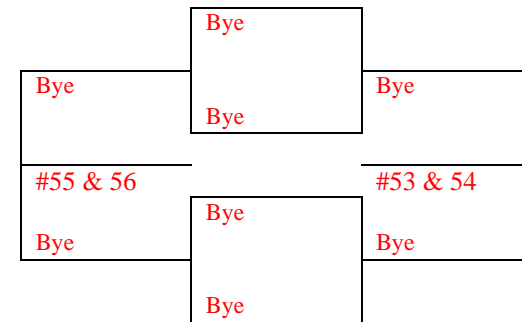

Nov 6-19

5th Round
From the **Loser**
From the **EAST**

Dana Hills Tennis Center Compass Draw Event – FALL 2017

SOUTH DRAW

(Round #2 Losers from the West Draw)

Round 6 Nov 6-19
 Round 5 Oct 30-5
 Round 4 Oct 16-29
 Round 3 Oct 9-15
 Round 4 Oct 16-29
 Round 5 Oct 30-5
 Round 6 Nov 6-19

Updated 10/23/2017 Dana Hills Tennis Center – Fall 2017

Dana Hills Tennis Center Compass Draw Event – FALL 2017

SOUTHWEST SECTION

2nd Round Losers from
South-West Division (SOUTH DRAW) Above

Round 6 **Round 5** **Round 6**
Nov 6-19 Oct 30-5 Nov 6-19

SOUTHEAST SECTION

2nd Round Losers from
South-East Division (SOUTH DRAW) Above

Round 4 **Round 5** **Round 6**
Nov 6-19 Oct 30-5 Nov 6-19

Semi Final Round Losers from
South-West Division (SOUTH DRAW)

Round 6
Nov 6-19

Semi Final Losers from
South-East Division (SOUTH DRAW)

Round 6
Nov 6-19

Dana Hills Tennis Center Compass Draw Event – FALL 2017
Round #3 Losers from the WEST Side of MAIN DRAW (SOUTHWEST DRAW)

(Round #3 Losers from the West Draw)