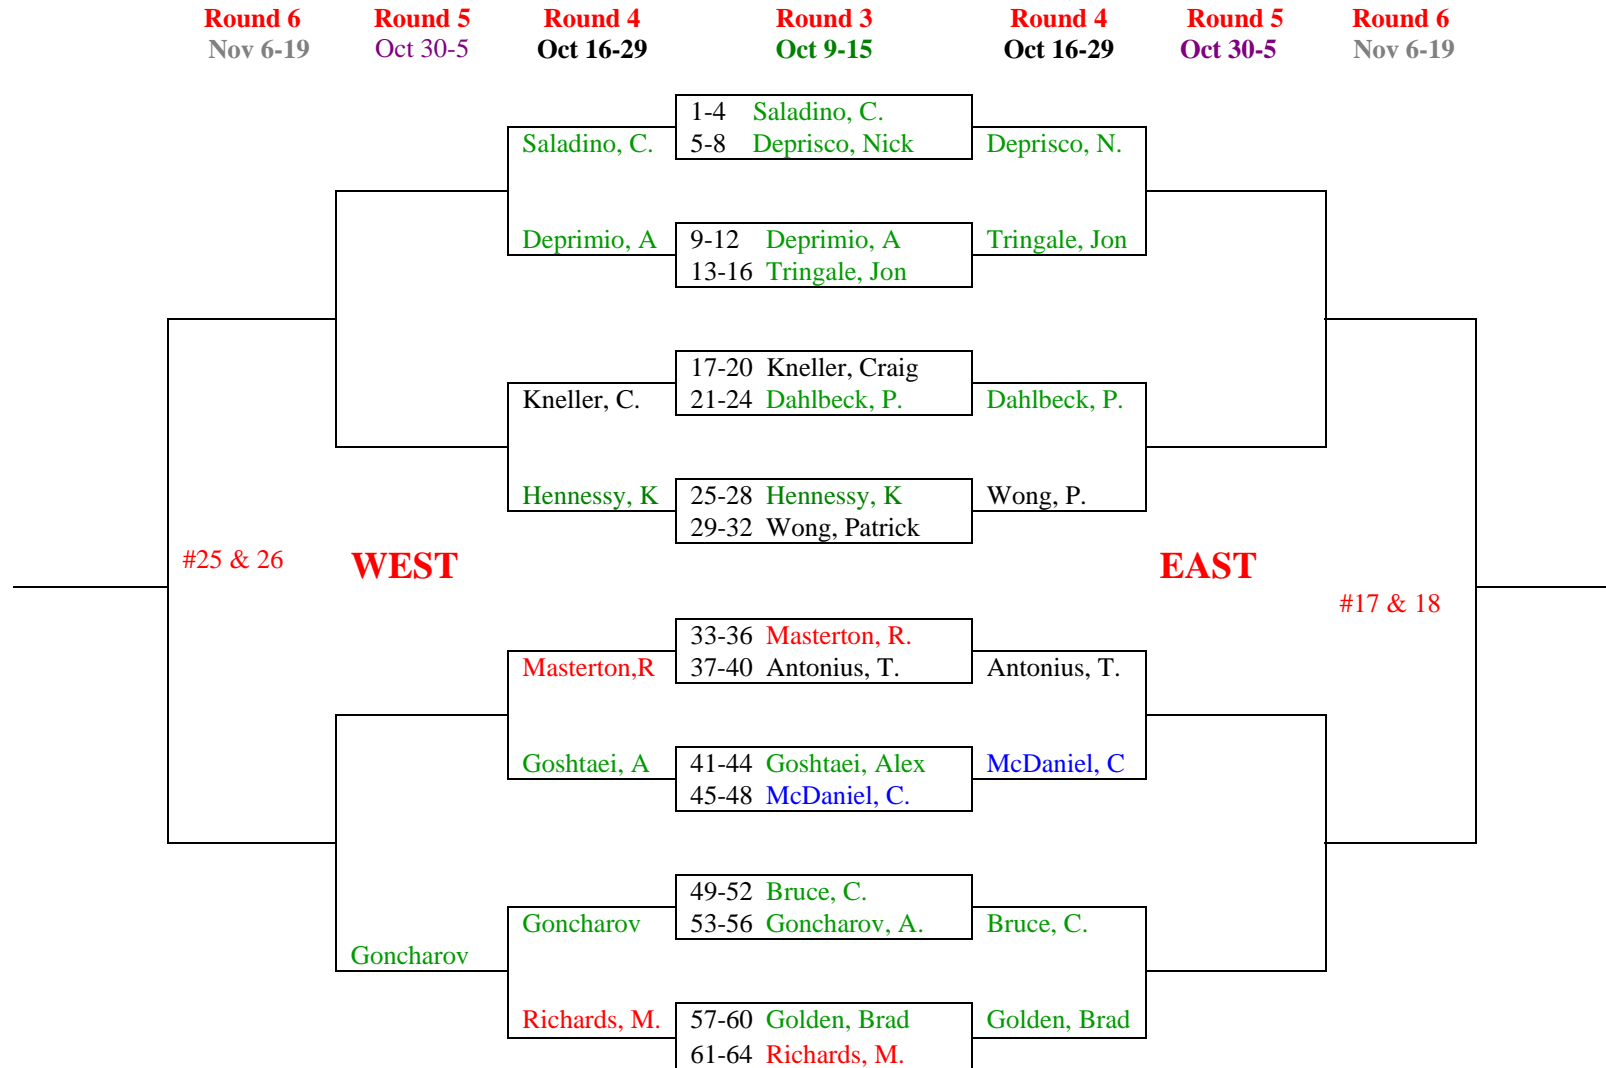

Dana Hills Tennis Center Compass Draw Event – Fall 2017

Main Draw -Upper Half

MAIN DRAW - EAST & WEST pg. 1

Red numbers denotes final ranking – used for GROUP PLACEMENT NEXT SEASON) & AND FOR PRIZES

Names in Blue = group 1, Green = group 2a, Black = group 2b & 3, Red = Women group 3w

NORTH DRAW

(Round #2 Losers from the East Draw)

Dana Hills Tennis Center Compass Draw Event – FALL 2017

NORTHWEST SECTION

2nd Round Losers from
North-West Division (NORTH DRAW) Above

NORTHEAST SECTION

2nd Round Losers from
North-East Division (NORTH DRAW) Above

(Round #3 Losers from the East Draw)

Round 6
Nov 6-19

Round 5
Oct 30-5

Round 4
Oct 16-29

Round 5
Oct 30-5

Round 6
Nov 6-19

NORTH NORTHWEST
Semi Final Losers from the Northeast-West Division above

NORTH NORTHEAST
Semi Final Losers from the NORTHEAST-East division above