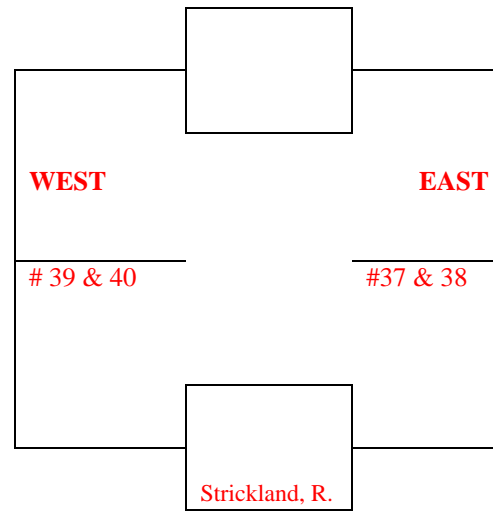

Updated 10/23/2017 Dana Hills Tennis Center – Fall 2017

Dana Hills Tennis Center Compass Draw Event – FALL 2017
4th Round Losers from WEST side of MAIN DRAW

Round 6
Nov 6-19

Round 5
Oct 30-5

Round 6
Nov 6-19