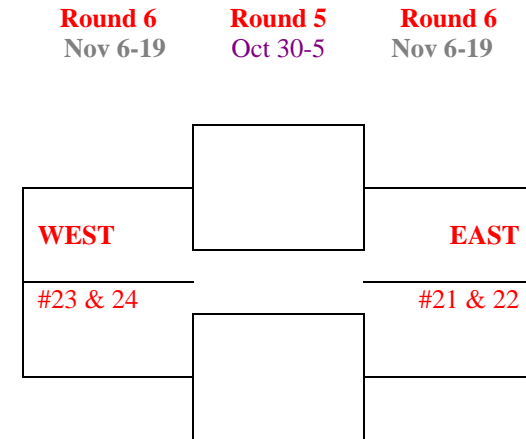

Dana Hills Tennis Center Compass Draw Event – Fall 2017

Main Draw -Upper Half

MAIN DRAW - EAST & WEST pg. 1

Red numbers denotes final ranking – used for GROUP PLACEMENT NEXT SEASON) & AND FOR PRIZES

Names in Blue = group 1, Green = group 2a, Black = group 2b & 3, Red = Women group 3w

NORTH DRAW

(Round #2 Losers from the East Draw)

Dana Hills Tennis Center Compass Draw Event – FALL 2017

NORTHWEST SECTION

2nd Round Losers from
North-West Division (NORTH DRAW) Above

NORTHEAST SECTION

2nd Round Losers from
North-East Division (NORTH DRAW) Above

Semi Final Round Losers from
North-West Division (NORTH DRAW)

Semi Final Losers from
North-East Division (NORTH DRAW)

Dana Hills Tennis Center Compass Draw Event – FALL 2017
3rd Round Losers from EAST side of Main Draw (NORTHEAST DRAW)

(Round #3 Losers from the East Draw)

Round 6
Nov 6-19

Round 5
Oct 30-5

Round 4
Oct 16-29

Round 5
Oct 30-5

Round 6
Nov 6-19

NORTH NORTHWEST
Semi Final Losers from the Northeast-West Division above

NORTH NORTHEAST
Semi Final Losers from the NORTHEAST-East division above