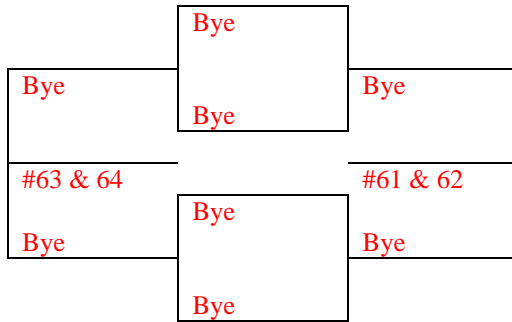

NORTH NORTHWEST

NORTH NORTHEAST

Updated 6/5/2017 Dana Hills Tennis Center – Spring 2017

Semi Final Losers from the Northeast-West Division above

Semi Final Losers from the NORTHEAST-East division above

Dana Hills Tennis Center Compass Draw Event – Spring 2017
4th Round Losers from EAST Side of MAIN DRAW

Round 6 **Round 5** **Round 6**
 May 22-4 May 15-21 May 22-4

May 22-4

5th Round **Loser**
From the **EAST**

Dana Hills Tennis Center Compass Draw Event – Spring 2017

SOUTH DRAW

(Round #2 Losers from the West Draw)

Updated 6/5/2017 Dana Hills Tennis Center – Spring 2017

Dana Hills Tennis Center Compass Draw Event – Spring 2017

SOUTHWEST SECTION

2nd Round Losers from
South-West Division (SOUTH DRAW) Above

Round 6 **Round 5** **Round 6**
May 22-4 May 15-21 May 22-4