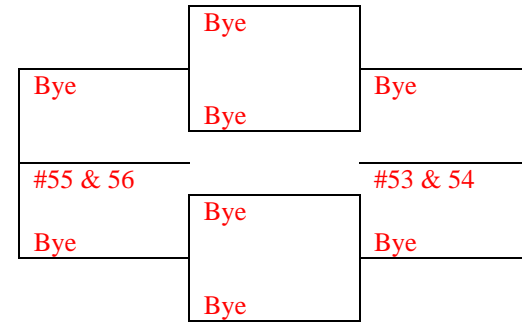

Round 6 **Round 5** **Round 6**
 May 22-4 May 15-21 May 22-4

May 22-4

5th Round **Loser**
From the **EAST**

Dana Hills Tennis Center Compass Draw Event – Spring 2017

SOUTH DRAW

(Round #2 Losers from the West Draw)

Updated 6/5/2017 Dana Hills Tennis Center – Spring 2017

Dana Hills Tennis Center Compass Draw Event – Spring 2017

SOUTHWEST SECTION

2nd Round Losers from
South-West Division (SOUTH DRAW) Above

Round 6 **Round 5** **Round 6**
May 22-4 May 15-21 May 22-4

SOUTHEAST SECTION

2nd Round Losers from
South-East Division (SOUTH DRAW) Above

Round 4 **Round 5** **Round 6**
May 22-4 May 15-21 May 22-4

Semi Final Round Losers from
South-West Division (SOUTH DRAW)

Round 6
May 22-4