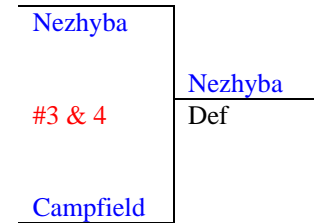

Dana Hills Tennis Center Compass Draw Event – Spring 2017
3rd Round Losers from EAST side of Main Draw (NORTHEAST DRAW)

(Round #3 Losers from the East Draw)

Round 6 **Round 5** **Round 4** **Round 5** **Round 6**
 May 22-4 May 15-21 May 1-14 May 15-21 May 22-4

NORTH NORTHWEST

NORTH NORTHEAST

Updated 6/5/2017 Dana Hills Tennis Center – Spring 2017

Semi Final Losers from the Northeast-West Division above

Semi Final Losers from the NORTHEAST-East division above

Dana Hills Tennis Center Compass Draw Event – Spring 2017
4th Round Losers from EAST Side of MAIN DRAW

Round 6 **Round 5** **Round 6**
 May 22-4 May 15-21 May 22-4

May 22-4

5th Round **Loser**
From the **EAST**

Dana Hills Tennis Center Compass Draw Event – Spring 2017

SOUTH DRAW

(Round #2 Losers from the West Draw)