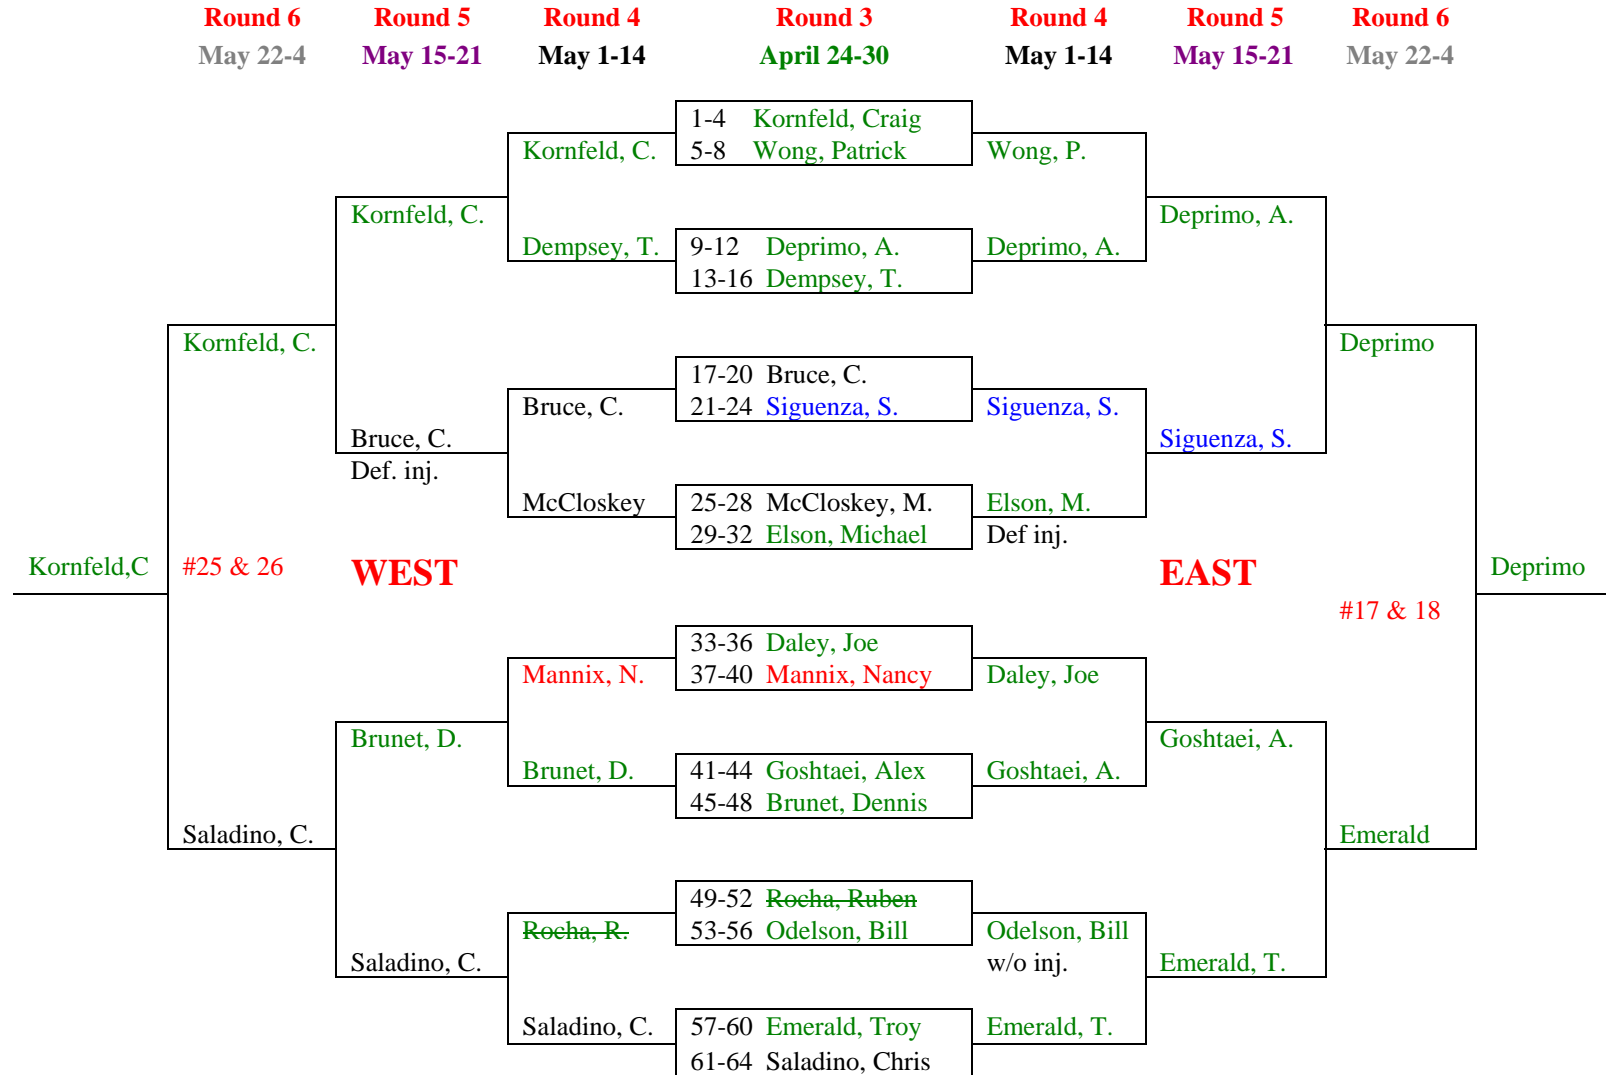

Round 6 May 22-4 Round 5 May 15-21 Round 4 May 1-14 Round 3 April 24-30 Round 2 April 17-23 Round 1 April 10-16 Round 2 April 17-23 Round 3 April 24-30 Round 4 May 1-14 Round 5 May 15-21 Round 6 May 22-4

MAIN DRAW pg. 2

Dana Hills Tennis Center Compass Draw Event – Spring 2017

Main Draw – Lower Half

Dana Hills Tennis Center Compass Draw Event – Spring 2017

NORTH DRAW

(Round #2 Losers from the East Draw)

Dana Hills Tennis Center Compass Draw Event – Spring 2017

NORTHWEST SECTION 2nd Round Losers from North-West Division (NORTH DRAW) Above

Round 6 **Round 5** **Round 6**
May 22-4 May 15-21 May 22-4

Semi Final Round Losers from North-West Division (NORTH DRAW)

Round 6
May 22-4