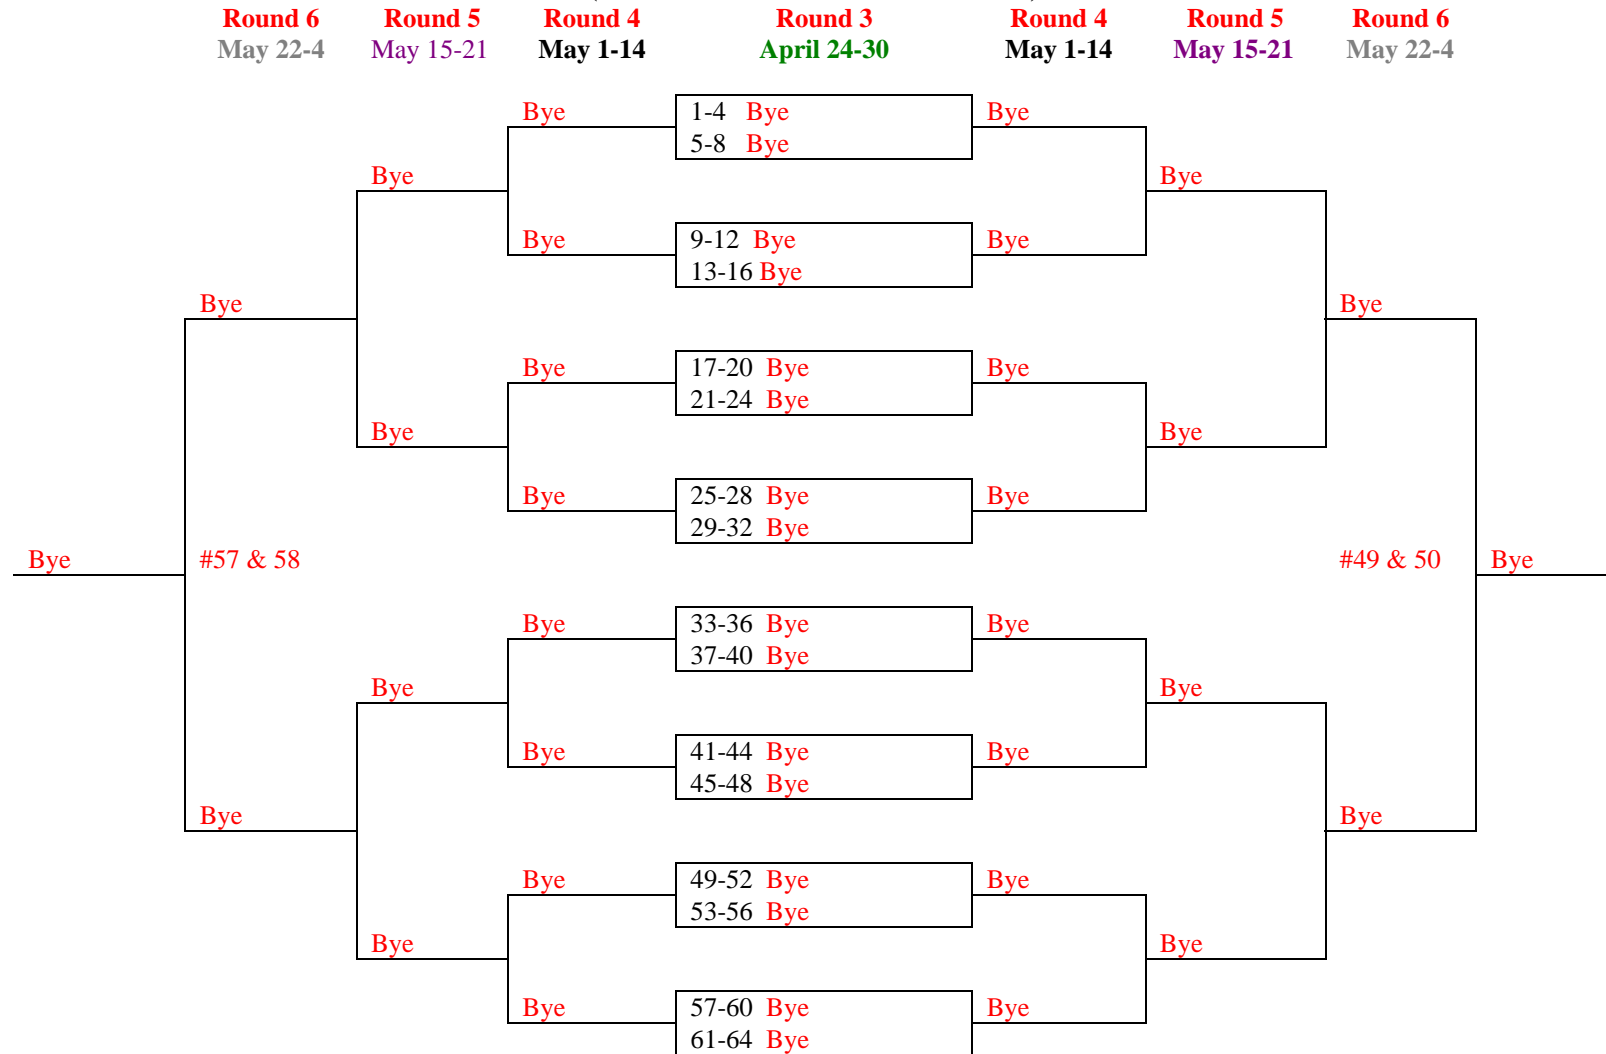

NORTH NORTHWEST

NORTH NORTHEAST

Updated 6/5/2017 Dana Hills Tennis Center – Spring 2017

Semi Final Losers from the Northeast-West Division above

Semi Final Losers from the NORTHEAST-East division above

Dana Hills Tennis Center Compass Draw Event – Spring 2017
4th Round Losers from EAST Side of MAIN DRAW

Round 6 **Round 5** **Round 6**
 May 22-4 May 15-21 May 22-4

May 22-4

5th Round **Loser**
From the **EAST**

Dana Hills Tennis Center Compass Draw Event – Spring 2017

SOUTH DRAW

(Round #2 Losers from the West Draw)

Updated 6/5/2017 Dana Hills Tennis Center – Spring 2017

Dana Hills Tennis Center Compass Draw Event – Spring 2017

SOUTHWEST SECTION

2nd Round Losers from
South-West Division (SOUTH DRAW) Above

Round 6 **Round 5** **Round 6**
May 22-4 May 15-21 May 22-4

SOUTHEAST SECTION

2nd Round Losers from
South-East Division (SOUTH DRAW) Above

Round 4 **Round 5** **Round 6**
May 22-4 May 15-21 May 22-4

Semi Final Round Losers from
South-West Division (SOUTH DRAW)

Round 6
May 22-4