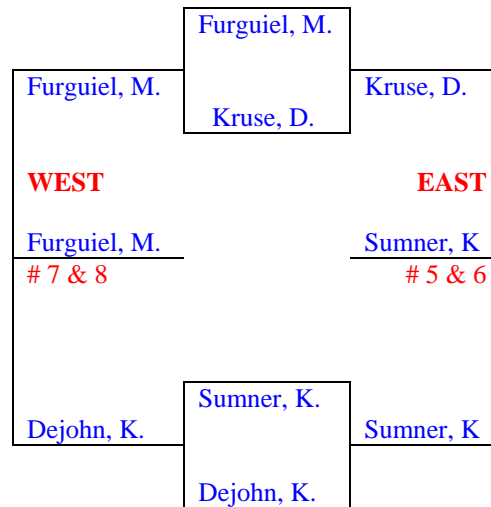

NORTH NORTHWEST

NORTH NORTHEAST

Updated 6/5/2017 Dana Hills Tennis Center – Spring 2017

Semi Final Losers from the Northeast-West Division above

Semi Final Losers from the NORTHEAST-East division above

Dana Hills Tennis Center Compass Draw Event – Spring 2017
4th Round Losers from EAST Side of MAIN DRAW

Round 6 **Round 5** **Round 6**
 May 22-4 May 15-21 May 22-4

May 22-4

5th Round **Loser**
From the **EAST**

Dana Hills Tennis Center Compass Draw Event – Spring 2017

SOUTH DRAW

(Round #2 Losers from the West Draw)