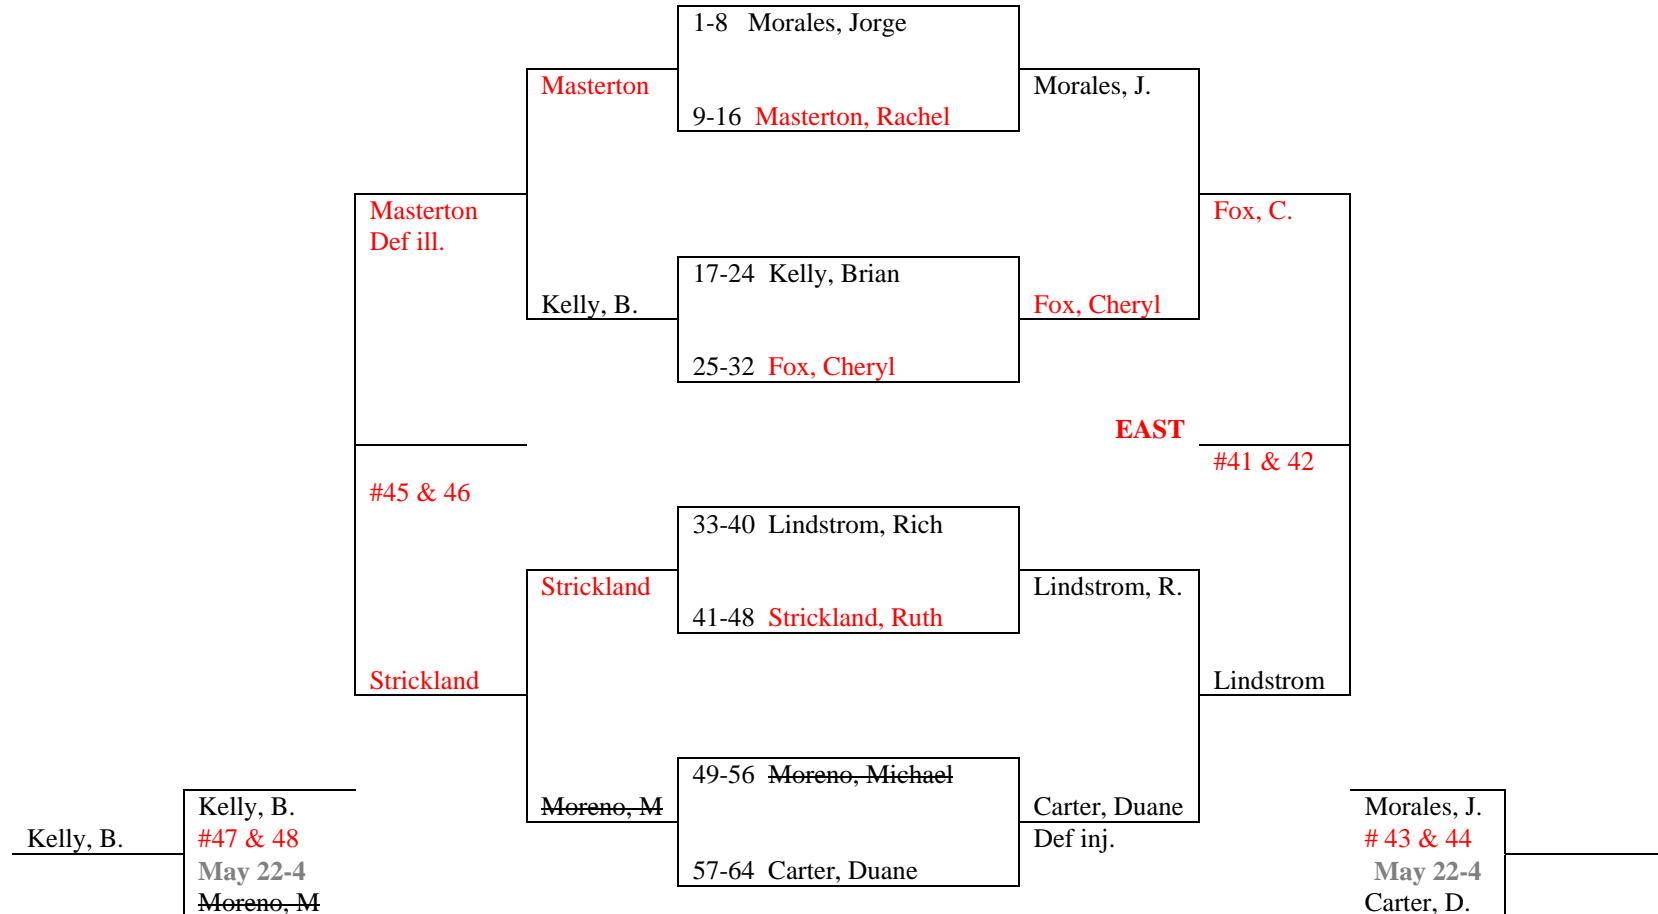

SOUTHEAST SECTION

2nd Round Losers from
South-East Division (SOUTH DRAW) Above

Round 4 **Round 5** **Round 6**
May 22-4 May 15-21 May 22-4

Semi Final Round Losers from
South-West Division (SOUTH DRAW)

Round 6
May 22-4

Semi Final Losers from
South-East Division (SOUTH DRAW)

Round 6
May 22-4

Dana Hills Tennis Center Compass Draw Event – Spring 2017
Round #3 Losers from the WEST Side of MAIN DRAW (SOUTHWEST DRAW)

(Round #3 Losers from the West Draw)

Round 6 May 22-4 **Round 5** May 15-21 **Round 4** May 1-14 **Round 5** May 15-21 **Round 6** May 22-4

SOUTH SOUTHWEST

Semi Final Losers from the SOUTHWEST - West Division above

SOUTH SOUTHEAST

Semi Final Losers from the SOUTHWEST-East division above