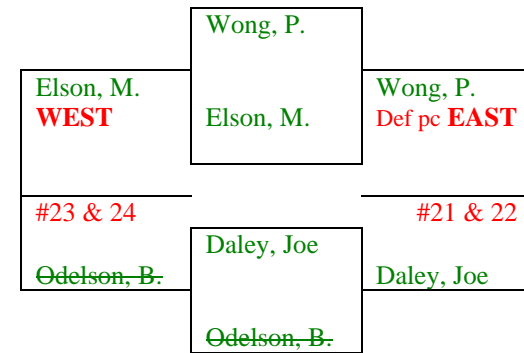

NORTHEAST SECTION 2nd Round Losers from North-East Division (NORTH DRAW) Above

Round 6   **Round 5**   **Round 6**
May 22-4   May 15-21   May 22-4