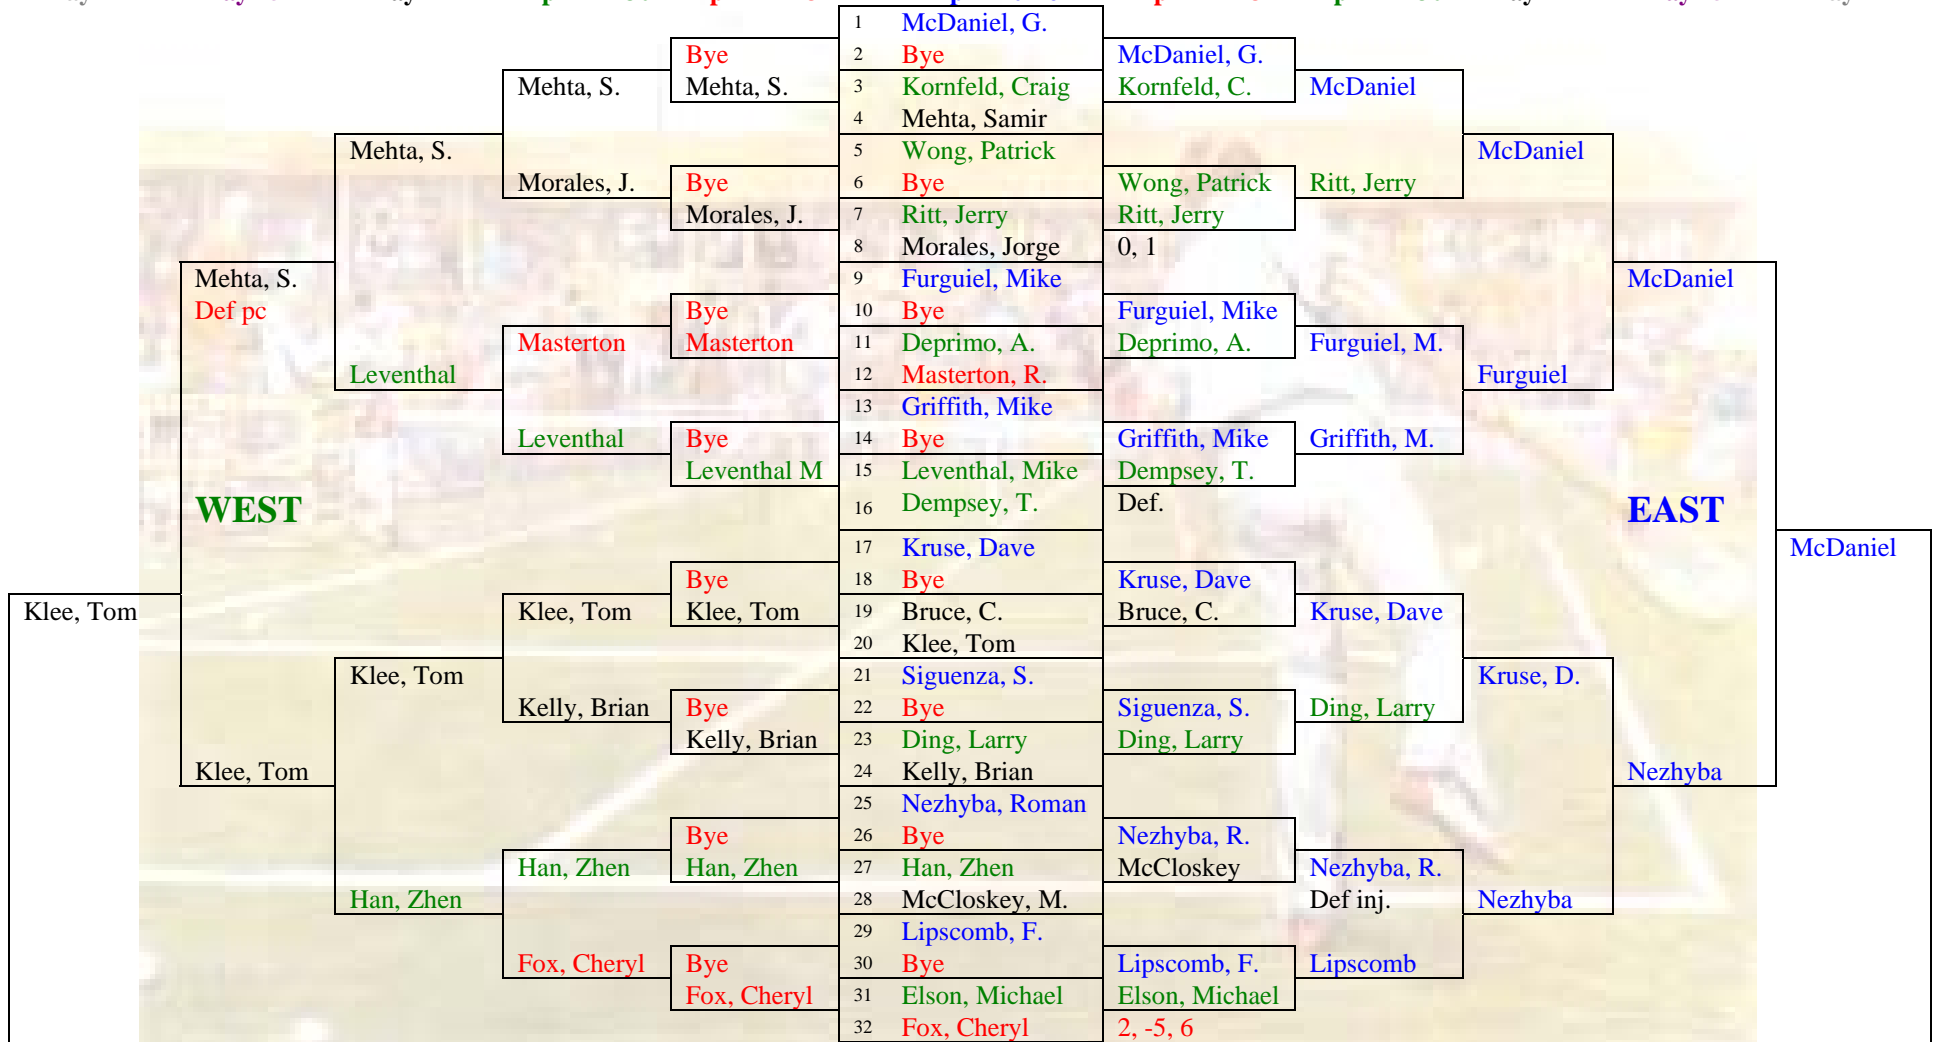

Dana Hills Tennis Center Compass Draw Event – Spring 2017

Main Draw -Upper Half

MAIN DRAW - EAST & WEST pg. 1

Red numbers denotes final ranking – used for GROUP PLACEMENT NEXT SEASON) & AND FOR PRIZES

Names in Blue = group 1, Green = group 2a, Black = group 2b & 3, Red = Women group 3w

Round 6 May 22-4 Round 5 May 15-21 Round 4 May 1-14 Round 3 April 24-30 Round 2 April 17-23 Round 1 April 10-16 Round 2 April 17-23 Round 3 April 24-30 Round 4 May 1-14 Round 5 May 15-21 Round 6 May 22-4

MAIN DRAW pg. 2

Dana Hills Tennis Center Compass Draw Event – Spring 2017

Main Draw – Lower Half

Dana Hills Tennis Center Compass Draw Event – Spring 2017

NORTH DRAW

(Round #2 Losers from the East Draw)

Dana Hills Tennis Center Compass Draw Event – Spring 2017