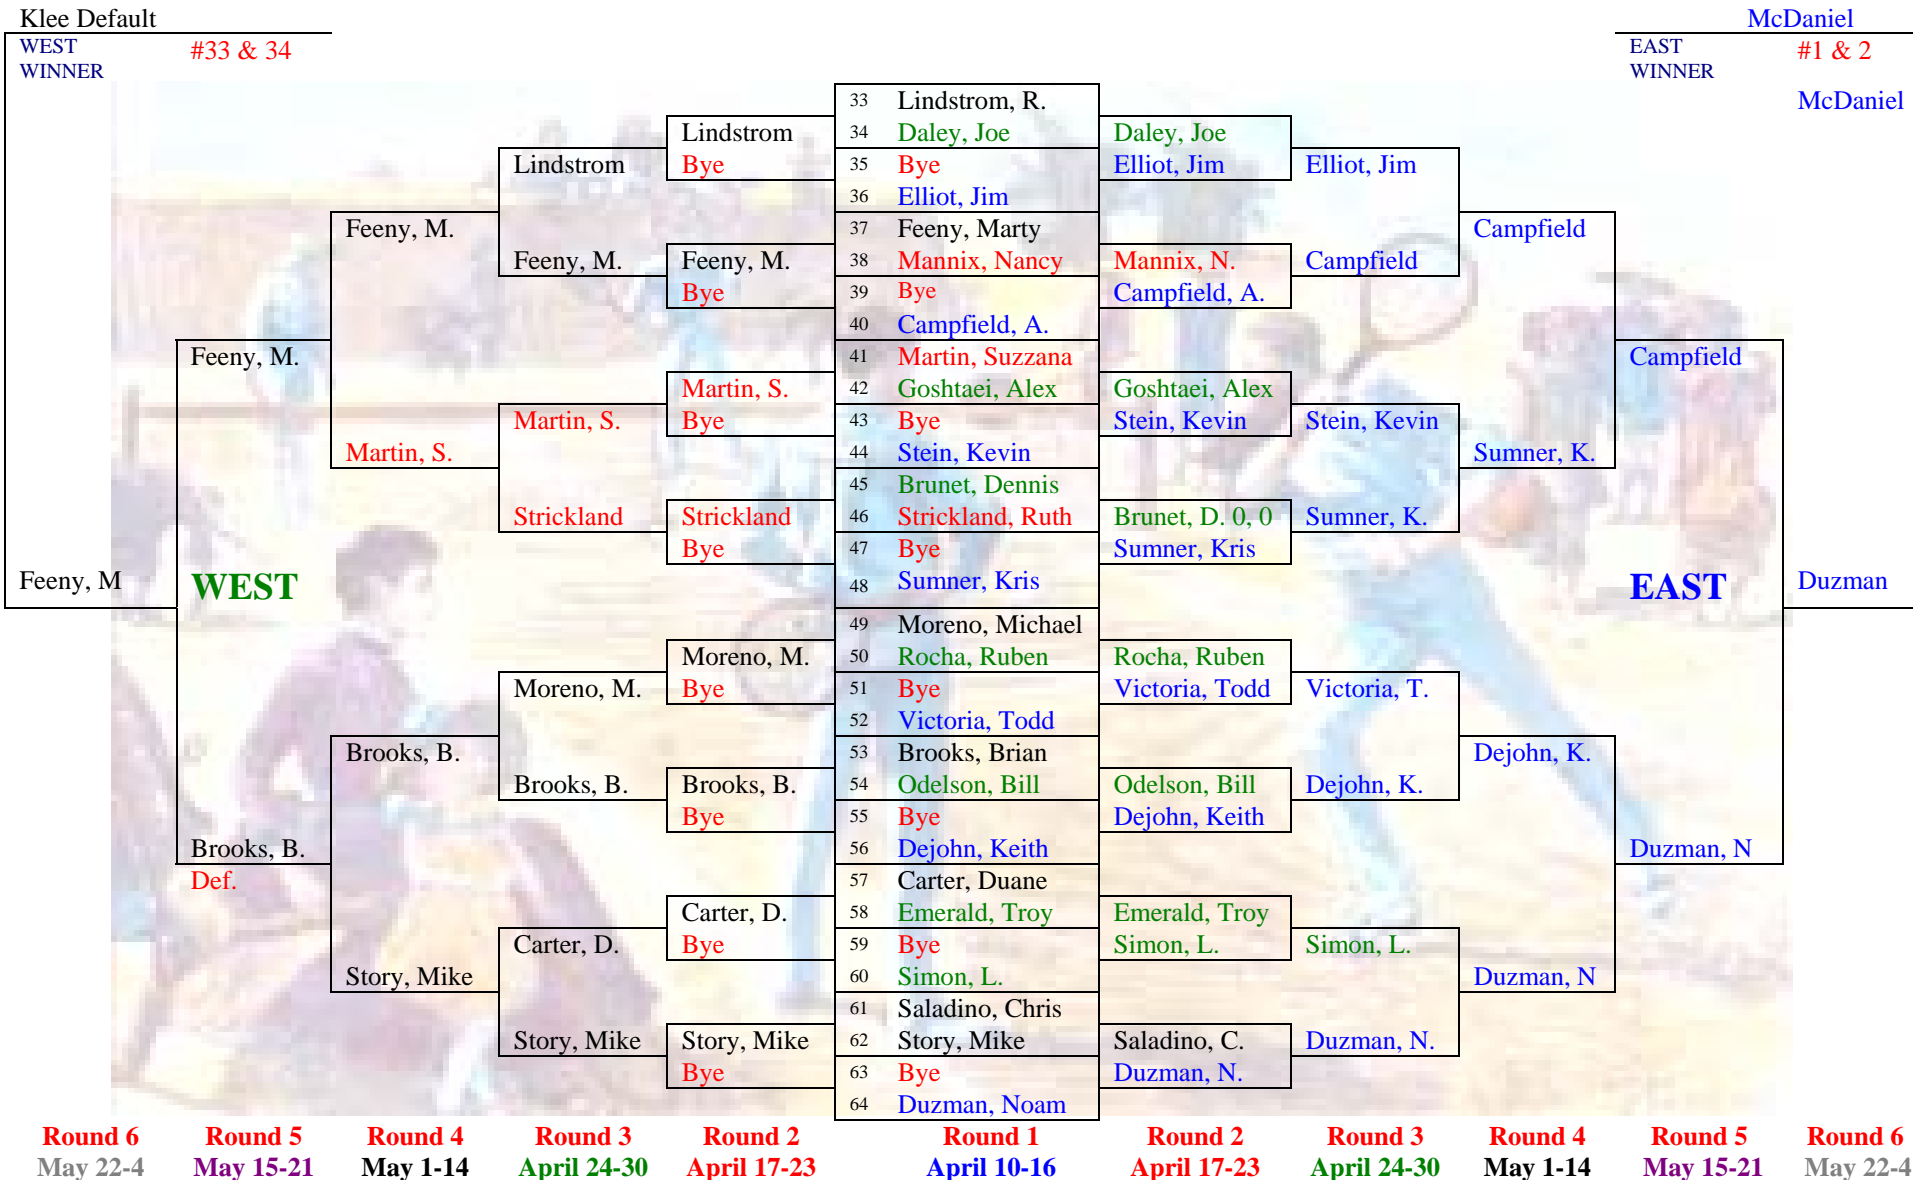

Dana Hills Tennis Center Compass Draw Event – Spring 2017

Main Draw -Upper Half

MAIN DRAW - EAST & WEST pg. 1

Red numbers denotes final ranking – used for GROUP PLACEMENT NEXT SEASON) & AND FOR PRIZES

Names in Blue = group 1, Green = group 2a, Black = group 2b & 3, Red = Women group 3w

Round 6 May 22-4 Round 5 May 15-21 Round 4 May 1-14 Round 3 April 24-30 Round 2 April 17-23 Round 1 April 10-16 Round 2 April 17-23 Round 3 April 24-30 Round 4 May 1-14 Round 5 May 15-21 Round 6 May 22-4

MAIN DRAW pg. 2

Dana Hills Tennis Center Compass Draw Event – Spring 2017

Main Draw – Lower Half

Dana Hills Tennis Center Compass Draw Event – Spring 2017

NORTH DRAW

(Round #2 Losers from the East Draw)

Dana Hills Tennis Center Compass Draw Event – Spring 2017