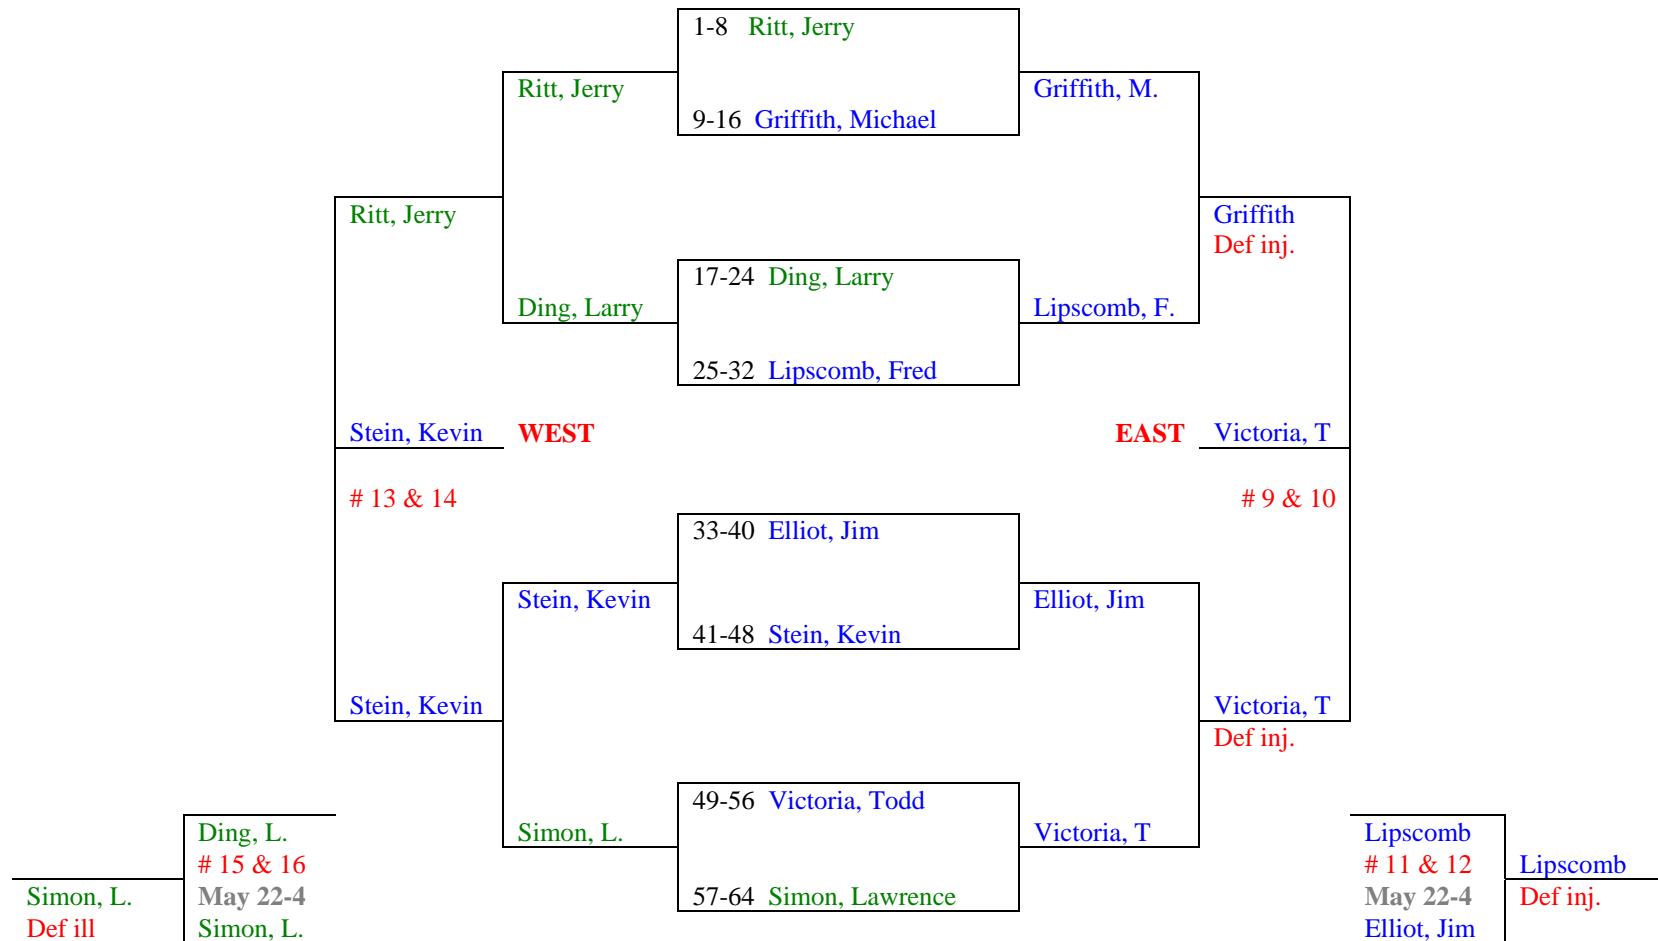

NORTHEAST SECTION 2nd Round Losers from North-East Division (NORTH DRAW) Above

Round 6 **Round 5** **Round 6**
May 22-4 May 15-21 May 22-4

Semi Final Losers from North-East Division (NORTH DRAW)

Round 6
May 22-4

NORTH NORTHWEST

NORTH NORTHEAST

Updated 6/5/2017 Dana Hills Tennis Center – Spring 2017

Semi Final Losers from the Northeast-West Division above

Semi Final Losers from the NORTHEAST-East division above

Dana Hills Tennis Center Compass Draw Event – Spring 2017
4th Round Losers from EAST Side of MAIN DRAW