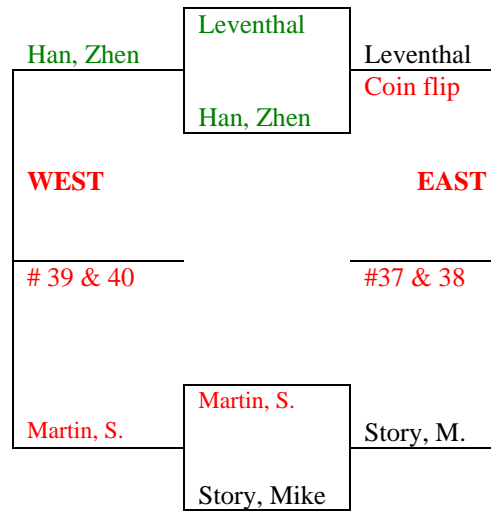

Updated 6/5/2017 Dana Hills Tennis Center – Spring 2017

Dana Hills Tennis Center Compass Draw Event – Spring 2017
4th Round Losers from WEST side of MAIN DRAW

Round 6   **Round 5**   **Round 6**
May 22-4   May 15-21   May 22-4

May 22-4

Mehta, S.

#35 & 36

Brooks, B.

5th Round   **Loser**
From the   **WEST**