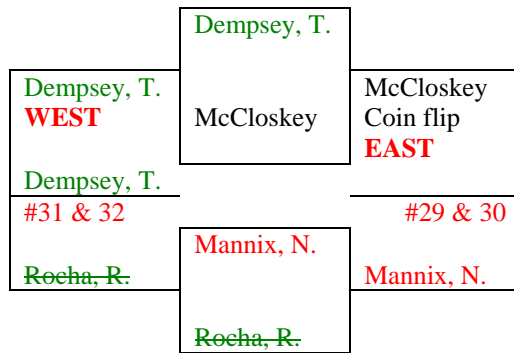

Dana Hills Tennis Center Compass Draw Event – Spring 2017

Main Draw -Upper Half

MAIN DRAW - EAST & WEST pg. 1

Red numbers denotes final ranking – used for GROUP PLACEMENT NEXT SEASON) & AND FOR PRIZES

Names in Blue = group 1, Green = group 2a, Black = group 2b & 3, Red = Women group 3w

MAIN DRAW pg. 2

Dana Hills Tennis Center Compass Draw Event – Spring 2017

Main Draw – Lower Half

Dana Hills Tennis Center Compass Draw Event – Spring 2017

NORTH DRAW

(Round #2 Losers from the East Draw)

Dana Hills Tennis Center Compass Draw Event – Spring 2017

NORTHWEST SECTION 2nd Round Losers from North-West Division (NORTH DRAW) Above

Round 6 **Round 5** **Round 6**
May 22-4 May 15-21 May 22-4

Semi Final Round Losers from North-West Division (NORTH DRAW)

Round 6
May 22-4