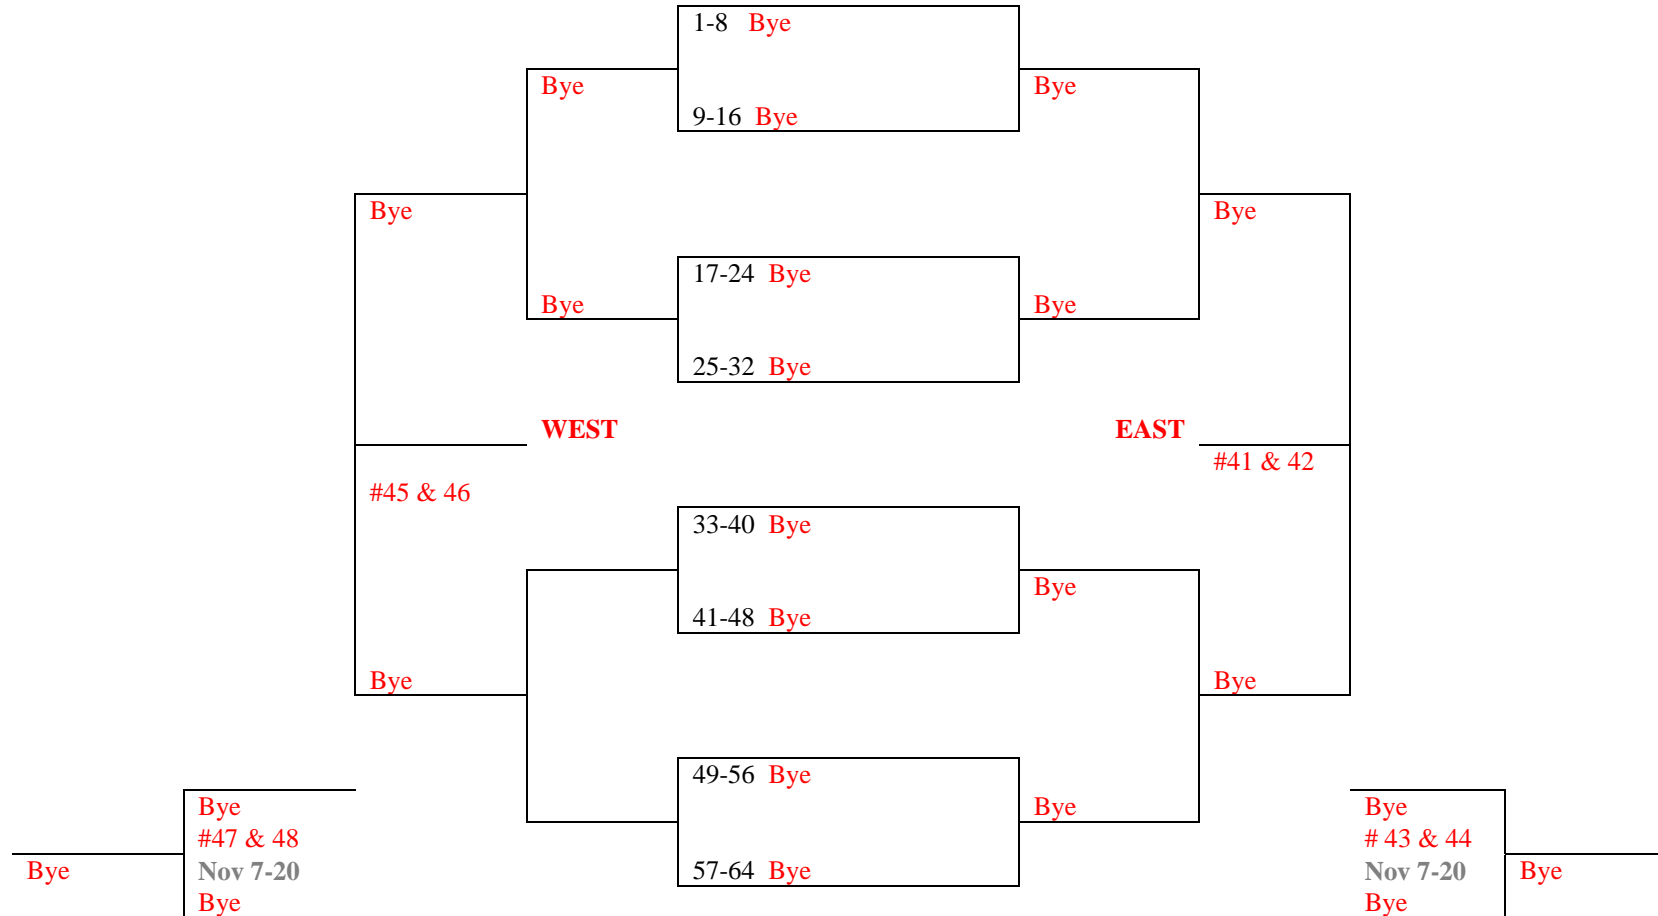

SOUTHEAST SECTION

2nd Round Losers from
South-East Division (SOUTH DRAW) Above

Round 4 **Round 5** **Round 6**
Nov 7-20 Oct 31-6 Nov 7-20

Semi Final Round Losers from
South-West Division (SOUTH DRAW)

Round 6
Nov 7-20

Semi Final Losers from
South-East Division (SOUTH DRAW)

Round 6
Nov 7-20

Dana Hills Tennis Center Compass Draw Event – FALL 2016
Round #3 Losers from the WEST Side of MAIN DRAW (SOUTHWEST DRAW)

(Round #3 Losers from the West Draw)

Round 6
Nov 7-20

Round 5
Oct 31-6

Round 4
Oct 17-30

Round 5
Oct 31-6

Round 6
Nov 7-20

SOUTH SOUTHWEST

Semi Final Losers from the SOUTHWEST - West Division above

SOUTH SOUTHEAST