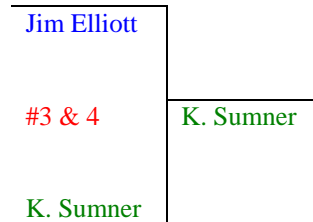

Dana Hills Tennis Center Compass Draw Event – FALL 2016
4th Round Losers from EAST Side of MAIN DRAW

Round 6   **Round 5**   **Round 6**
Nov 7-20   Oct 31-6   Nov 7-20

Nov 7-20

5th Round   **Loser**
From the   **EAST**