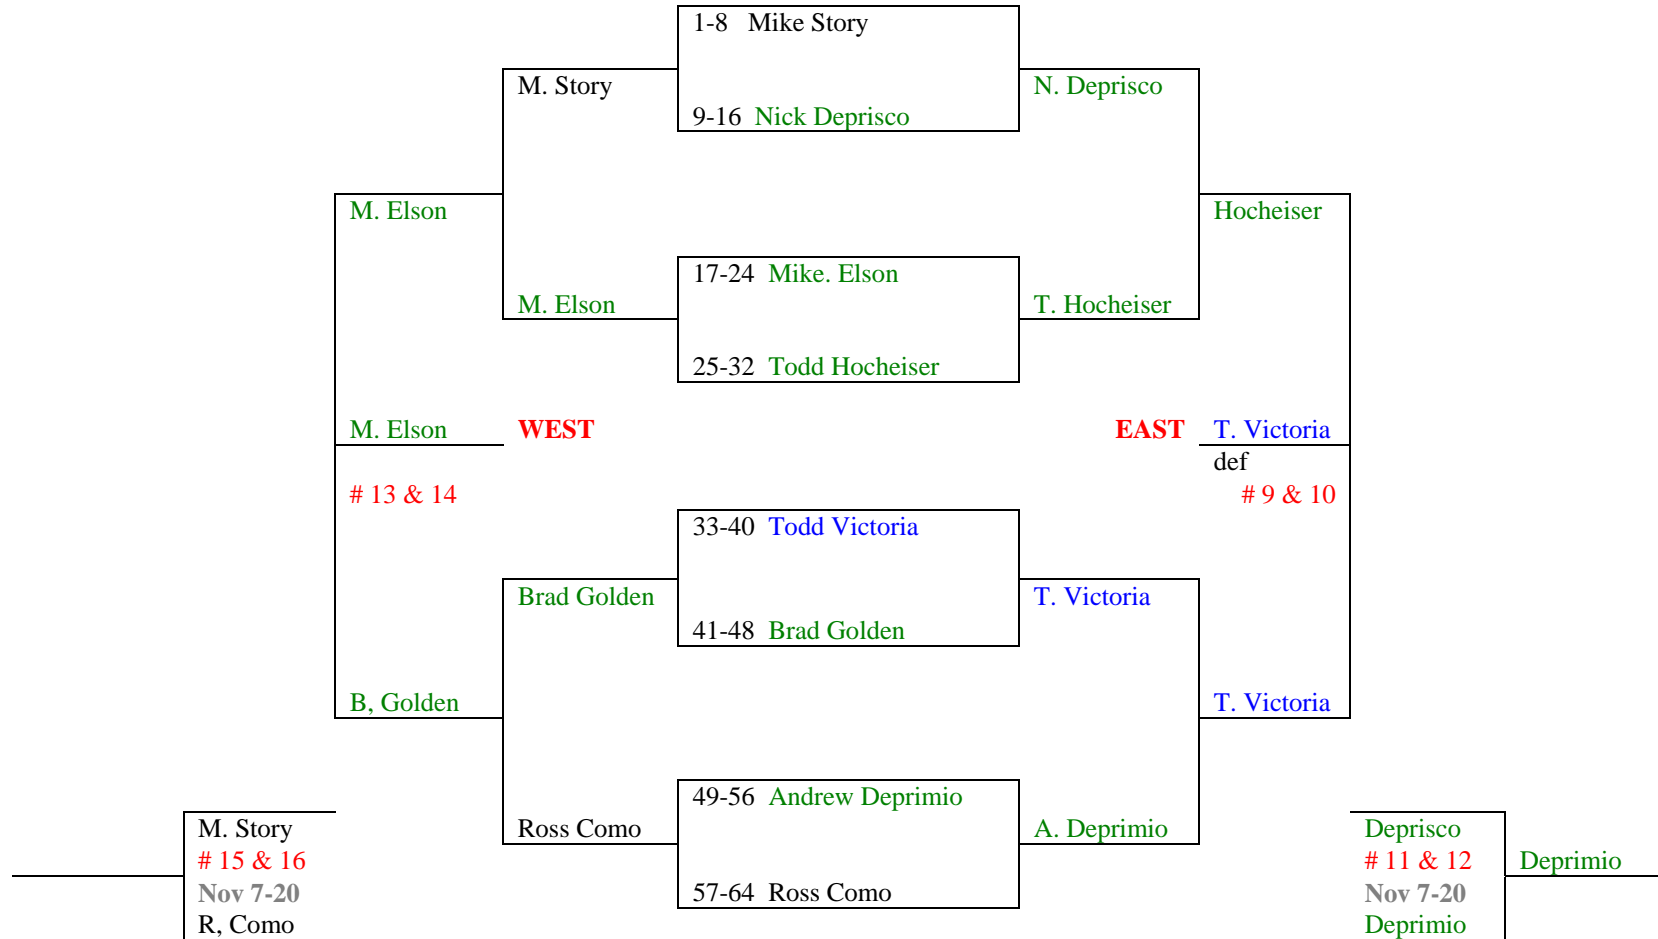

MAIN DRAW pg. 2

Dana Hills Tennis Center Compass Draw Event – FALL 2016

Main Draw – Lower Half

Dana Hills Tennis Center Compass Draw Event – FALL 2016

NORTH DRAW

(Round #2 Losers from the East Draw)

Dana Hills Tennis Center Compass Draw Event – FALL 2016

NORTHWEST SECTION

2nd Round Losers from
North-West Division (NORTH DRAW) Above

NORTHEAST SECTION

2nd Round Losers from
North-East Division (NORTH DRAW) Above

Semi Final Round Losers from
North-West Division (NORTH DRAW)

Semi Final Losers from
North-East Division (NORTH DRAW)

Dana Hills Tennis Center Compass Draw Event – FALL 2016
3rd Round Losers from EAST side of Main Draw (NORTHEAST DRAW)

(Round #3 Losers from the East Draw)

Round 6 Nov 7-20 **Round 5** Oct 31-6 **Round 4** Oct 17-30 **Round 5** Oct 31-6 **Round 6** Nov 7-20

NORTH NORTHWEST
 Semi Final Losers from the Northeast-West Division above

NORTH NORTHEAST
 Semi Final Losers from the NORTHEAST-East division above