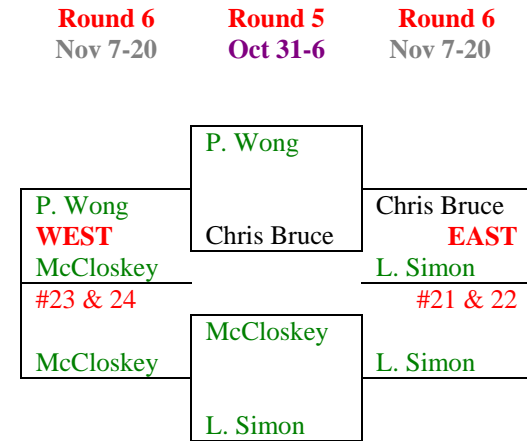

MAIN DRAW pg. 2

Dana Hills Tennis Center Compass Draw Event – FALL 2016

Main Draw – Lower Half

Dana Hills Tennis Center Compass Draw Event – FALL 2016

NORTH DRAW

(Round #2 Losers from the East Draw)

Dana Hills Tennis Center Compass Draw Event – FALL 2016

NORTHWEST SECTION

2nd Round Losers from
North-West Division (NORTH DRAW) Above

NORTHEAST SECTION

2nd Round Losers from
North-East Division (NORTH DRAW) Above

Semi Final Round Losers from
North-West Division (NORTH DRAW)

Semi Final Losers from
North-East Division (NORTH DRAW)

Dana Hills Tennis Center Compass Draw Event – FALL 2016
3rd Round Losers from EAST side of Main Draw (NORTHEAST DRAW)

(Round #3 Losers from the East Draw)