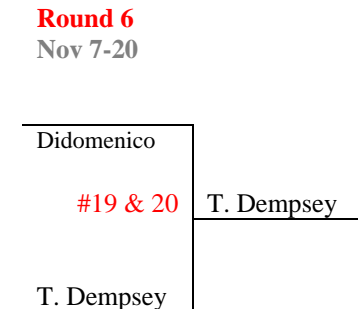

MAIN DRAW pg. 2

Dana Hills Tennis Center Compass Draw Event – FALL 2016

Main Draw – Lower Half

Dana Hills Tennis Center Compass Draw Event – FALL 2016

NORTH DRAW

(Round #2 Losers from the East Draw)

Dana Hills Tennis Center Compass Draw Event – FALL 2016

NORTHWEST SECTION

2nd Round Losers from
North-West Division (NORTH DRAW) Above

NORTHEAST SECTION

2nd Round Losers from
North-East Division (NORTH DRAW) Above

Semi Final Round Losers from
North-West Division (NORTH DRAW)

Semi Final Losers from
North-East Division (NORTH DRAW)

Dana Hills Tennis Center Compass Draw Event – FALL 2016
3rd Round Losers from EAST side of Main Draw (NORTHEAST DRAW)

(Round #3 Losers from the East Draw)