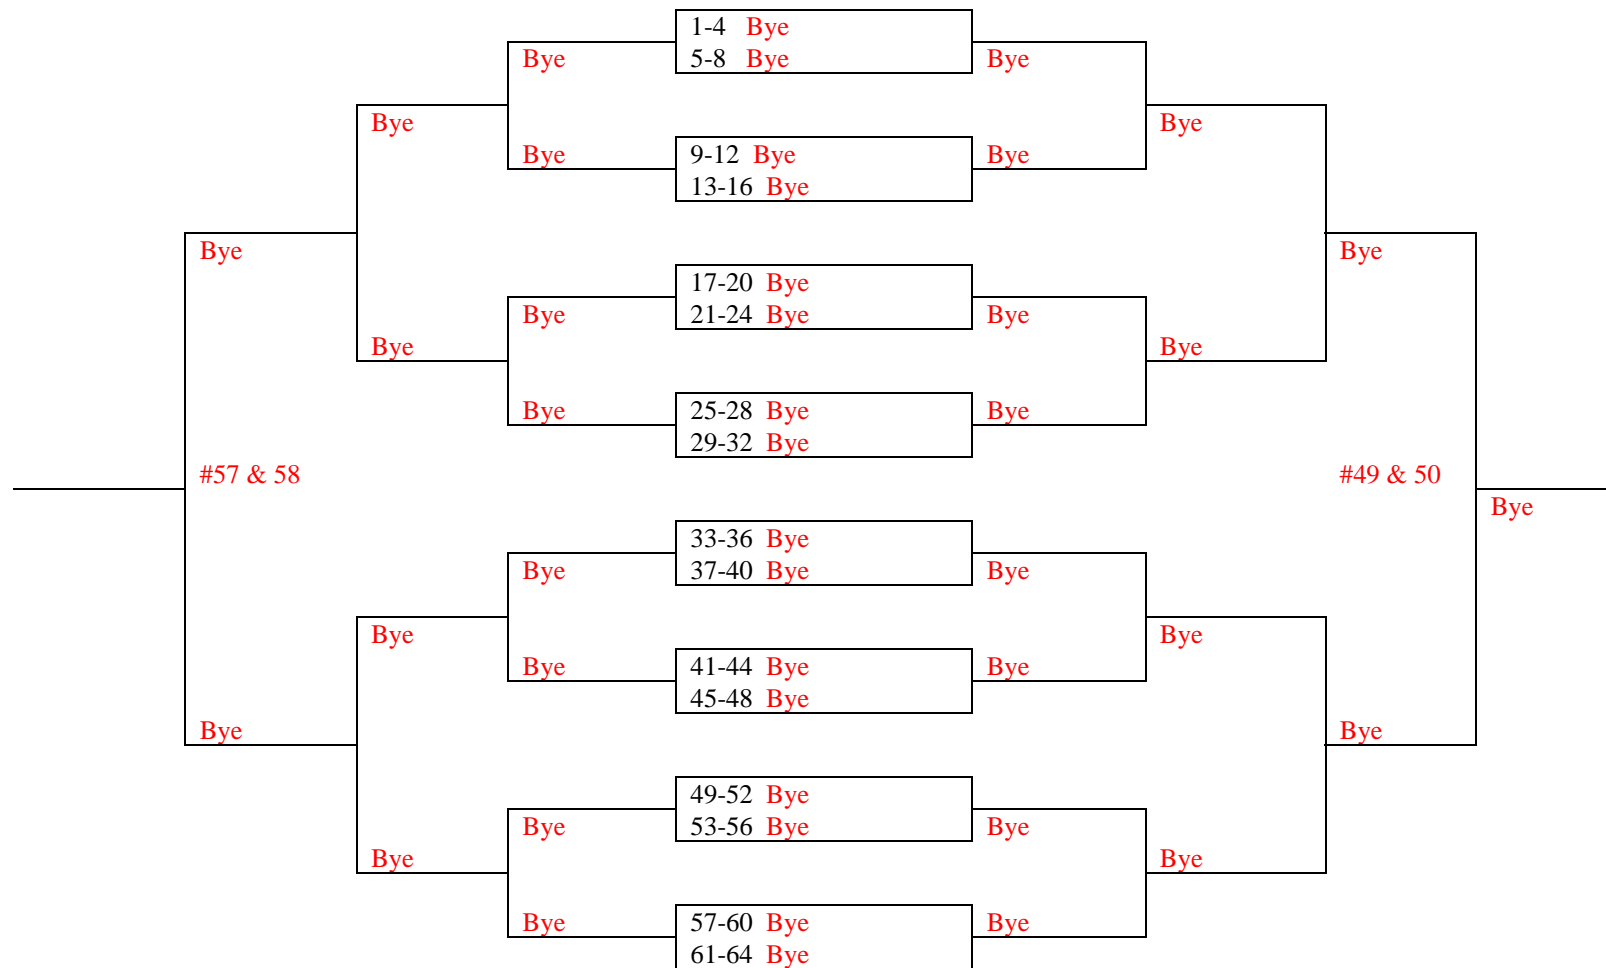

Round 6 Nov 7-20 **Round 5** Oct 31-6 **Round 4** Oct 17-30 **Round 5** Oct 31-6 **Round 6** Nov 7-20

NORTH NORTHWEST
 Semi Final Losers from the Northeast-West Division above

NORTH NORTHEAST
 Semi Final Losers from the NORTHEAST-East division above

Dana Hills Tennis Center Compass Draw Event – FALL 2016
4th Round Losers from EAST Side of MAIN DRAW

Round 6 **Round 5** **Round 6**
 Nov 7-20 Oct 31-6 Nov 7-20

Nov 7-20

5th Round **Loser**
From the **EAST**

Dana Hills Tennis Center Compass Draw Event – FALL 2016

SOUTH DRAW

(Round #2 Losers from the West Draw)

Round 6 Nov 7-20 Round 5 Oct 31-6 Round 4 Oct 17-30 Round 3 Oct 10-16 Round 4 Oct 17-30 Round 5 Oct 31-6 Round 6 Nov 7-20