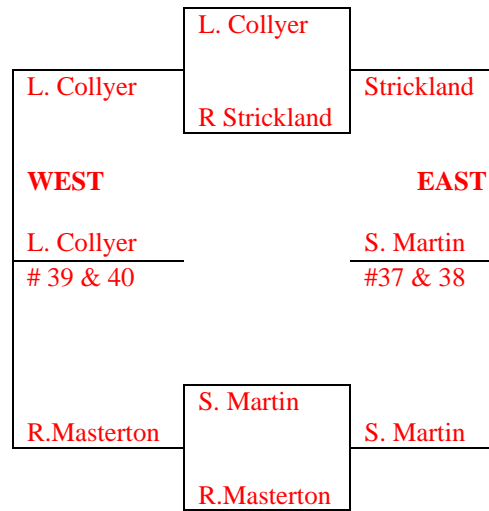

Round 6
Nov 7-20

Round 5
Oct 31-6

Round 4
Oct 17-30

Round 5
Oct 31-6

Round 6
Nov 7-20

SOUTH SOUTHWEST

Semi Final Losers from the SOUTHWEST - West Division above

SOUTH SOUTHEAST

Semi Final Losers from the SOUTHWEST-East division above

Updated 11/21/2016 Dana Hills Tennis Center – Fall 2016

Dana Hills Tennis Center Compass Draw Event – FALL 2016
4th Round Losers from WEST side of MAIN DRAW

Round 6
Nov 7-20

Round 5
Oct 31-6

Round 6
Nov 7-20

Nov 7-20

Brian Kelly

#35 & 36

N. Berry

N. Berry

5th Round **Loser**
From the **WEST**