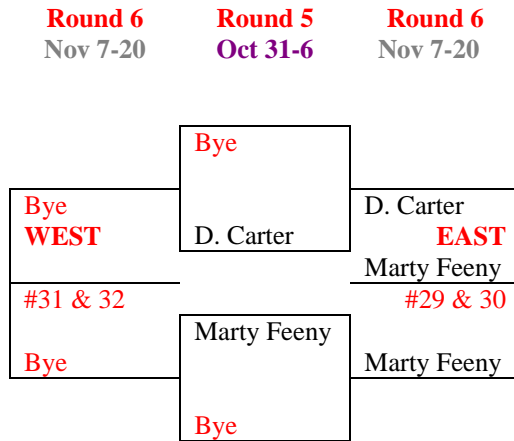

MAIN DRAW pg. 2

Dana Hills Tennis Center Compass Draw Event – FALL 2016

Main Draw – Lower Half

Dana Hills Tennis Center Compass Draw Event – FALL 2016

NORTH DRAW

(Round #2 Losers from the East Draw)

Dana Hills Tennis Center Compass Draw Event – FALL 2016

NORTHWEST SECTION

2nd Round Losers from
North-West Division (NORTH DRAW) Above

NORTHEAST SECTION

2nd Round Losers from
North-East Division (NORTH DRAW) Above

Semi Final Round Losers from
North-West Division (NORTH DRAW)

Semi Final Losers from
North-East Division (NORTH DRAW)

Dana Hills Tennis Center Compass Draw Event – FALL 2016
3rd Round Losers from EAST side of Main Draw (NORTHEAST DRAW)

(Round #3 Losers from the East Draw)

Round 6 Nov 7-20 **Round 5** Oct 31-6 **Round 4** Oct 17-30 **Round 5** Oct 31-6 **Round 6** Nov 7-20

NORTH NORTHWEST
 Semi Final Losers from the Northeast-West Division above

NORTH NORTHEAST
 Semi Final Losers from the NORTHEAST-East division above