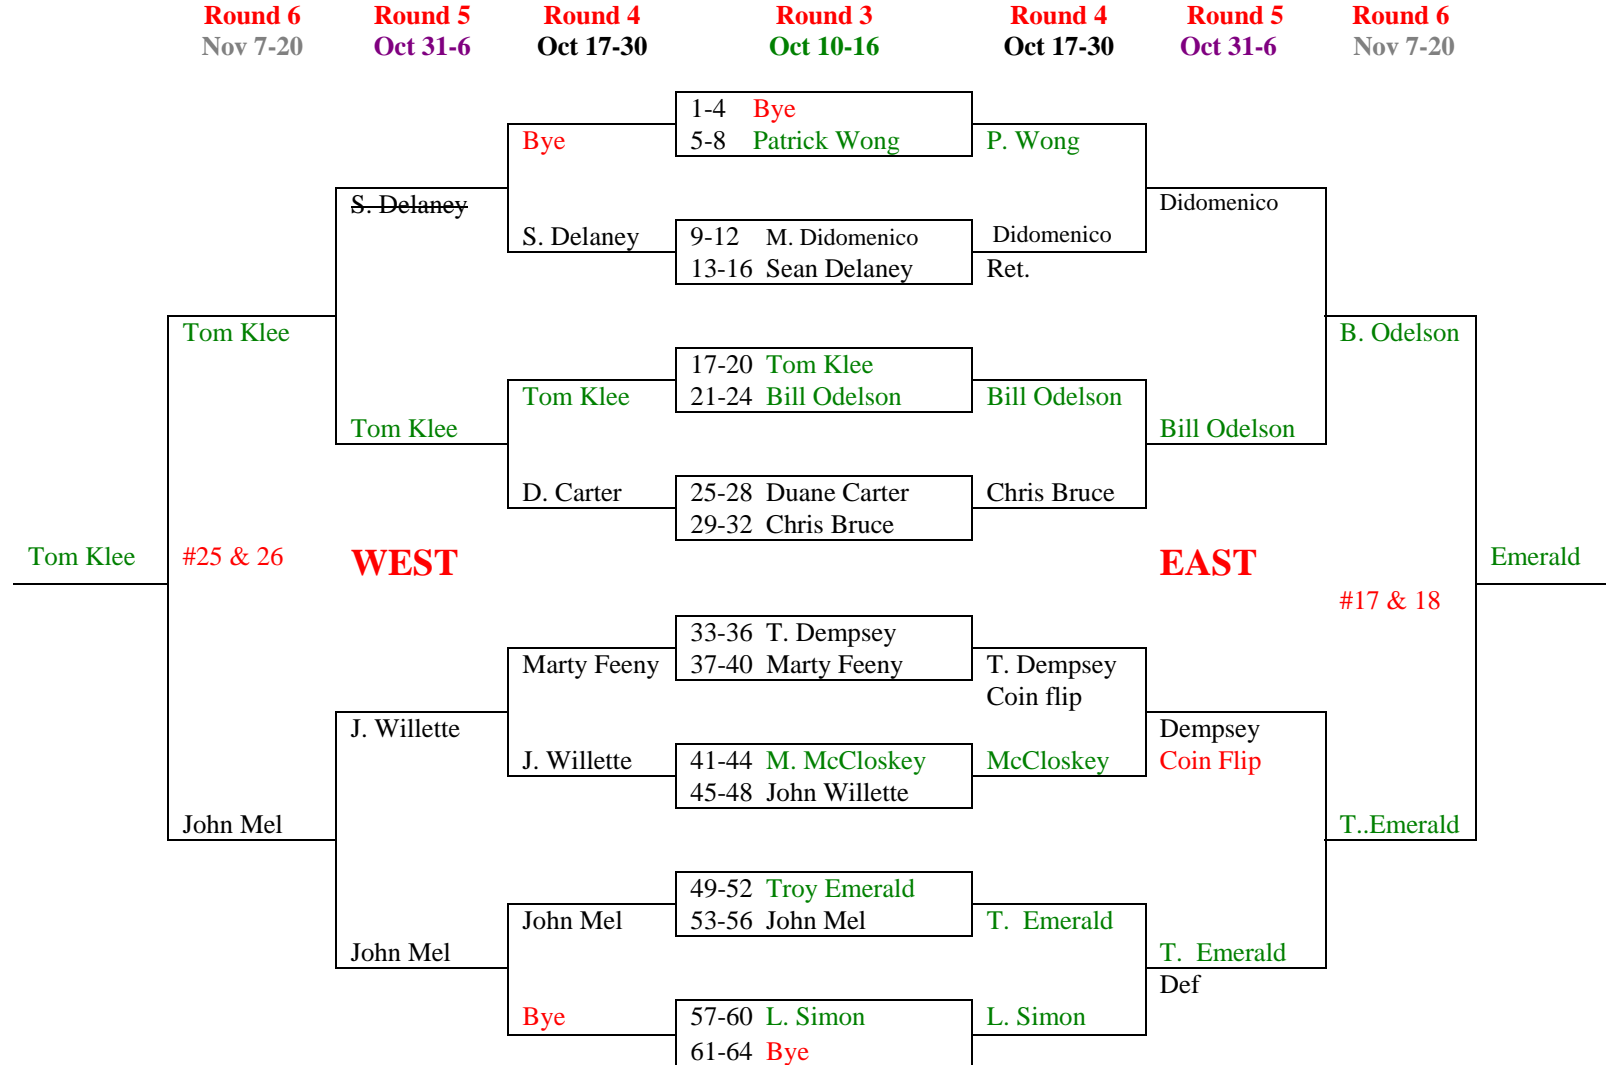

MAIN DRAW pg. 2

Dana Hills Tennis Center Compass Draw Event – FALL 2016

Main Draw – Lower Half

Dana Hills Tennis Center Compass Draw Event – FALL 2016

NORTH DRAW

(Round #2 Losers from the East Draw)

Dana Hills Tennis Center Compass Draw Event – FALL 2016

NORTHWEST SECTION

2nd Round Losers from
North-West Division (NORTH DRAW) Above

NORTHEAST SECTION

2nd Round Losers from
North-East Division (NORTH DRAW) Above

Semi Final Round Losers from
North-West Division (NORTH DRAW)

Semi Final Losers from
North-East Division (NORTH DRAW)

Dana Hills Tennis Center Compass Draw Event – FALL 2016
3rd Round Losers from EAST side of Main Draw (NORTHEAST DRAW)

(Round #3 Losers from the East Draw)

Round 6 Nov 7-20 **Round 5** Oct 31-6 **Round 4** Oct 17-30 **Round 5** Oct 31-6 **Round 6** Nov 7-20

NORTH NORTHWEST
 Semi Final Losers from the Northeast-West Division above

NORTH NORTHEAST
 Semi Final Losers from the NORTHEAST-East division above