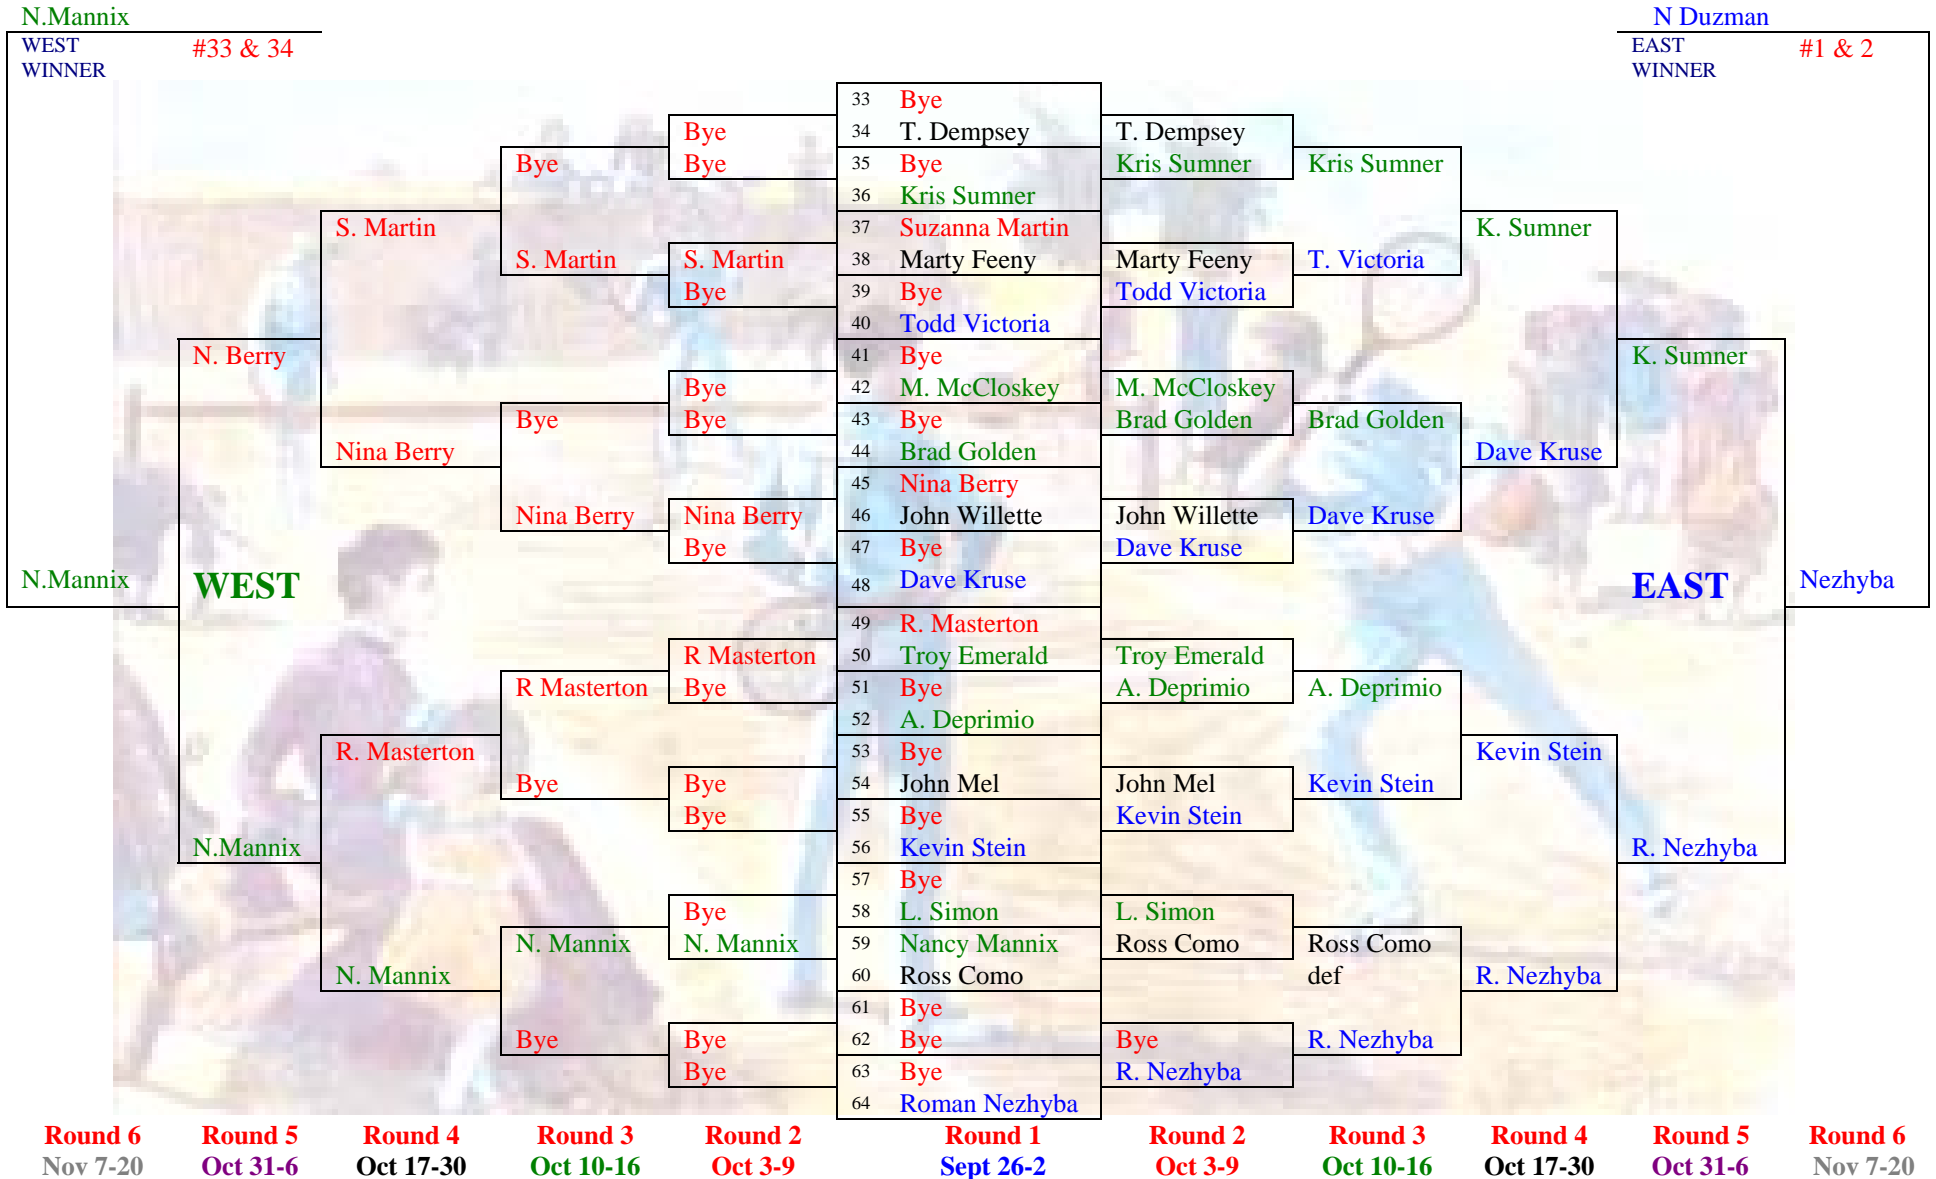

MAIN DRAW pg. 2

Dana Hills Tennis Center Compass Draw Event – FALL 2016

Main Draw – Lower Half

Dana Hills Tennis Center Compass Draw Event – FALL 2016

NORTH DRAW

(Round #2 Losers from the East Draw)

Dana Hills Tennis Center Compass Draw Event – FALL 2016

NORTHWEST SECTION

2nd Round Losers from
North-West Division (NORTH DRAW) Above

NORTHEAST SECTION

2nd Round Losers from
North-East Division (NORTH DRAW) Above

Semi Final Round Losers from
North-West Division (NORTH DRAW)

Semi Final Losers from
North-East Division (NORTH DRAW)

Dana Hills Tennis Center Compass Draw Event – FALL 2016
3rd Round Losers from EAST side of Main Draw (NORTHEAST DRAW)

(Round #3 Losers from the East Draw)

Round 6 Nov 7-20 **Round 5** Oct 31-6 **Round 4** Oct 17-30 **Round 5** Oct 31-6 **Round 6** Nov 7-20

NORTH NORTHWEST
 Semi Final Losers from the Northeast-West Division above

NORTH NORTHEAST
 Semi Final Losers from the NORTHEAST-East division above