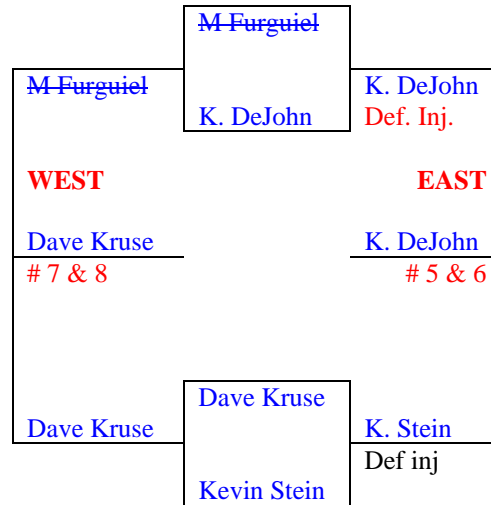

Dana Hills Tennis Center Compass Draw Event – FALL 2016
4th Round Losers from EAST Side of MAIN DRAW

Round 6   **Round 5**   **Round 6**
Nov 7-20   Oct 31-6   Nov 7-20