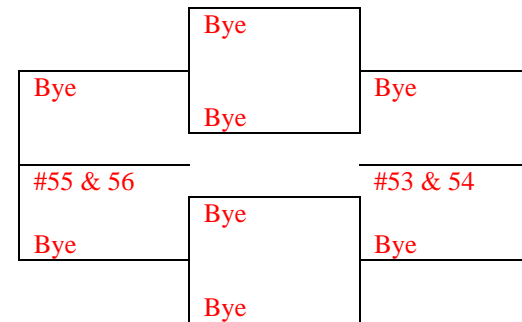

Dana Hills Tennis Center Compass Draw Event – FALL 2016

SOUTH DRAW

(Round #2 Losers from the West Draw)

Round 6 Nov 7-20 Round 5 Oct 31-6 Round 4 Oct 17-30 Round 3 Oct 10-16 Round 4 Oct 17-30 Round 5 Oct 31-6 Round 6 Nov 7-20

Updated 11/21/2016 Dana Hills Tennis Center – Fall 2016

Dana Hills Tennis Center Compass Draw Event – FALL 2016

SOUTHWEST SECTION

2nd Round Losers from
South-West Division (SOUTH DRAW) Above

Round 6 **Round 5** **Round 6**
Nov 7-20 Oct 31-6 Nov 7-20

SOUTHEAST SECTION

2nd Round Losers from
South-East Division (SOUTH DRAW) Above

Round 4 **Round 5** **Round 6**
Nov 7-20 Oct 31-6 Nov 7-20

Semi Final Round Losers from
South-West Division (SOUTH DRAW)

Round 6
Nov 7-20

Semi Final Losers from
South-East Division (SOUTH DRAW)

Round 6
Nov 7-20

Dana Hills Tennis Center Compass Draw Event – FALL 2016
Round #3 Losers from the WEST Side of MAIN DRAW (SOUTHWEST DRAW)

(Round #3 Losers from the West Draw)