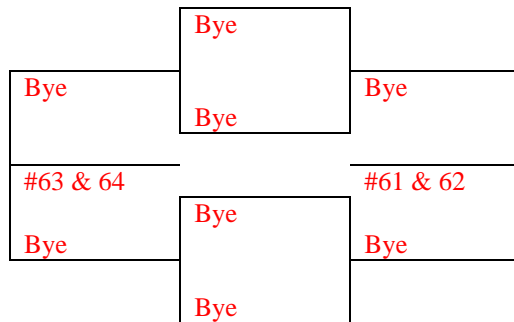

Dana Hills Tennis Center Compass Draw Event – FALL 2016
4th Round Losers from EAST Side of MAIN DRAW

Round 6 **Round 5** **Round 6**
 Nov 7-20 Oct 31-6 Nov 7-20

Nov 7-20

5th Round **Loser**
From the **EAST**

Dana Hills Tennis Center Compass Draw Event – FALL 2016

SOUTH DRAW

(Round #2 Losers from the West Draw)

Round 6 Nov 7-20 Round 5 Oct 31-6 Round 4 Oct 17-30 Round 3 Oct 10-16 Round 4 Oct 17-30 Round 5 Oct 31-6 Round 6 Nov 7-20

Updated 11/21/2016 Dana Hills Tennis Center – Fall 2016

Dana Hills Tennis Center Compass Draw Event – FALL 2016

SOUTHWEST SECTION

2nd Round Losers from
South-West Division (SOUTH DRAW) Above

Round 6 **Round 5** **Round 6**
Nov 7-20 Oct 31-6 Nov 7-20