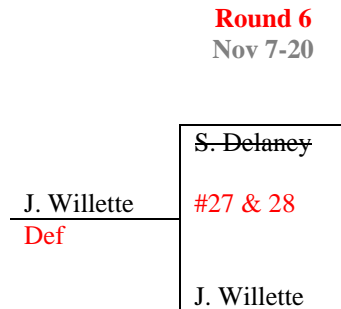

MAIN DRAW pg. 2

Dana Hills Tennis Center Compass Draw Event – FALL 2016

Main Draw – Lower Half

Dana Hills Tennis Center Compass Draw Event – FALL 2016

NORTH DRAW

(Round #2 Losers from the East Draw)

Dana Hills Tennis Center Compass Draw Event – FALL 2016

NORTHWEST SECTION

2nd Round Losers from
North-West Division (NORTH DRAW) Above

NORTHEAST SECTION

2nd Round Losers from
North-East Division (NORTH DRAW) Above

Semi Final Round Losers from
North-West Division (NORTH DRAW)

Semi Final Losers from
North-East Division (NORTH DRAW)

Dana Hills Tennis Center Compass Draw Event – FALL 2016
3rd Round Losers from EAST side of Main Draw (NORTHEAST DRAW)

(Round #3 Losers from the East Draw)