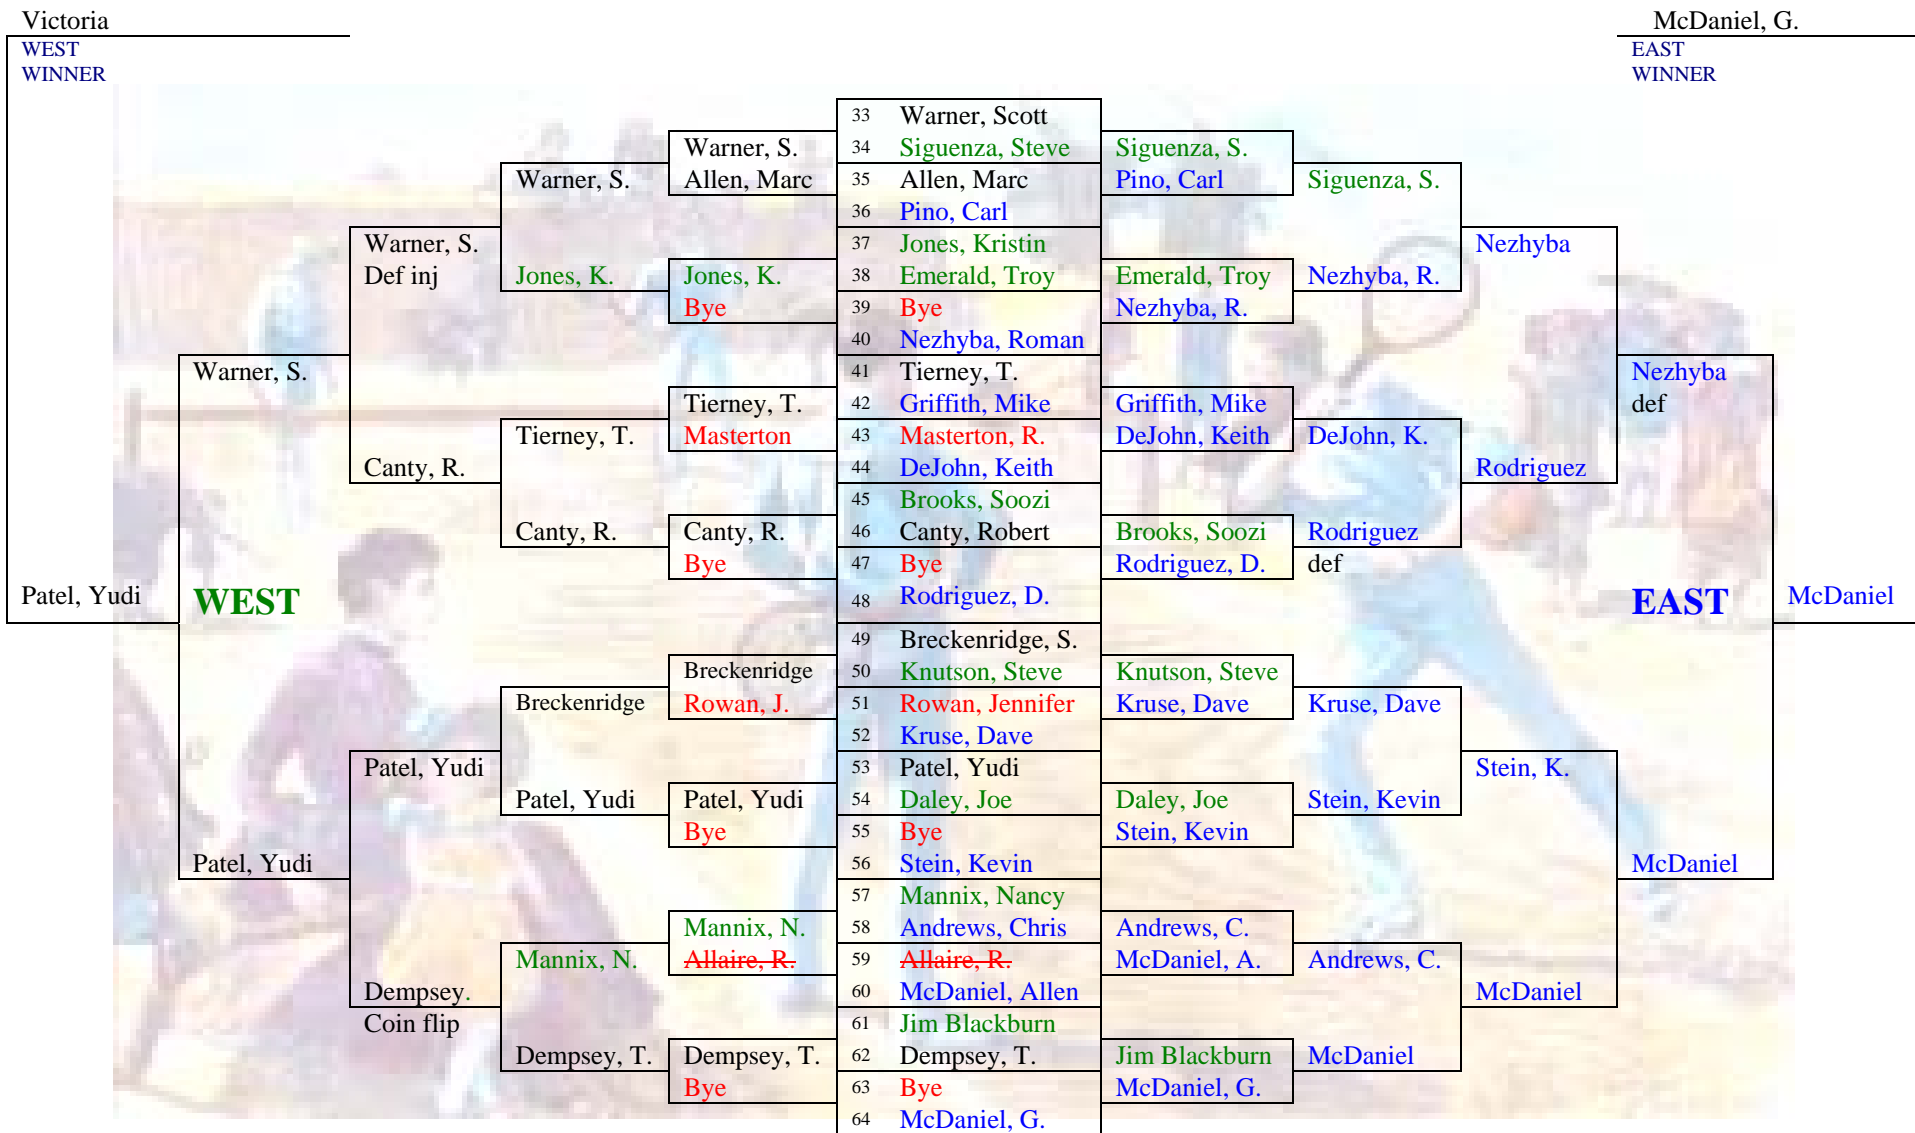

Updated 06/12/2015

MAIN DRAW pg. 2

Dana Hills Tennis Center Compass Draw Event – Spring 2015

Main Draw – Lower Half

Round 6 May 25-31
 Round 5 May 11-24
 Round 4 April 27-10
 Round 3 April 20-26
 Round 2 April 13-19
 Round 1 April 4-12
 Round 2 April 13-19
 Round 3 April 20-26
 Round 4 April 27-10
 Round 5 May 11-24
 Round 6 May 25-31

Updated 06/12/2015

Dana Hills Tennis Center Compass Draw Event – Spring 2015

NORTH DRAW

(Round #2 Losers from the East Draw)

Updated 06/12/2015

Dana Hills Tennis Center Compass Draw Event – Spring 2015

NORTHWEST SECTION