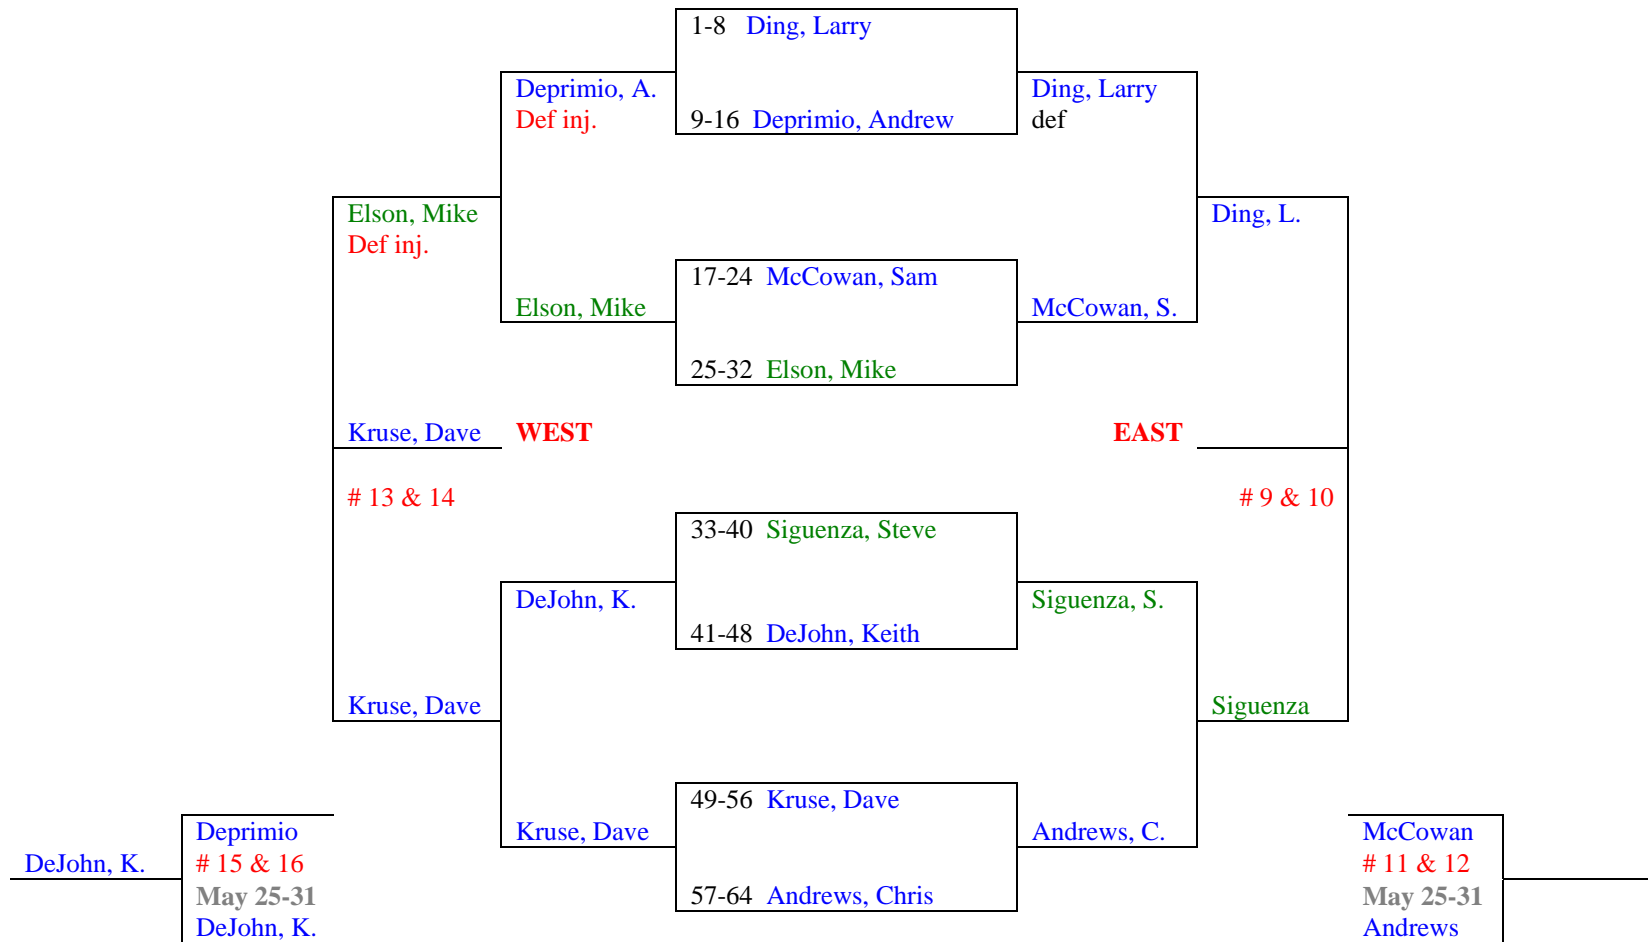

Round 5
May 11-24

Round 6
May 25-31

Semi Final Round Losers from
North-West Division (NORTH DRAW)

Round 6
May 25-31

Semi Final Losers from
North-East Division (NORTH DRAW)

Round 6
May 25-31

Updated 06/12/2015

Dana Hills Tennis Center Compass Draw Event – Spring 2015 3rd Round Losers from EAST side of Main Draw (NORTHEAST DRAW)

(Round #3 Losers from the East Draw)

Round 6 **Round 5** **Round 4** **Round 5** **Round 6**
May 25-31 May 11-24 April 27-10 May 11-24 May 25-31

NORTH NORTHWEST
Semi Final Losers from the Northeast-West Division above

NORTH NORTHEAST
Semi Final Losers from the NORTHEAST-East division above

Updated 06/12/2015

Dana Hills Tennis Center Compass Draw Event – Spring 2015
4th Round Losers from EAST Side of MAIN DRAW

May 25-31

Carter, D.

Warner, S.

#35 & 36

Warner, S.

5th Round **Loser**
From the **WEST**