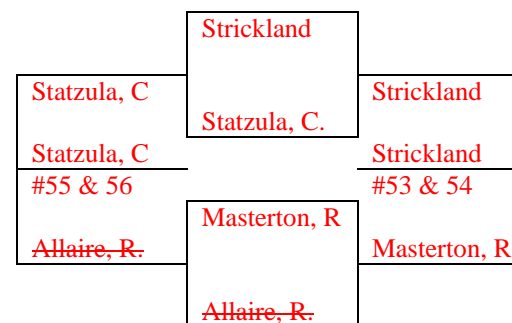

Round 6 **Round 5** **Round 6**
May 25-31 May 11-24 May 25-31

May 25-31

Lipscomb

#3 & 4

Nezhyba

5th Round **Loser**
From the **EAST**

Updated 06/12/2015

Dana Hills Tennis Center Compass Draw Event – Spring 2015

SOUTH DRAW

(Round #2 Losers from the West Draw)

Updated 06/12/2015

Dana Hills Tennis Center Compass Draw Event – Spring 2015

SOUTHWEST SECTION

2nd Round Losers from
South-West Division (SOUTH DRAW) Above

Round 6 **Round 5** **Round 6**
May 25-31 May 11-24 May 25-31

SOUTHEAST SECTION

2nd Round Losers from
South-East Division (SOUTH DRAW) Above

Round 4 **Round 5** **Round 6**
May 25-31 May 11-24 May 25-31

Semi Final Round Losers from
South-West Division (SOUTH DRAW)

Round 6
May 25-31