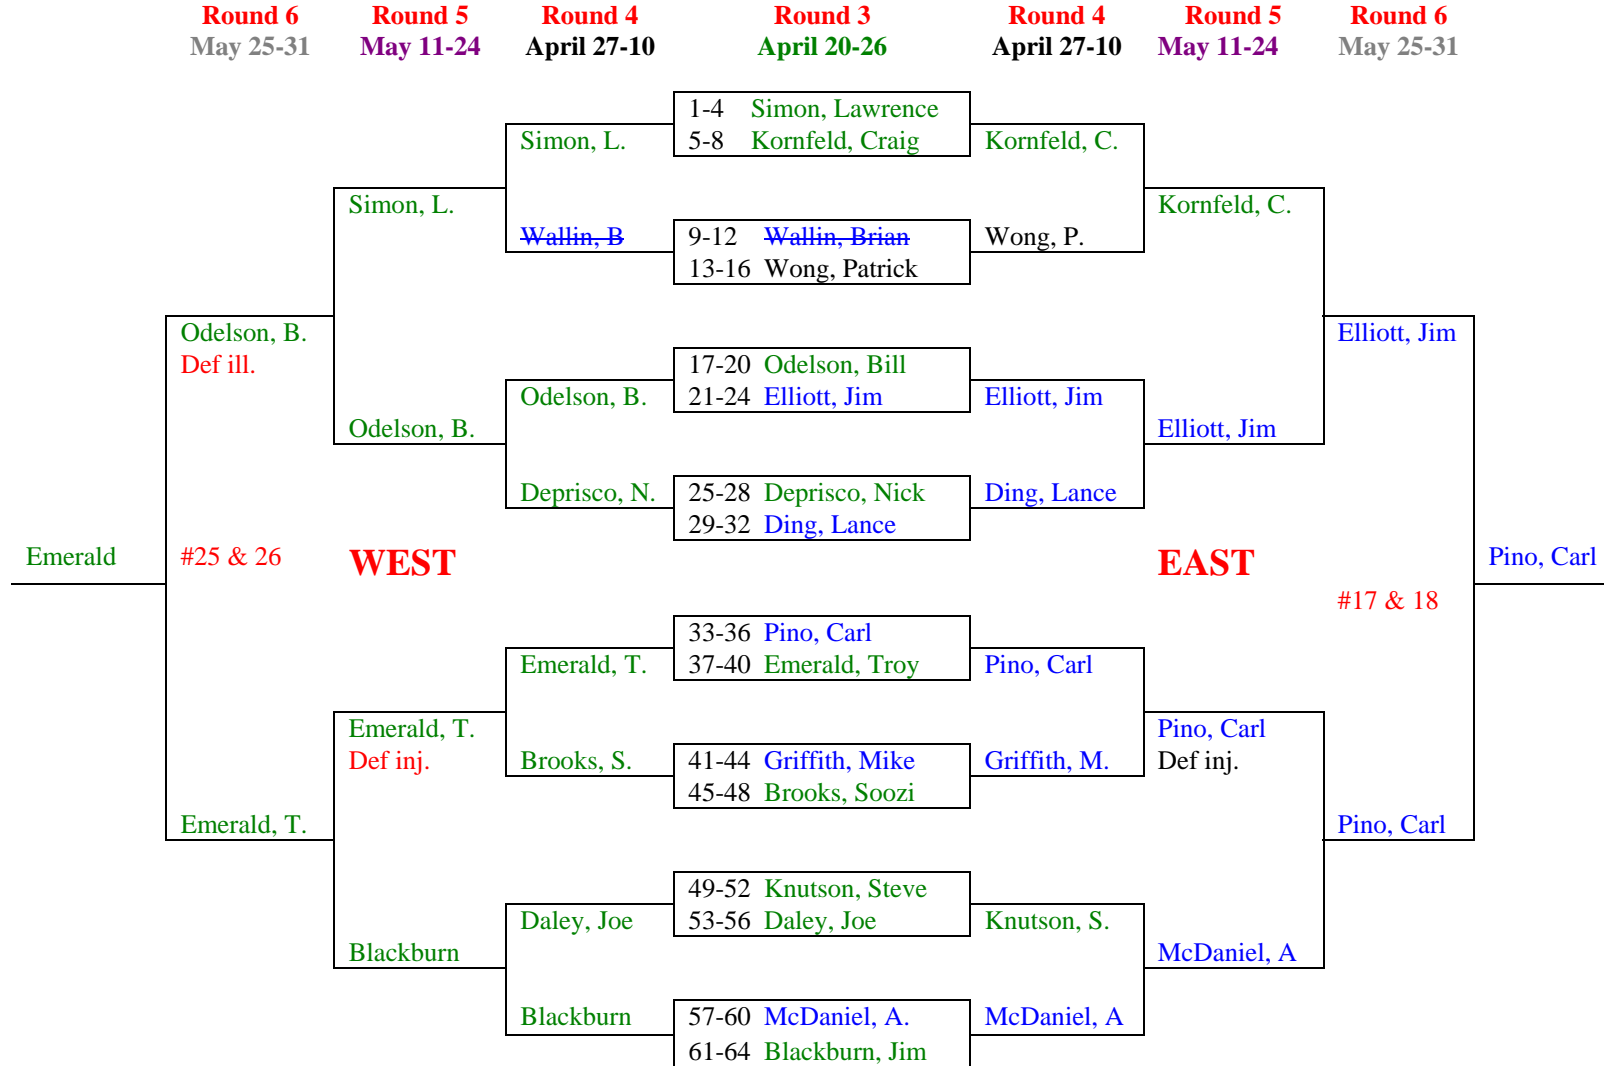

Updated 06/12/2015

MAIN DRAW pg. 2

Dana Hills Tennis Center Compass Draw Event – Spring 2015

Main Draw – Lower Half

Round 6 May 25-31
 Round 5 May 11-24
 Round 4 April 27-10
 Round 3 April 20-26
 Round 2 April 13-19
 Round 1 April 4-12
 Round 2 April 13-19
 Round 3 April 20-26
 Round 4 April 27-10
 Round 5 May 11-24
 Round 6 May 25-31

Updated 06/12/2015

Dana Hills Tennis Center Compass Draw Event – Spring 2015

NORTH DRAW

(Round #2 Losers from the East Draw)

Updated 06/12/2015

Dana Hills Tennis Center Compass Draw Event – Spring 2015

NORTHWEST SECTION

Round 5
May 11-24

Round 6
May 25-31

Semi Final Round Losers from
North-West Division (NORTH DRAW)

Round 6
May 25-31

Semi Final Losers from
North-East Division (NORTH DRAW)

Round 6
May 25-31

Updated 06/12/2015

May 25-31

Carter, D.

Warner, S.

#35 & 36

Warner, S.

5th Round **Loser**
From the **WEST**