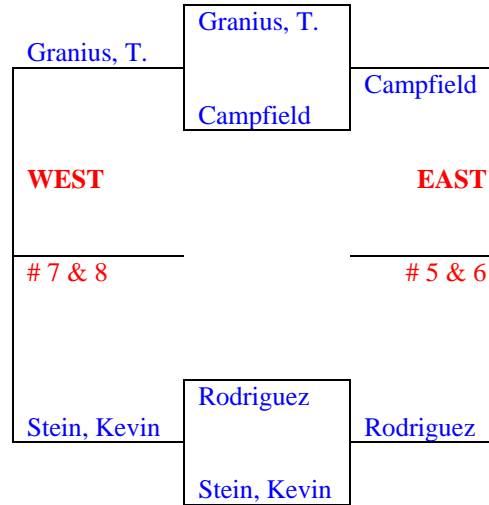

Updated 06/12/2015

Dana Hills Tennis Center Compass Draw Event – Spring 2015
4th Round Losers from EAST Side of MAIN DRAW

Round 6   **Round 5**   **Round 6**
May 25-31   May 11-24   May 25-31

May 25-31

Lipscomb

#3 & 4

Nezhyba

5th Round   **Loser**
From the   **EAST**