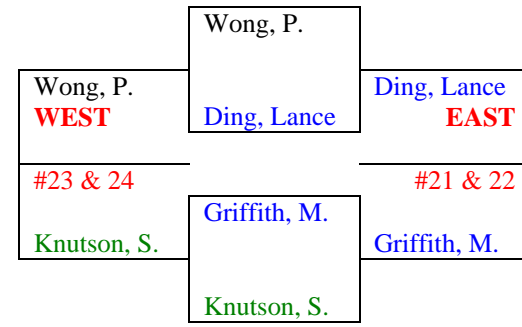

Updated 06/12/2015

Dana Hills Tennis Center Compass Draw Event – Spring 2015

NORTH DRAW

(Round #2 Losers from the East Draw)

Updated 06/12/2015

Dana Hills Tennis Center Compass Draw Event – Spring 2015

NORTHWEST SECTION

2nd Round Losers from
North-West Division (NORTH DRAW) Above

Round 6
May 25-31

Round 5
May 11-24

Round 6
May 25-31

NORTHEAST SECTION

2nd Round Losers from
North-East Division (NORTH DRAW) Above

Round 6
May 25-31

Round 5
May 11-24

Round 6
May 25-31

Semi Final Round Losers from
North-West Division (NORTH DRAW)

Round 6
May 25-31

Semi Final Losers from
North-East Division (NORTH DRAW)

Round 6
May 25-31

Updated 06/12/2015