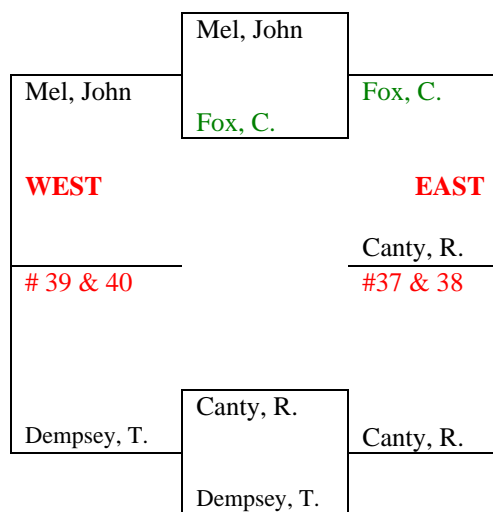

NORTH NORTHWEST
Semi Final Losers from the Northeast-West Division above

NORTH NORTHEAST
Semi Final Losers from the NORTHEAST-East division above

Updated 06/12/2015

Dana Hills Tennis Center Compass Draw Event – Spring 2015
4th Round Losers from EAST Side of MAIN DRAW

SOUTHEAST SECTION

2nd Round Losers from
South-East Division (SOUTH DRAW) Above

Round 4 **Round 5** **Round 6**
May 25-31 May 11-24 May 25-31

Semi Final Round Losers from
South-West Division (SOUTH DRAW)

Round 6
May 25-31

Semi Final Losers from
South-East Division (SOUTH DRAW)

Round 6
May 25-31

Updated 06/12/2015

Dana Hills Tennis Center Compass Draw Event – Spring 2015

4th Round Losers from WEST side of MAIN DRAW

Round 6 **Round 5** **Round 6**
May 25-31 May 11-24 May 25-31

May 25-31

Carter, D.

Warner, S.

#35 & 36

Warner, S.

5th Round **Loser**
From the **WEST**