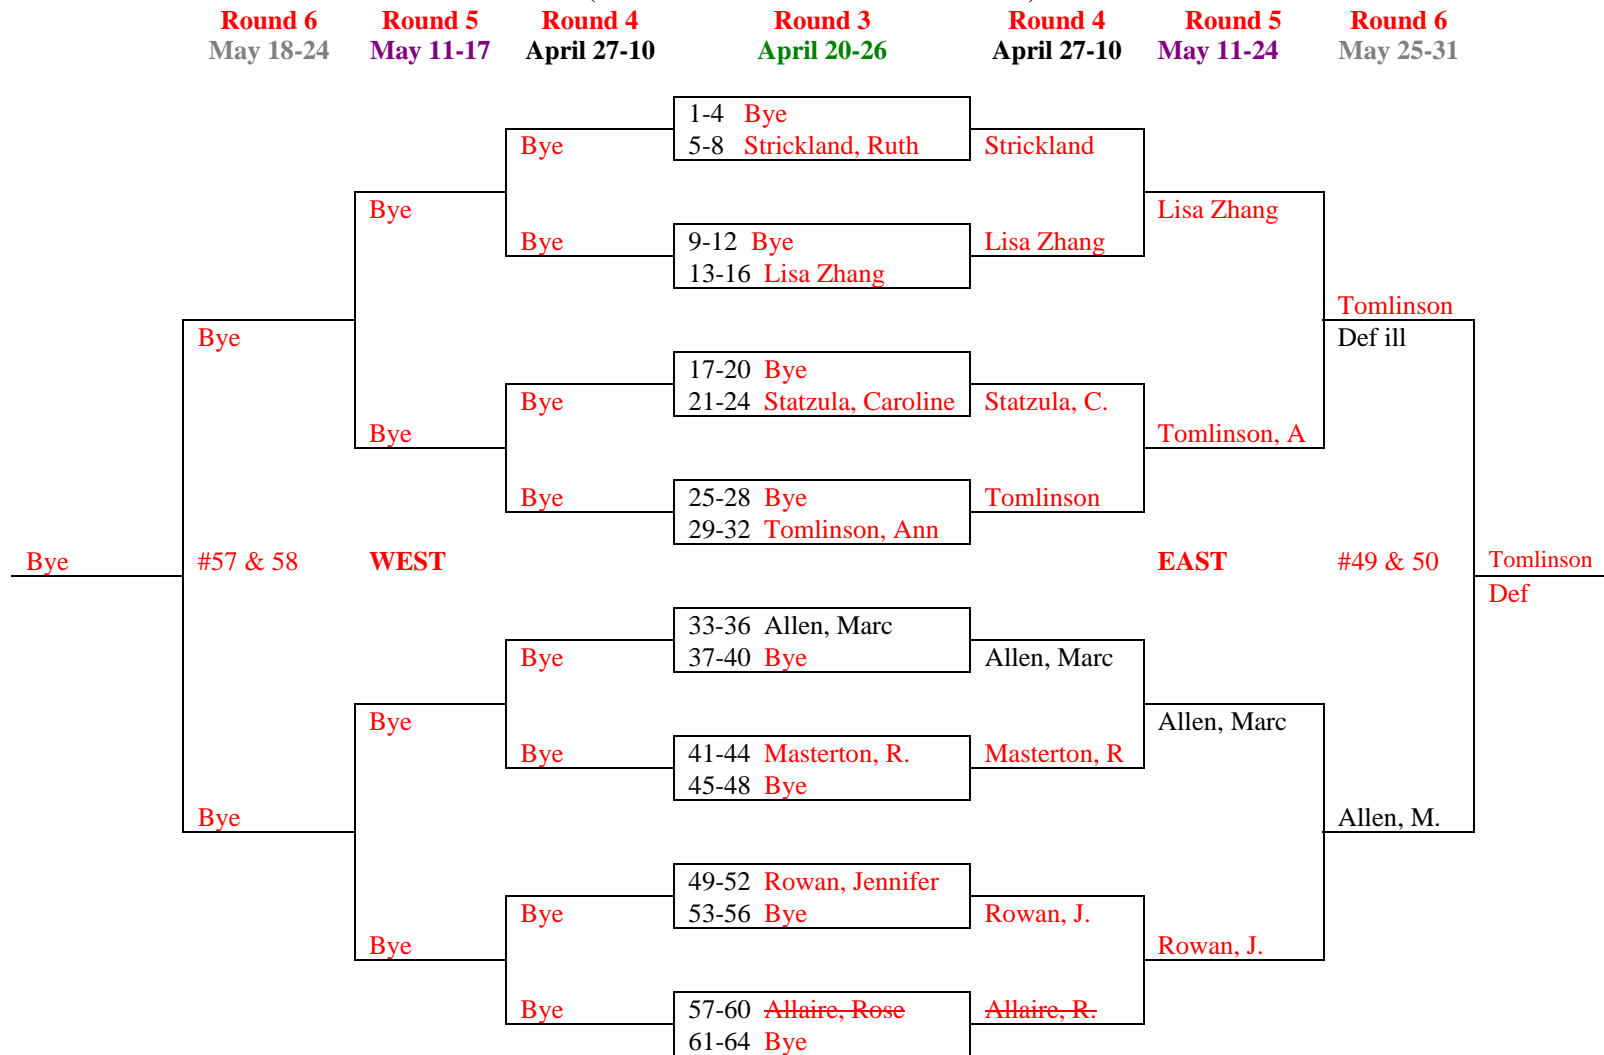

NORTH NORTHWEST
Semi Final Losers from the Northeast-West Division above

NORTH NORTHEAST
Semi Final Losers from the NORTHEAST-East division above

Updated 06/12/2015

Dana Hills Tennis Center Compass Draw Event – Spring 2015
4th Round Losers from EAST Side of MAIN DRAW

Round 6 **Round 5** **Round 6**
May 25-31 May 11-24 May 25-31

May 25-31

Lipscomb

#3 & 4

Nezhyba

5th Round **Loser**
From the **EAST**

Updated 06/12/2015

Dana Hills Tennis Center Compass Draw Event – Spring 2015

SOUTH DRAW

(Round #2 Losers from the West Draw)

Updated 06/12/2015

Dana Hills Tennis Center Compass Draw Event – Spring 2015

SOUTHWEST SECTION

2nd Round Losers from
South-West Division (SOUTH DRAW) Above

Round 6 **Round 5** **Round 6**
May 25-31 May 11-24 May 25-31

SOUTHEAST SECTION

2nd Round Losers from
South-East Division (SOUTH DRAW) Above

Round 4 **Round 5** **Round 6**
May 25-31 May 11-24 May 25-31

Semi Final Round Losers from
South-West Division (SOUTH DRAW)

Round 6
May 25-31