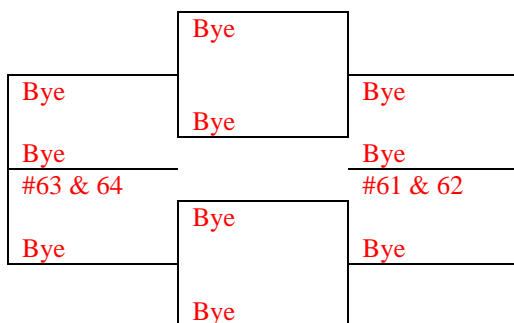

Round 6 **Round 5** **Round 6**
May 25-31 May 11-24 May 25-31

May 25-31

Lipscomb

#3 & 4

Nezhyba

5th Round **Loser**
From the **EAST**

Updated 06/12/2015

Dana Hills Tennis Center Compass Draw Event – Spring 2015

SOUTH DRAW

(Round #2 Losers from the West Draw)

Updated 06/12/2015

Dana Hills Tennis Center Compass Draw Event – Spring 2015

SOUTHWEST SECTION

2nd Round Losers from
South-West Division (SOUTH DRAW) Above

Round 6 **Round 5** **Round 6**
May 25-31 May 11-24 May 25-31

SOUTHEAST SECTION

2nd Round Losers from
South-East Division (SOUTH DRAW) Above

Round 4 **Round 5** **Round 6**
May 25-31 May 11-24 May 25-31

Semi Final Round Losers from
South-West Division (SOUTH DRAW)

Round 6
May 25-31