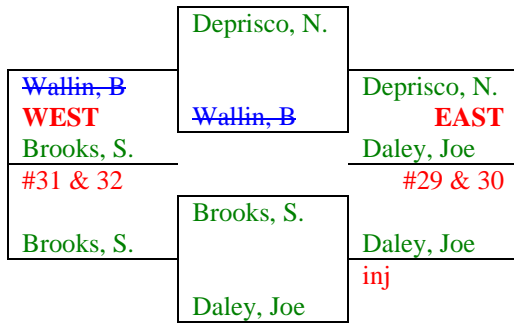

Updated 06/12/2015

Dana Hills Tennis Center Compass Draw Event – Spring 2015

NORTH DRAW

(Round #2 Losers from the East Draw)

Updated 06/12/2015

Dana Hills Tennis Center Compass Draw Event – Spring 2015

NORTHWEST SECTION

2nd Round Losers from
North-West Division (NORTH DRAW) Above

Round 6
May 25-31

Round 5
May 11-24

Round 6
May 25-31

NORTHEAST SECTION

2nd Round Losers from
North-East Division (NORTH DRAW) Above

Round 6
May 25-31