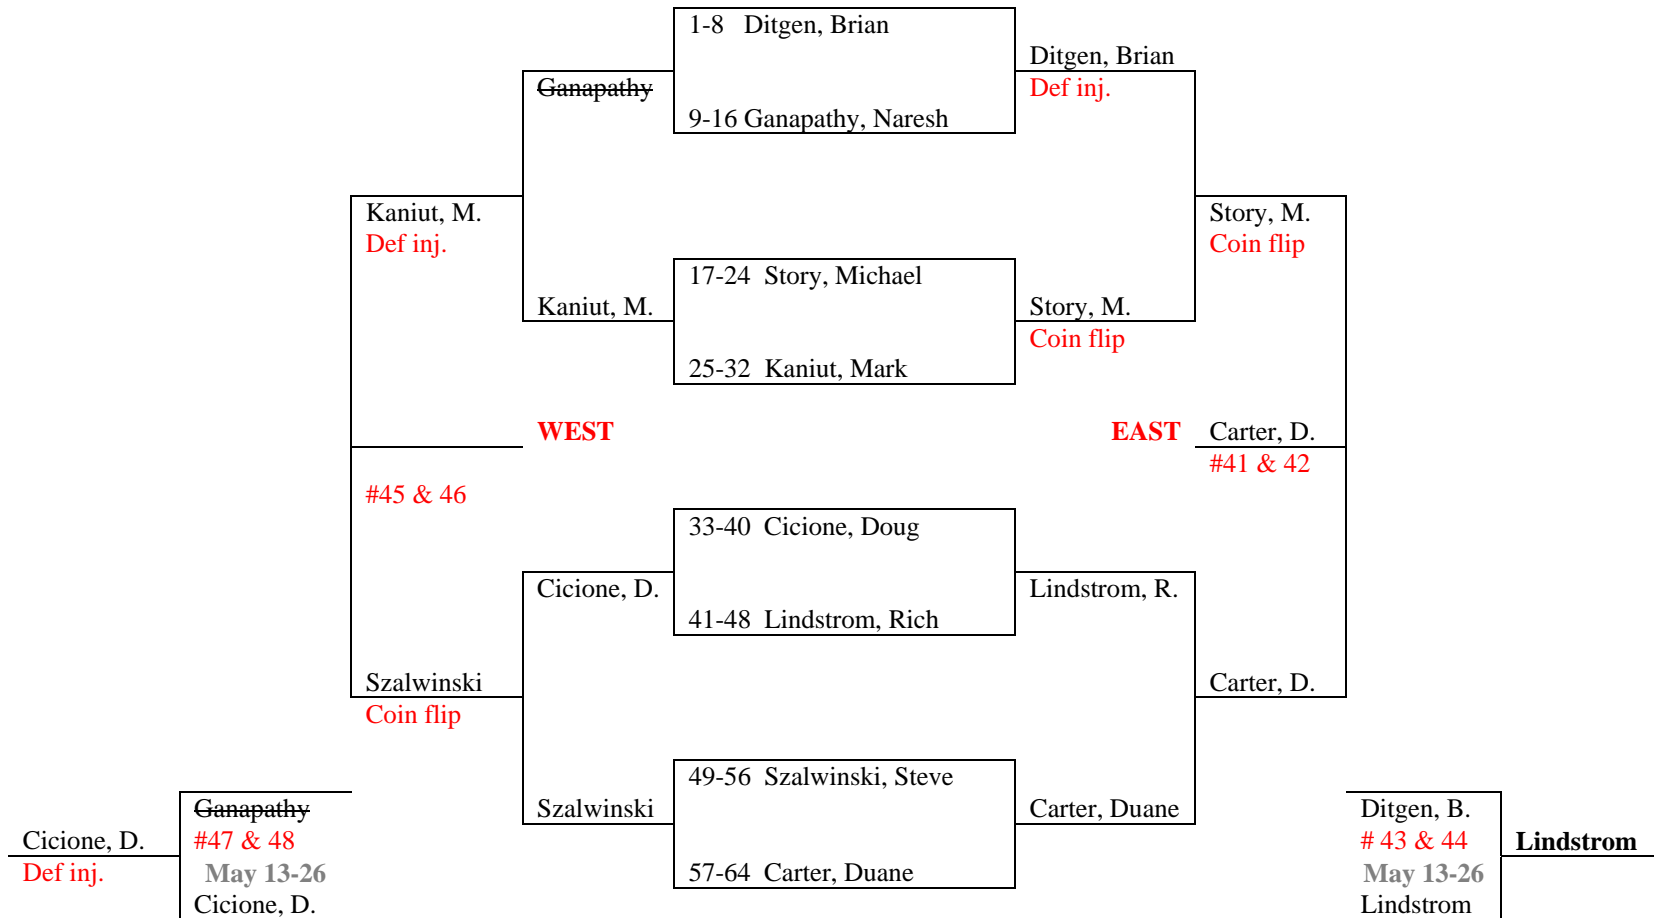

Dana Hills Tennis Center Compass Draw Event – Spring 2013
Round #3 Losers from the WEST Side of MAIN DRAW (SOUTHWEST DRAW)

(Round #3 Losers from the West Draw)

Round 6 May 13-26   **Round 5** May 6-12   **Round 4** April 22-5   **Round 5** May 6-12   **Round 6** May 13-26

SOUTH SOUTHWEST

Semi Final Losers from the SOUTHWEST - West Division above

SOUTH SOUTHEAST

Semi Final Losers from the SOUTHWEST-East division above