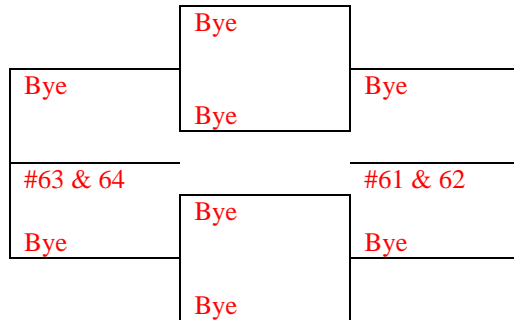

NORTH NORTHWEST
 Semi Final Losers from the Northeast-West Division above

NORTH NORTHEAST
 Semi Final Losers from the NORTHEAST-East division above

Dana Hills Tennis Center Compass Draw Event – Spring 2013
4th Round Losers from EAST Side of MAIN DRAW

Round 6 **Round 5** **Round 6**
May 13-26 May 6-12 May 13-26

May 13-26

5th Round **Loser**
From the **EAST**

Dana Hills Tennis Center Compass Draw Event – Spring 2013

SOUTH DRAW

(Round #2 Losers from the West Draw)

Updated 05/29/2013 Dana Hills Tennis Center – Spring 2013

Dana Hills Tennis Center Compass Draw Event – Spring 2013

SOUTHWEST SECTION

2nd Round Losers from
South-West Division (SOUTH DRAW) Above

Round 6 **Round 5** **Round 6**
May 13-26 May 6-12 May 13-26