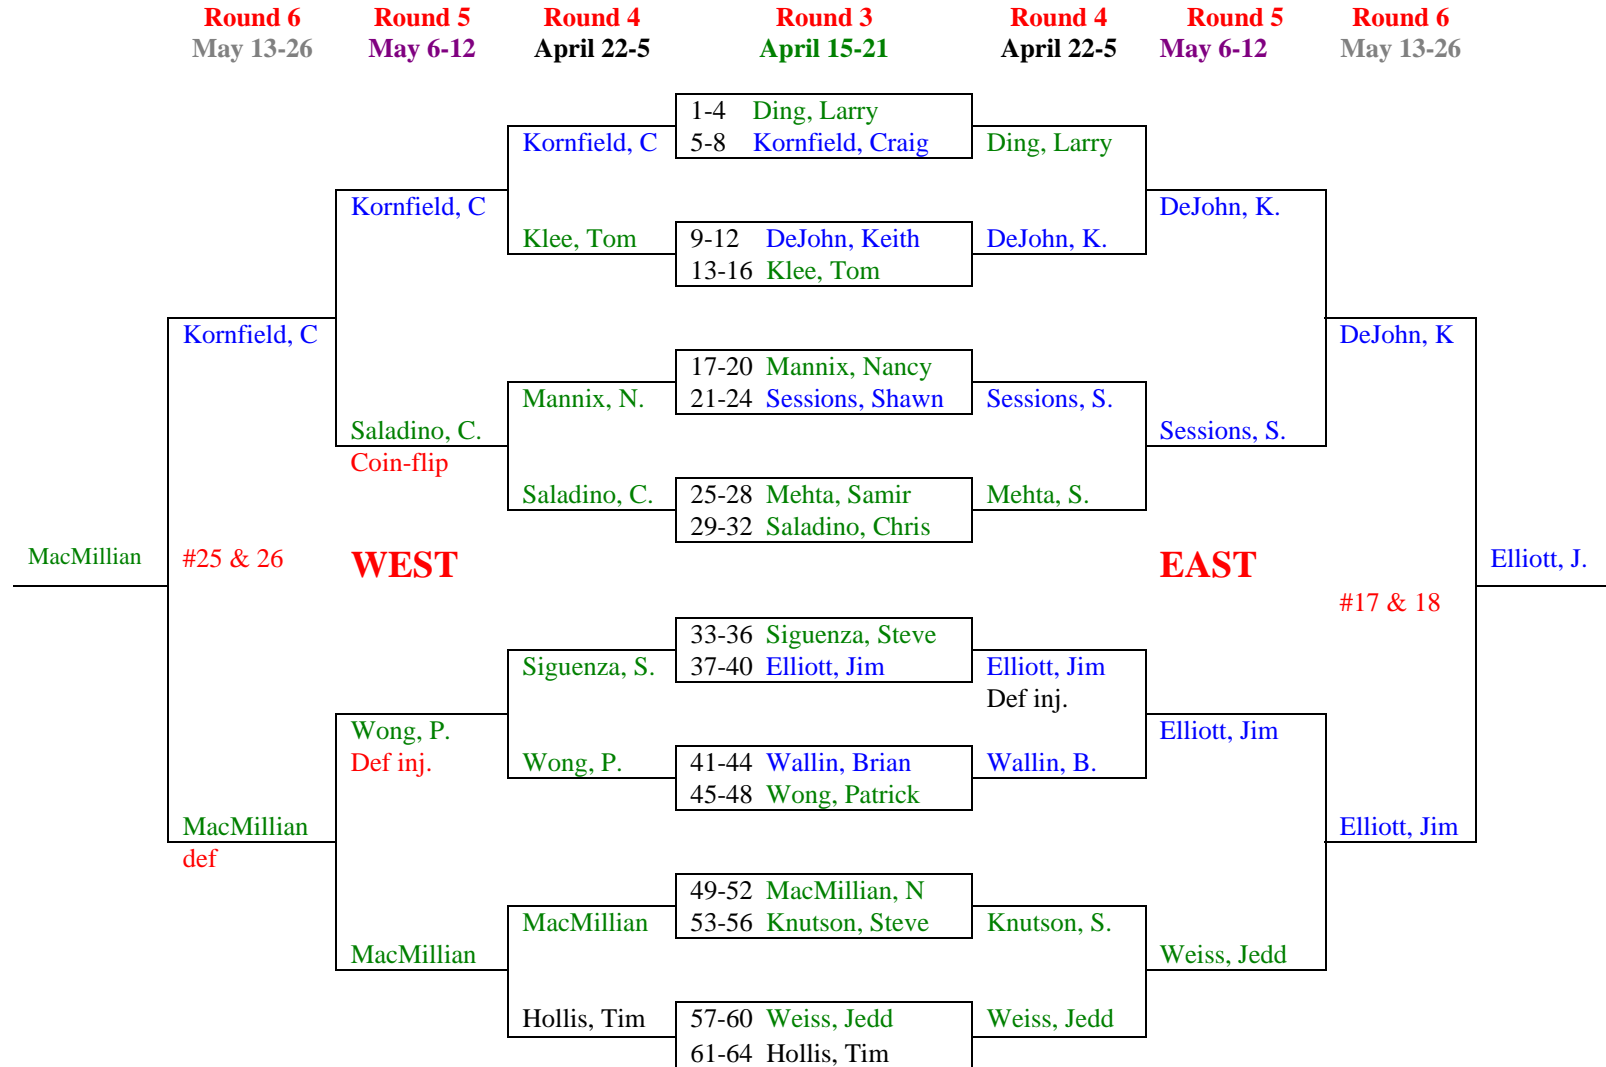

Names in Blue = group 1, Green = group 2, Black = group 3 Red = Women group 3

Round 6 May 13-26 Round 5 May 6-12 Round 4 April 22-5 Round 3 April 15-21 Round 2 April 8-14 Round 1 April 1-7 Round 2 April 8-14 Round 3 April 15-21 Round 4 April 22-5 Round 5 May 6-12 Round 6 May 13-26

MAIN DRAW pg. 2

Dana Hills Tennis Center Compass Draw Event – Spring 2013

Main Draw – Lower Half

Dana Hills Tennis Center Compass Draw Event – Spring 2013

NORTH DRAW

(Round #2 Losers from the East Draw)

Dana Hills Tennis Center Compass Draw Event – Spring 2013

NORTHWEST SECTION

2nd Round Losers from
North-West Division (NORTH DRAW) Above

Round 6 **Round 5** **Round 6**
May 13-26 May 6-12 May 13-26

Semi Final Round Losers from
North-West Division (NORTH DRAW)

Round 6
May 13-26

NORTHEAST SECTION

2nd Round Losers from
North-East Division (NORTH DRAW) Above

Round 6 **Round 5** **Round 6**
May 13-26 May 6-12 May 13-26

Semi Final Losers from
North-East Division (NORTH DRAW)

Round 6
May 13-26