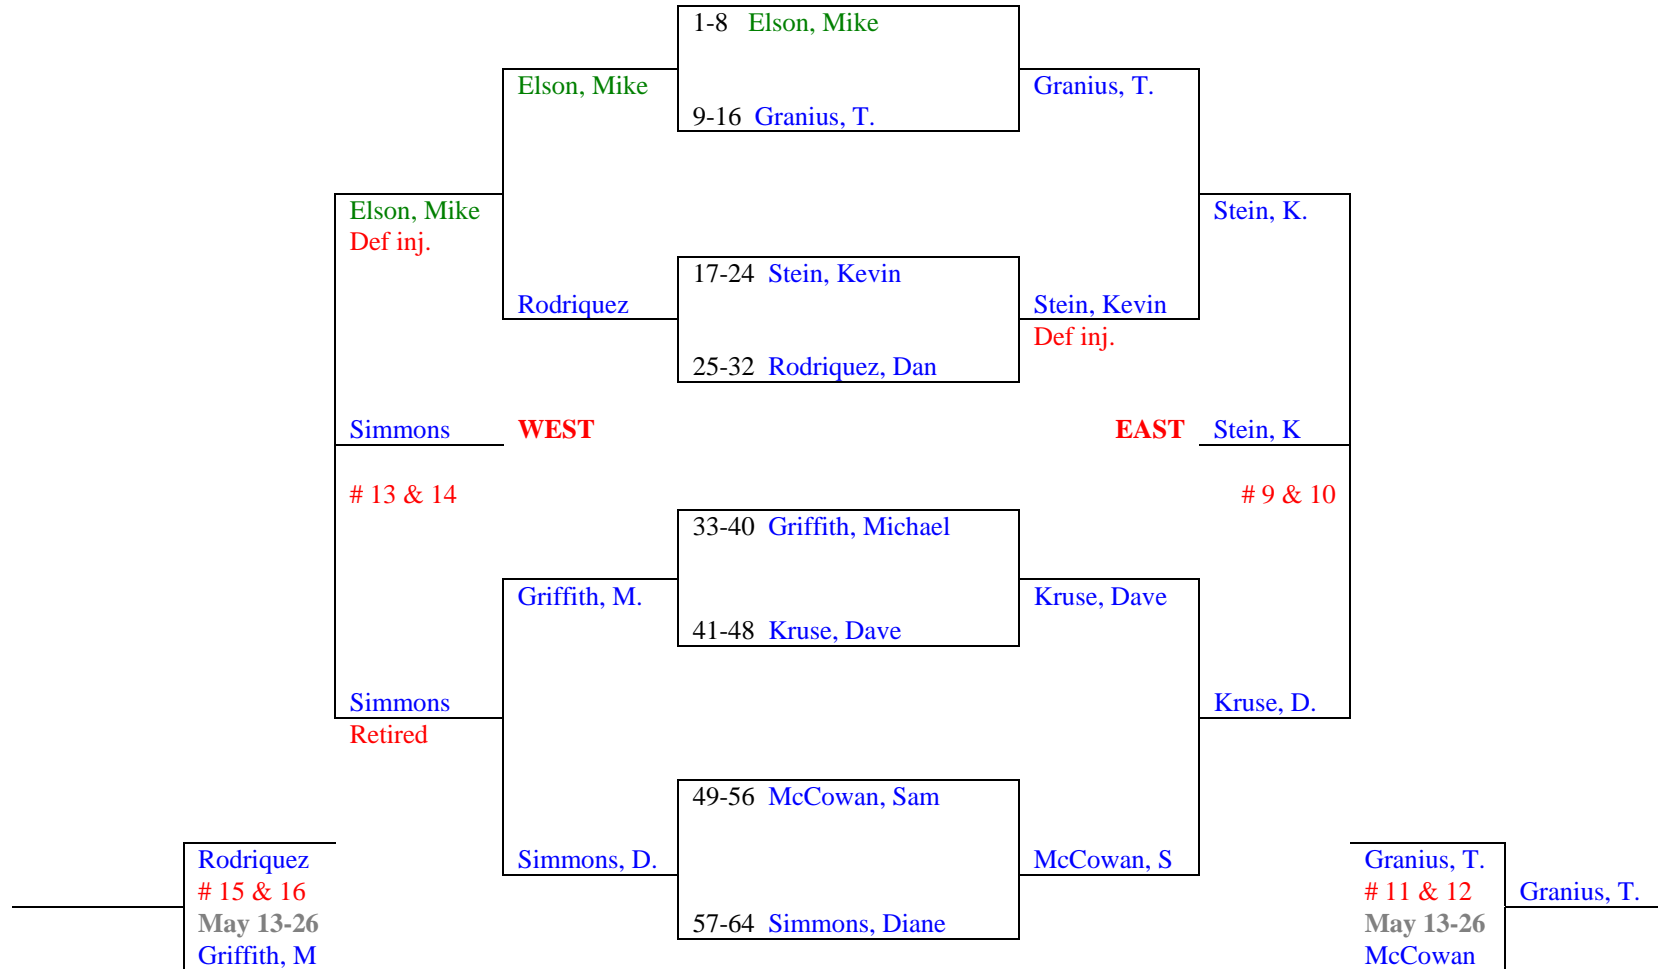

Dana Hills Tennis Center Compass Draw Event – Spring 2013
3rd Round Losers from EAST side of Main Draw (NORTHEAST DRAW)

(Round #3 Losers from the East Draw)

Round 6 May 13-26   **Round 5** May 6-12   **Round 4** April 22-5   **Round 5** May 6-12   **Round 6** May 13-26

NORTH NORTHWEST
Semi Final Losers from the Northeast-West Division above

NORTH NORTHEAST
Semi Final Losers from the NORTHEAST-East division above