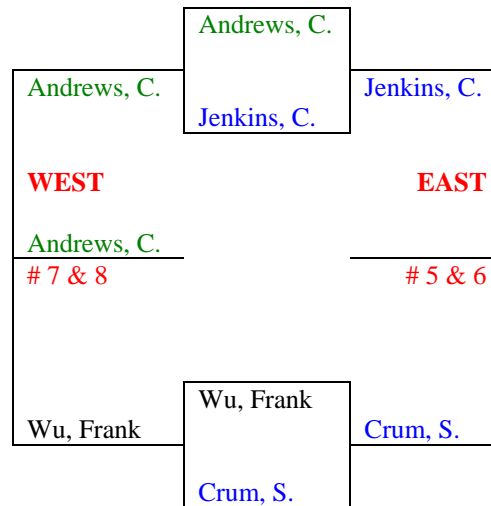

Dana Hills Tennis Center Compass Draw Event – Spring 2013
4th Round Losers from EAST Side of MAIN DRAW

Round 6   **Round 5**   **Round 6**
May 13-26   May 6-12   May 13-26