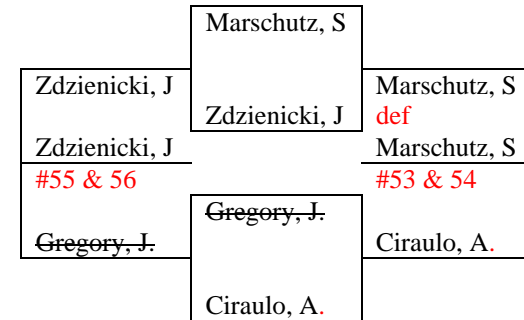

NORTH NORTHWEST
 Semi Final Losers from the Northeast-West Division above

NORTH NORTHEAST
 Semi Final Losers from the NORTHEAST-East division above

Dana Hills Tennis Center Compass Draw Event – Spring 2013
4th Round Losers from EAST Side of MAIN DRAW

Round 6 **Round 5** **Round 6**
May 13-26 May 6-12 May 13-26

May 13-26

5th Round **Loser**
From the **EAST**

Dana Hills Tennis Center Compass Draw Event – Spring 2013

SOUTH DRAW

(Round #2 Losers from the West Draw)

Updated 05/29/2013 Dana Hills Tennis Center – Spring 2013

Dana Hills Tennis Center Compass Draw Event – Spring 2013

SOUTHWEST SECTION

2nd Round Losers from
South-West Division (SOUTH DRAW) Above

Round 6 **Round 5** **Round 6**
May 13-26 May 6-12 May 13-26

SOUTHEAST SECTION

2nd Round Losers from
South-East Division (SOUTH DRAW) Above

Round 4 **Round 5** **Round 6**
May 13-26 May 6-12 May 13-26

Semi Final Round Losers from
South-West Division (SOUTH DRAW)

Round 6
May 13-26