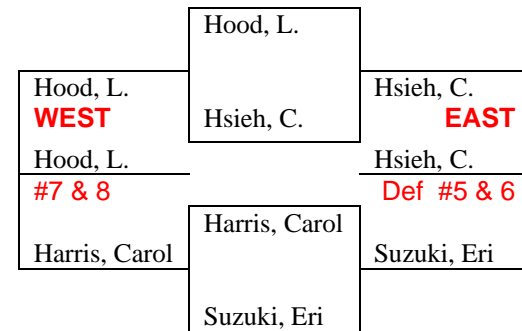

NORTH SECTION

2nd Round Losers from
East Division (MAIN DRAW) Above

Round 4   **Round 3**   **Round 4**
May 6-12   April 22-5   May 6-19