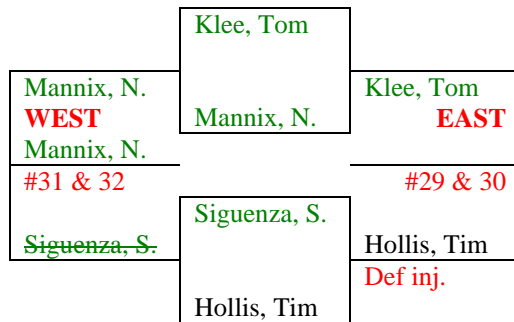

Dana Hills Tennis Center Compass Draw Event – Spring 2013

NORTHWEST SECTION

2nd Round Losers from
North-West Division (NORTH DRAW) Above

Round 6   **Round 5**   **Round 6**
May 13-26   May 6-12   May 13-26