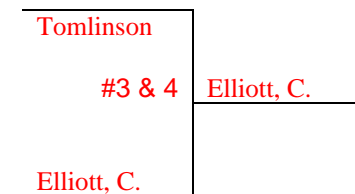

Semi Final Losers from Main Draw (East)

Round 4
May 6-19