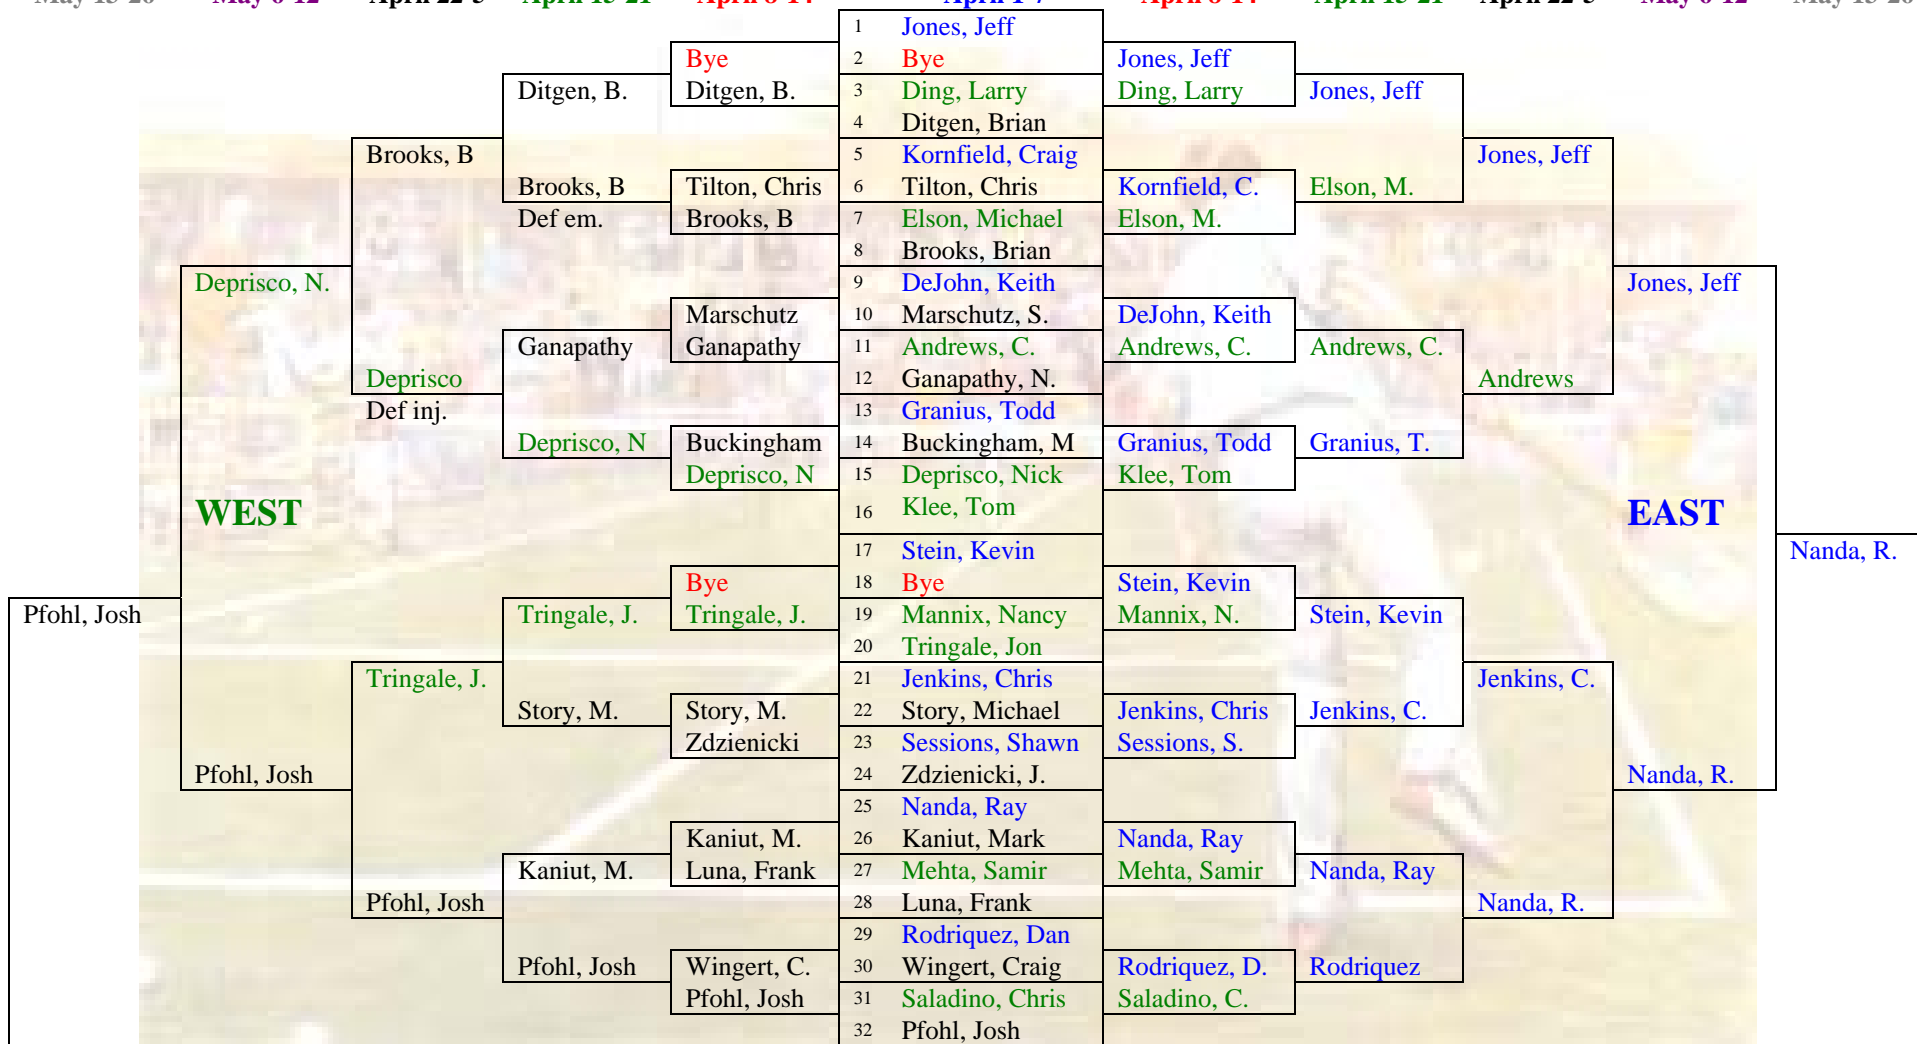

Round 4
May 6-19

Semi Final Losers from Main Draw (East)

Round 4
May 6-19

Dana Hills Tennis Center Compass Draw Event – Spring 2013

Main Draw -Upper Half

MAIN DRAW - EAST & WEST pg. 1

Red numbers denotes final ranking – used for GROUP PLACEMENT NEXT SEASON) & AND FOR PRIZES

Names in Blue = group 1, Green = group 2, Black = group 3 Red = Women group 3

Round 6 May 13-26 Round 5 May 6-12 Round 4 April 22-5 Round 3 April 15-21 Round 2 April 8-14 Round 1 April 1-7 Round 2 April 8-14 Round 3 April 15-21 Round 4 April 22-5 Round 5 May 6-12 Round 6 May 13-26