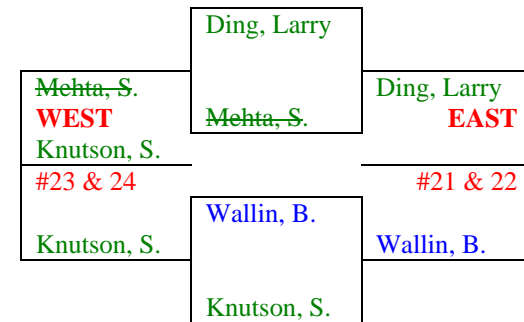

NORTHEAST SECTION

2nd Round Losers from
North-East Division (NORTH DRAW) Above

Round 6   **Round 5**   **Round 6**
May 13-26   May 6-12   May 13-26