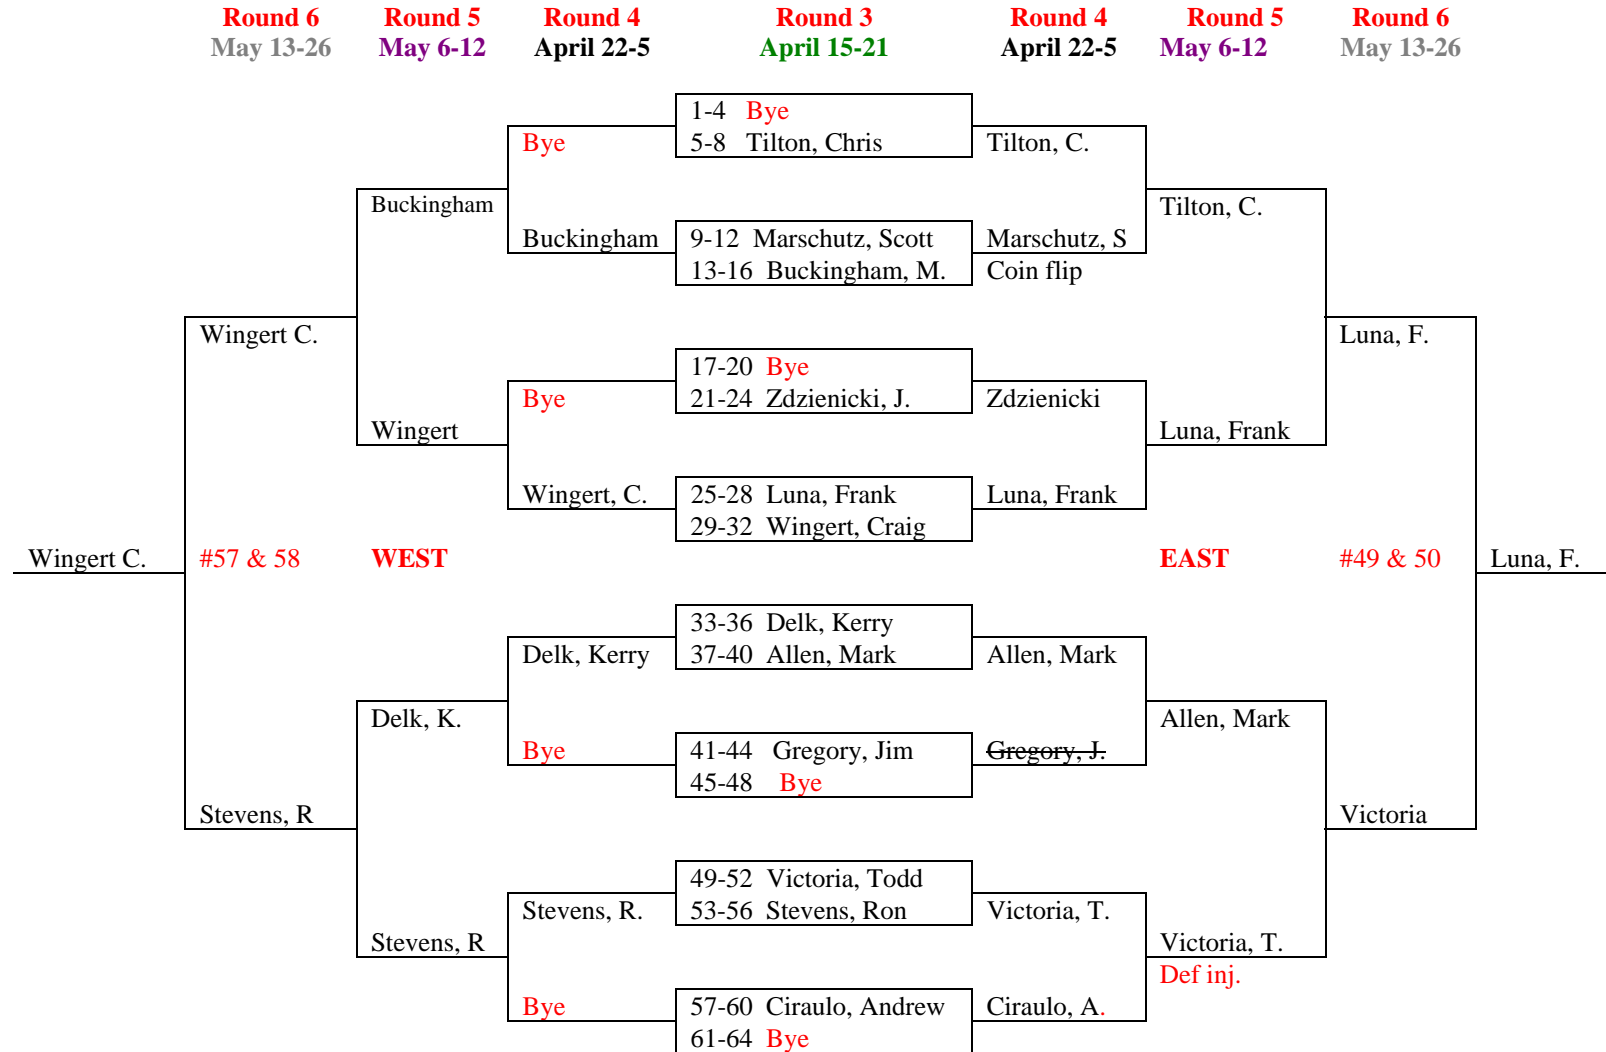

NORTH NORTHWEST
 Semi Final Losers from the Northeast-West Division above

NORTH NORTHEAST
 Semi Final Losers from the NORTHEAST-East division above

Dana Hills Tennis Center Compass Draw Event – Spring 2013
4th Round Losers from EAST Side of MAIN DRAW

Round 6 **Round 5** **Round 6**
May 13-26 May 6-12 May 13-26

May 13-26

5th Round **Loser**
From the **EAST**

Dana Hills Tennis Center Compass Draw Event – Spring 2013

SOUTH DRAW

(Round #2 Losers from the West Draw)

Updated 05/29/2013 Dana Hills Tennis Center – Spring 2013

Dana Hills Tennis Center Compass Draw Event – Spring 2013

SOUTHWEST SECTION

2nd Round Losers from
South-West Division (SOUTH DRAW) Above

Round 6 **Round 5** **Round 6**
May 13-26 May 6-12 May 13-26

SOUTHEAST SECTION

2nd Round Losers from
South-East Division (SOUTH DRAW) Above

Round 4 **Round 5** **Round 6**
May 13-26 May 6-12 May 13-26

Semi Final Round Losers from
South-West Division (SOUTH DRAW)

Round 6
May 13-26