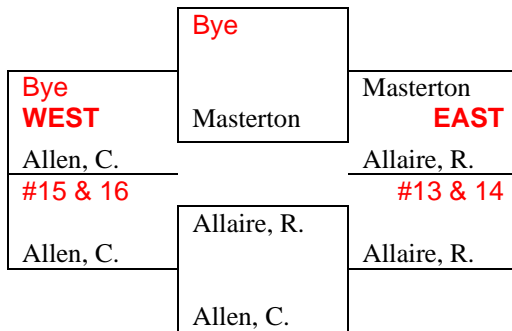

Dana Hills Tennis Center Compass Draw Event – Winter-Spring 2013

MAIN DRAW – WOMEN’S DIVISION pg. 1

WOMEN'S DIVISION – pg. 2

Dana Hills Tennis Center Compass Draw Event – Winter-Spring 2013

SOUTH SECTION

2nd Round Losers from
West Division (MAIN DRAW) Above

Round 4 **Round 3** **Round 4**
May 6-12 April 22-5 May 6-19

NORTH SECTION

2nd Round Losers from
East Division (MAIN DRAW) Above

Round 4 **Round 3** **Round 4**
May 6-12 April 22-5 May 6-19

Semi Final Round Losers from Main Draw (West)

Round 4
May 6-19

Semi Final Losers from Main Draw (East)

Round 4
May 6-19

Dana Hills Tennis Center Compass Draw Event – Spring 2013

Main Draw -Upper Half

MAIN DRAW - EAST & WEST pg. 1

Red numbers denotes final ranking – used for GROUP PLACEMENT NEXT SEASON) & AND FOR PRIZES