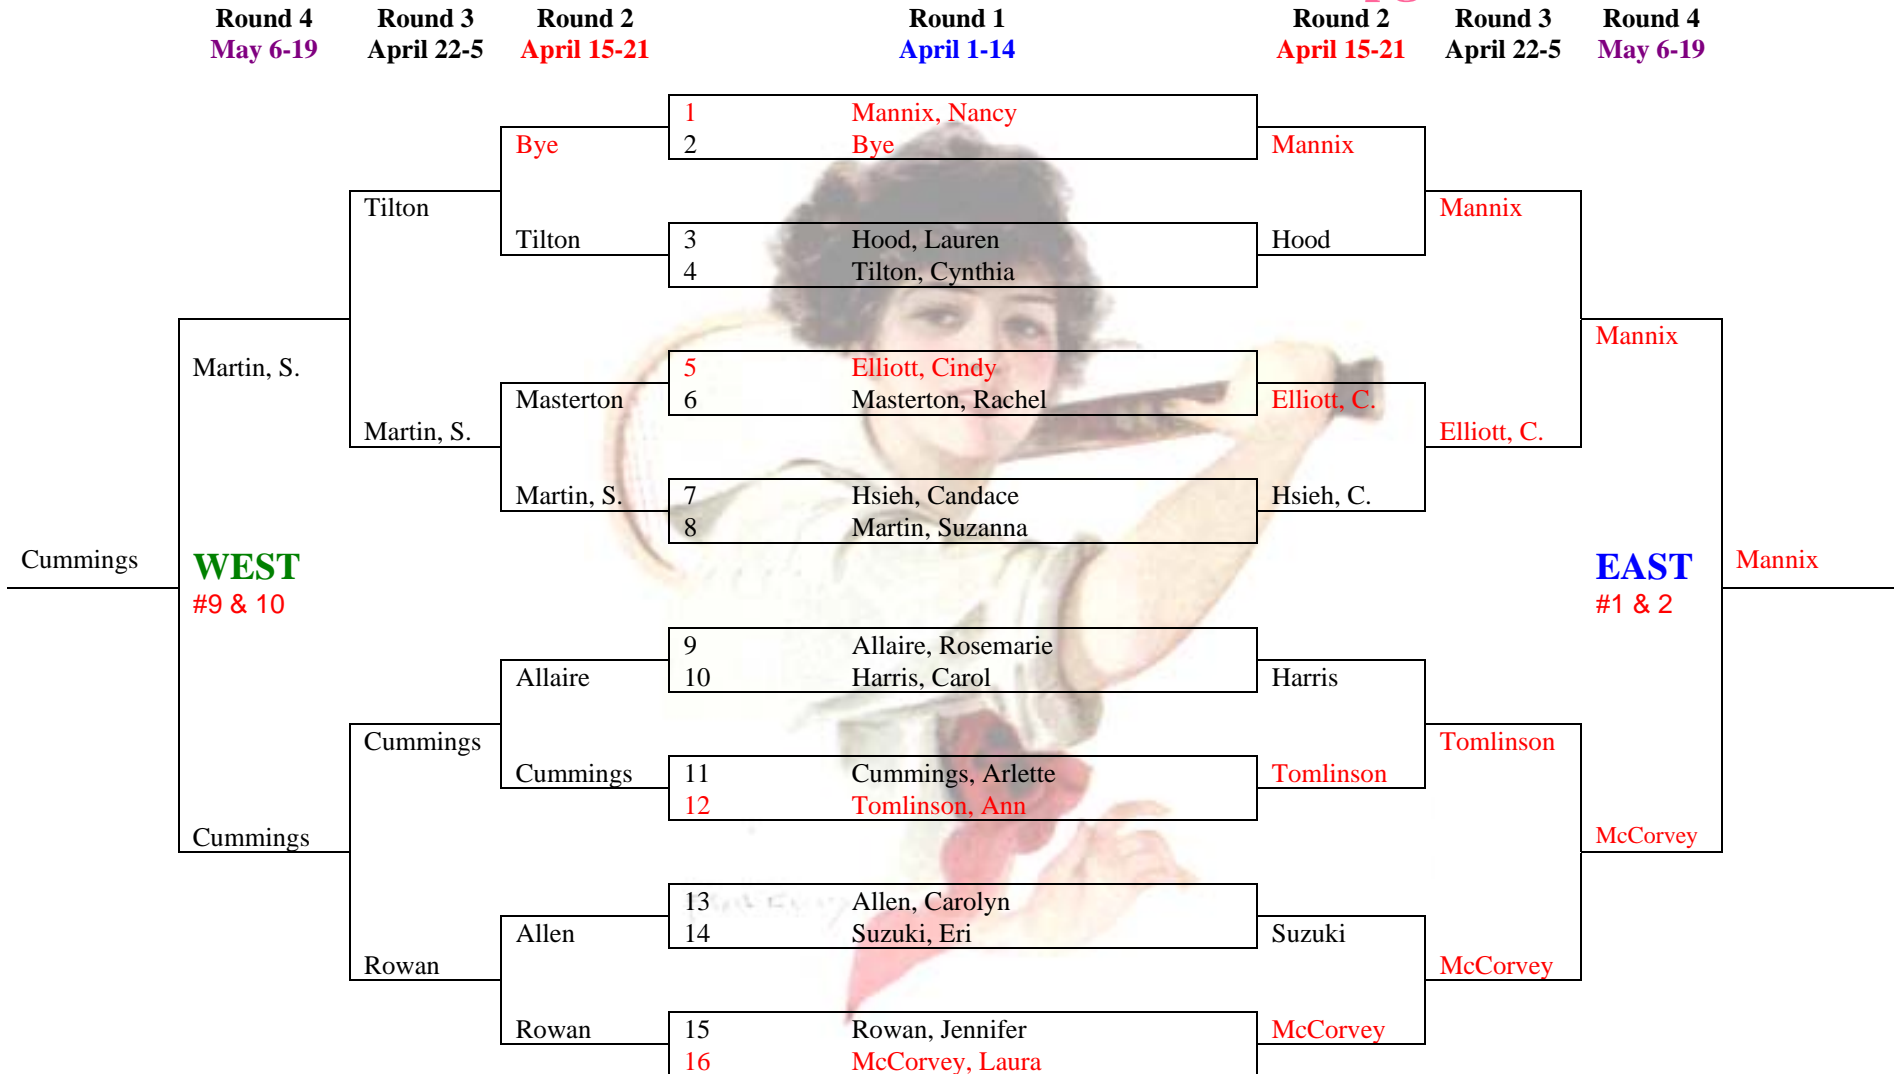

Dana Hills Tennis Center Compass Draw Event – Winter-Spring 2013

MAIN DRAW – WOMEN’S DIVISION pg. 1

WOMEN'S DIVISION – pg. 2

Dana Hills Tennis Center Compass Draw Event – Winter-Spring 2013

SOUTH SECTION

2nd Round Losers from
West Division (MAIN DRAW) Above

Round 4 **Round 3** **Round 4**
May 6-12 April 22-5 May 6-19

NORTH SECTION

2nd Round Losers from
East Division (MAIN DRAW) Above

Round 4 **Round 3** **Round 4**
May 6-12 April 22-5 May 6-19

Semi Final Round Losers from Main Draw (West)