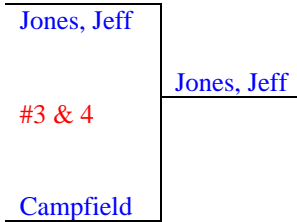

Dana Hills Tennis Center Compass Draw Event – Spring 2013
4th Round Losers from EAST Side of MAIN DRAW

Round 6   **Round 5**   **Round 6**
May 13-26   May 6-12   May 13-26

May 13-26

5th Round   **Loser**
From the   **EAST**