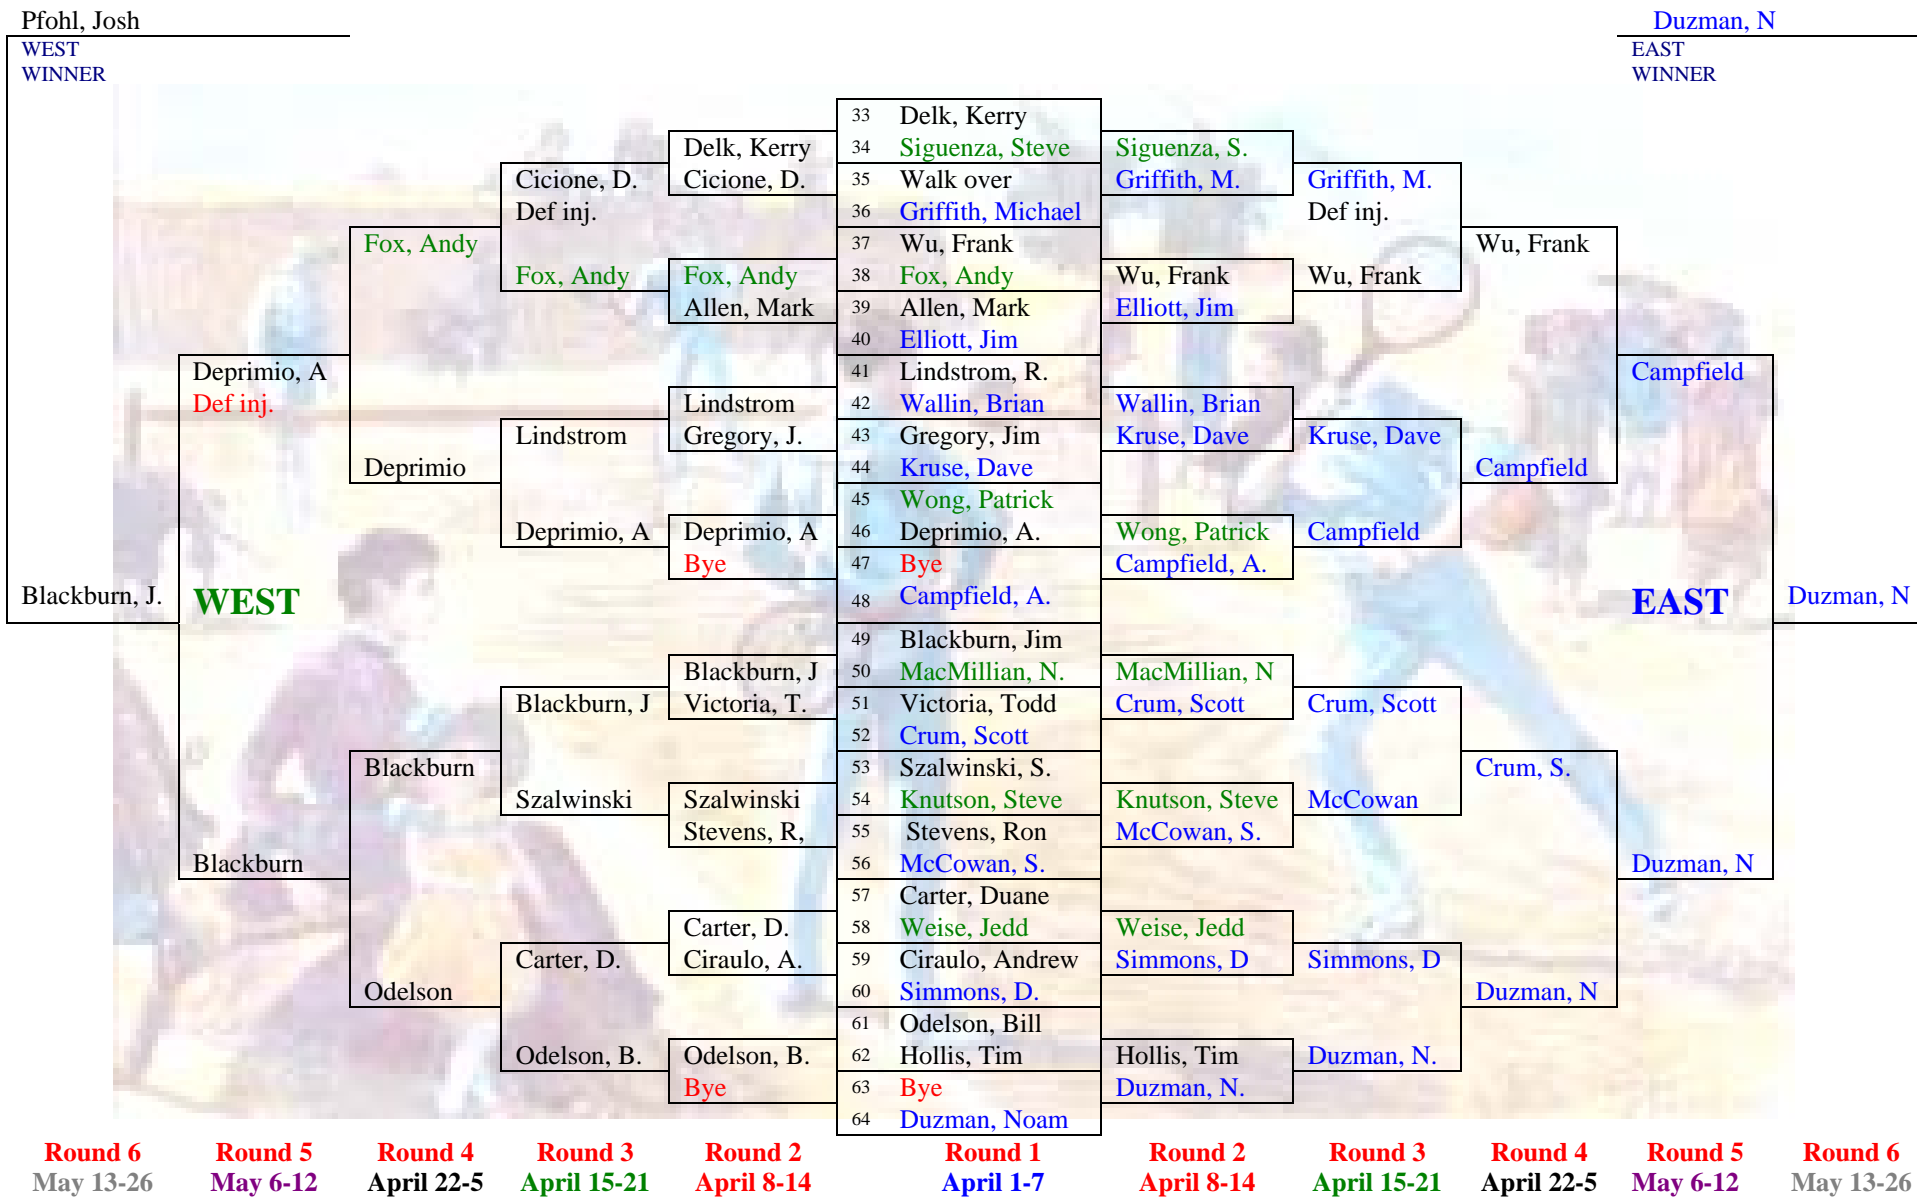

Round 4 **Round 3** **Round 4**
May 6-12 April 22-5 May 6-19

NORTH SECTION

2nd Round Losers from
East Division (MAIN DRAW) Above

Round 4 **Round 3** **Round 4**
May 6-12 April 22-5 May 6-19

Semi Final Round Losers from Main Draw (West)

Round 4
May 6-19

Semi Final Losers from Main Draw (East)

Round 4
May 6-19

Dana Hills Tennis Center Compass Draw Event – Spring 2013

Main Draw -Upper Half

MAIN DRAW - EAST & WEST pg. 1

Red numbers denotes final ranking – used for GROUP PLACEMENT NEXT SEASON) & AND FOR PRIZES

Names in Blue = group 1, Green = group 2, Black = group 3 Red = Women group 3

Round 6 May 13-26 Round 5 May 6-12 Round 4 April 22-5 Round 3 April 15-21 Round 2 April 8-14 Round 1 April 1-7 Round 2 April 8-14 Round 3 April 15-21 Round 4 April 22-5 Round 5 May 6-12 Round 6 May 13-26

MAIN DRAW pg. 2

Dana Hills Tennis Center Compass Draw Event – Spring 2013

Main Draw – Lower Half

Dana Hills Tennis Center Compass Draw Event – Spring 2013

NORTH DRAW

(Round #2 Losers from the East Draw)

Dana Hills Tennis Center Compass Draw Event – Spring 2013