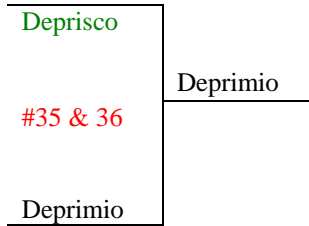

Updated 05/29/2013 Dana Hills Tennis Center – Spring 2013

Dana Hills Tennis Center Compass Draw Event – Spring 2013
4th Round Losers from WEST side of MAIN DRAW

Round 6   **Round 5**   **Round 6**
May 13-26   May 6-12   May 13-26

May 13-26

5th Round   **Loser**
From the   **WEST**