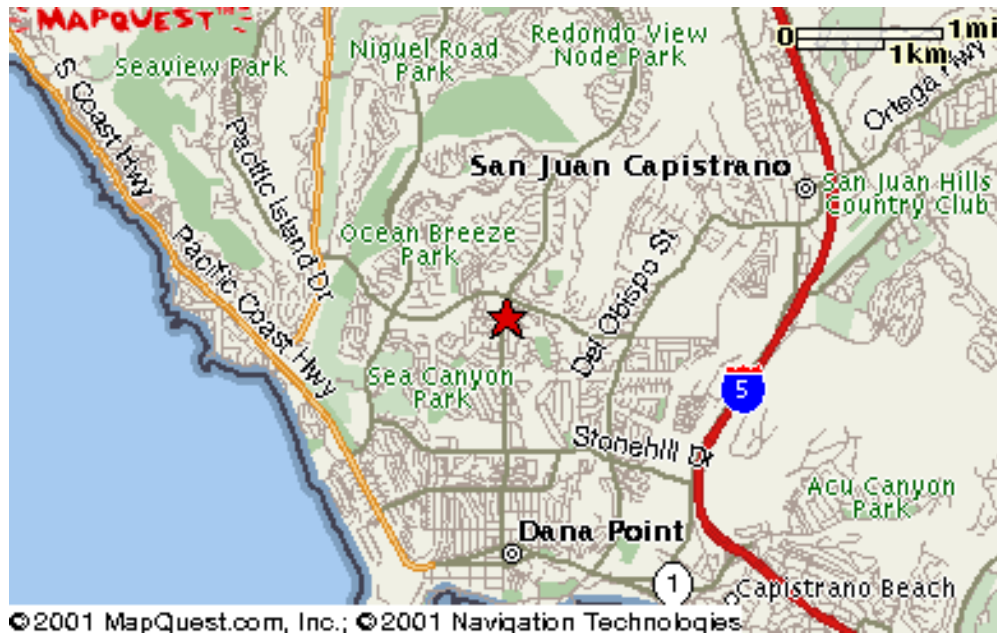

Dana Hills Tennis Center – 24911 Calle de Tennis, Dana Point, CA 92629 - 949-240-2104

South Orange County

Close up Map of DHTC

Nellie Gail Ranch Swim & Tennis Club
25281 Empty Saddle Drive
Laguna Hills, CA 92653

Dana Hills Tennis Center – 24911 Calle de Tenis, Dana Point, CA 92629 - 949-240-2104

Directions to Nellie Gail Tennis Club
 25281 Empty Saddle Drive
 Laguna Hills, CA 92652

1.	Start at 24911 CALLE DE TENIS, DANA POINT - go < 0.1 mi
2.	Turn R on GOLDEN LANTERN ST - go 4.3 mi
3.	GOLDEN LANTERN ST becomes MOULTON PKY - go 2.1 mi
4.	Turn R on NELLIE GAIL RD - go 0.6 mi
5.	Turn R on EMPTY SADDLE DR - go 0.1 mi
6.	Arrive at 25281 EMPTY SADDLE DR, LAGUNA HILLS , on the L

Distance: 7.2 miles	Approximate Travel Time: 13 mins
----------------------------	---

Dana Hills Tennis Center – 24911 Calle de Tenis, Dana Point, CA 92629 - 949-240-2104

Laguna Niguel Racquet Club 23500 Club House Drive
Laguna Niguel, CA 92677

Close-up Laguna Niguel Racquet Club

Dana Hills Tennis Center – 24911 Calle de Tennis, Dana Point, CA 92629 - 949-240-2104

**Monarch Beach Tennis Club, 33080 NIGUEL ROAD,
Monarch Beach, CA 29629**

Close up – Monarch Beach Tennis Club