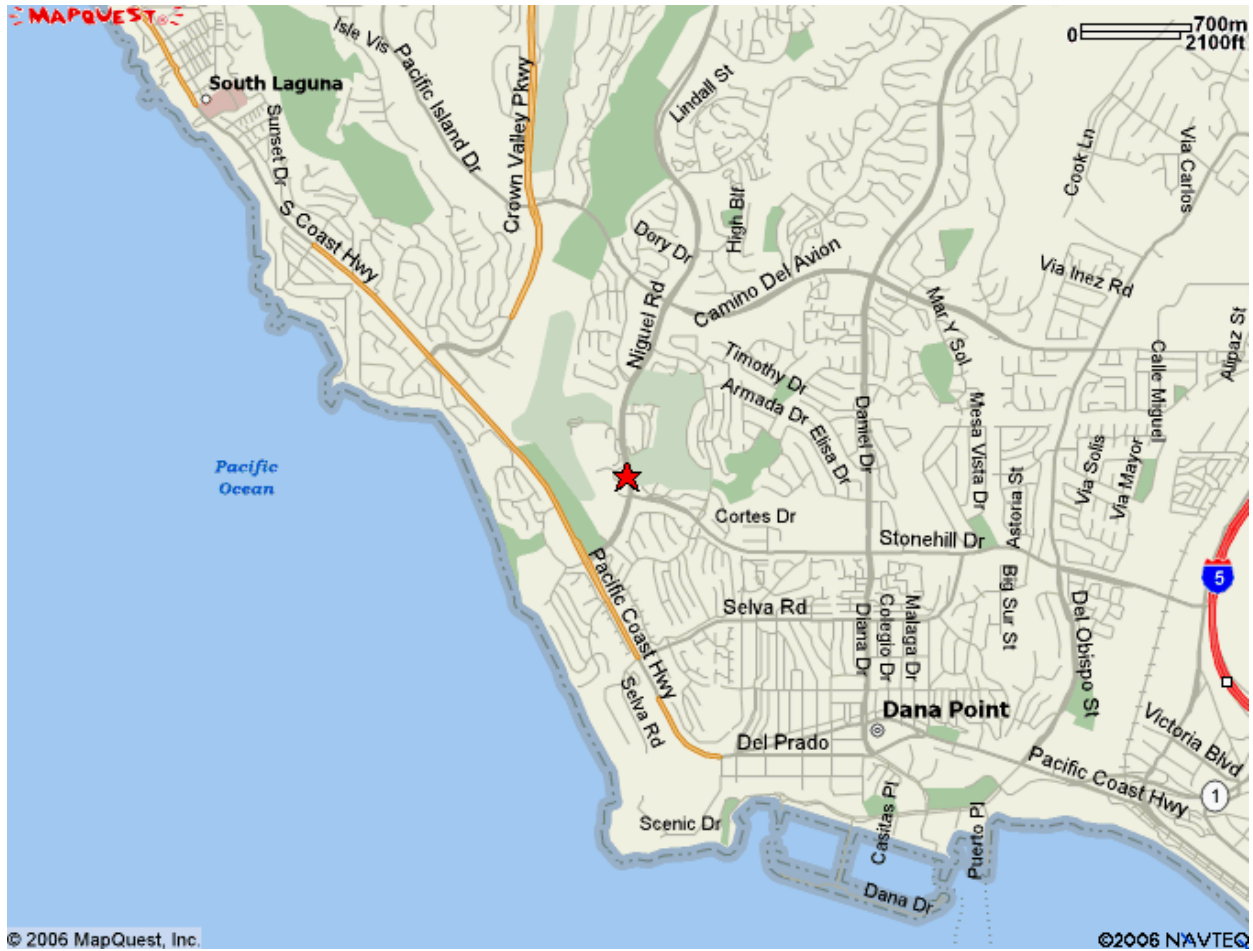

Dana Hills Tennis Center – 24911 Calle de Tennis, Dana Point, CA 92629 - 949-240-2104

South Orange County

Close up Map of DHTC

Nellie Gail Ranch Swim & Tennis Club
25281 Empty Saddle Drive
Laguna Hills, CA 92653

Dana Hills Tennis Center – 24911 Calle de Tenis, Dana Point, CA 92629 - 949-240-2104

Directions to Nellie Gail Tennis Club
 25281 Empty Saddle Drive
 Laguna Hills, CA 92652

1.	Start at 24911 CALLE DE TENIS, DANA POINT - go < 0.1 mi
2.	Turn R on GOLDEN LANTERN ST - go 4.3 mi
3.	GOLDEN LANTERN ST becomes MOULTON PKY - go 2.1 mi
4.	Turn R on NELLIE GAIL RD - go 0.6 mi
5.	Turn R on EMPTY SADDLE DR - go 0.1 mi
6.	Arrive at 25281 EMPTY SADDLE DR, LAGUNA HILLS , on the L

Distance: 7.2 miles	Approximate Travel Time: 13 mins
----------------------------	---

Dana Hills Tennis Center – 24911 Calle de Tenis, Dana Point, CA 92629 - 949-240-2104

Laguna Niguel Racquet Club 23500 Club House Drive
Laguna Niguel, CA 92677

Close-up Laguna Niguel Racquet Club

Dana Hills Tennis Center – 24911 Calle de Tennis, Dana Point, CA 92629 - 949-240-2104

**Monarch Beach Tennis Club, 33080 NIGUEL ROAD,
Monarch Beach, CA 29629**

Close up – Monarch Beach Tennis Club