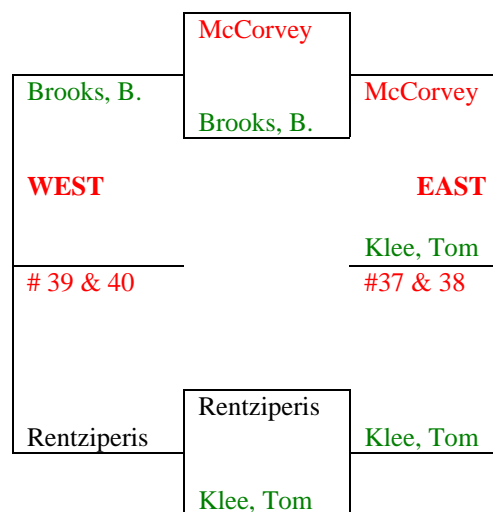

Updated 12/08/2011 Dana Hills Tennis Center – Fall 2011

Dana Hills Tennis Center Compass Draw Event – Fall 2011
4th Round Losers from WEST side of MAIN DRAW

Round 6
Nov 7-20

Round 5
Oct 31-6

Round 6
Nov 7-20

Nov 7-20

Holtz, Dan

5th Round **Loser**
From the **WEST**