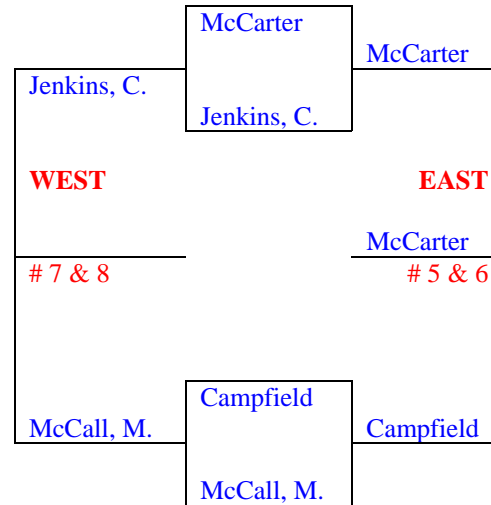

Dana Hills Tennis Center Compass Draw Event – Fall 2011
4th Round Losers from EAST Side of MAIN DRAW

Round 6
Nov 7-20

Round 5
Oct 31-6

Round 6
Nov 7-20