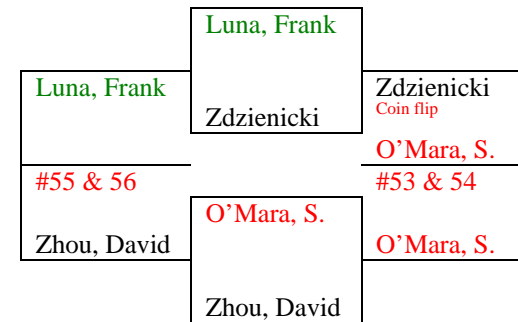

SOUTHEAST SECTION

2nd Round Losers from
South-East Division (SOUTH DRAW) Above

Round 4   **Round 5**   **Round 6**
Nov 7-20   Oct 31-6   Nov 7-20