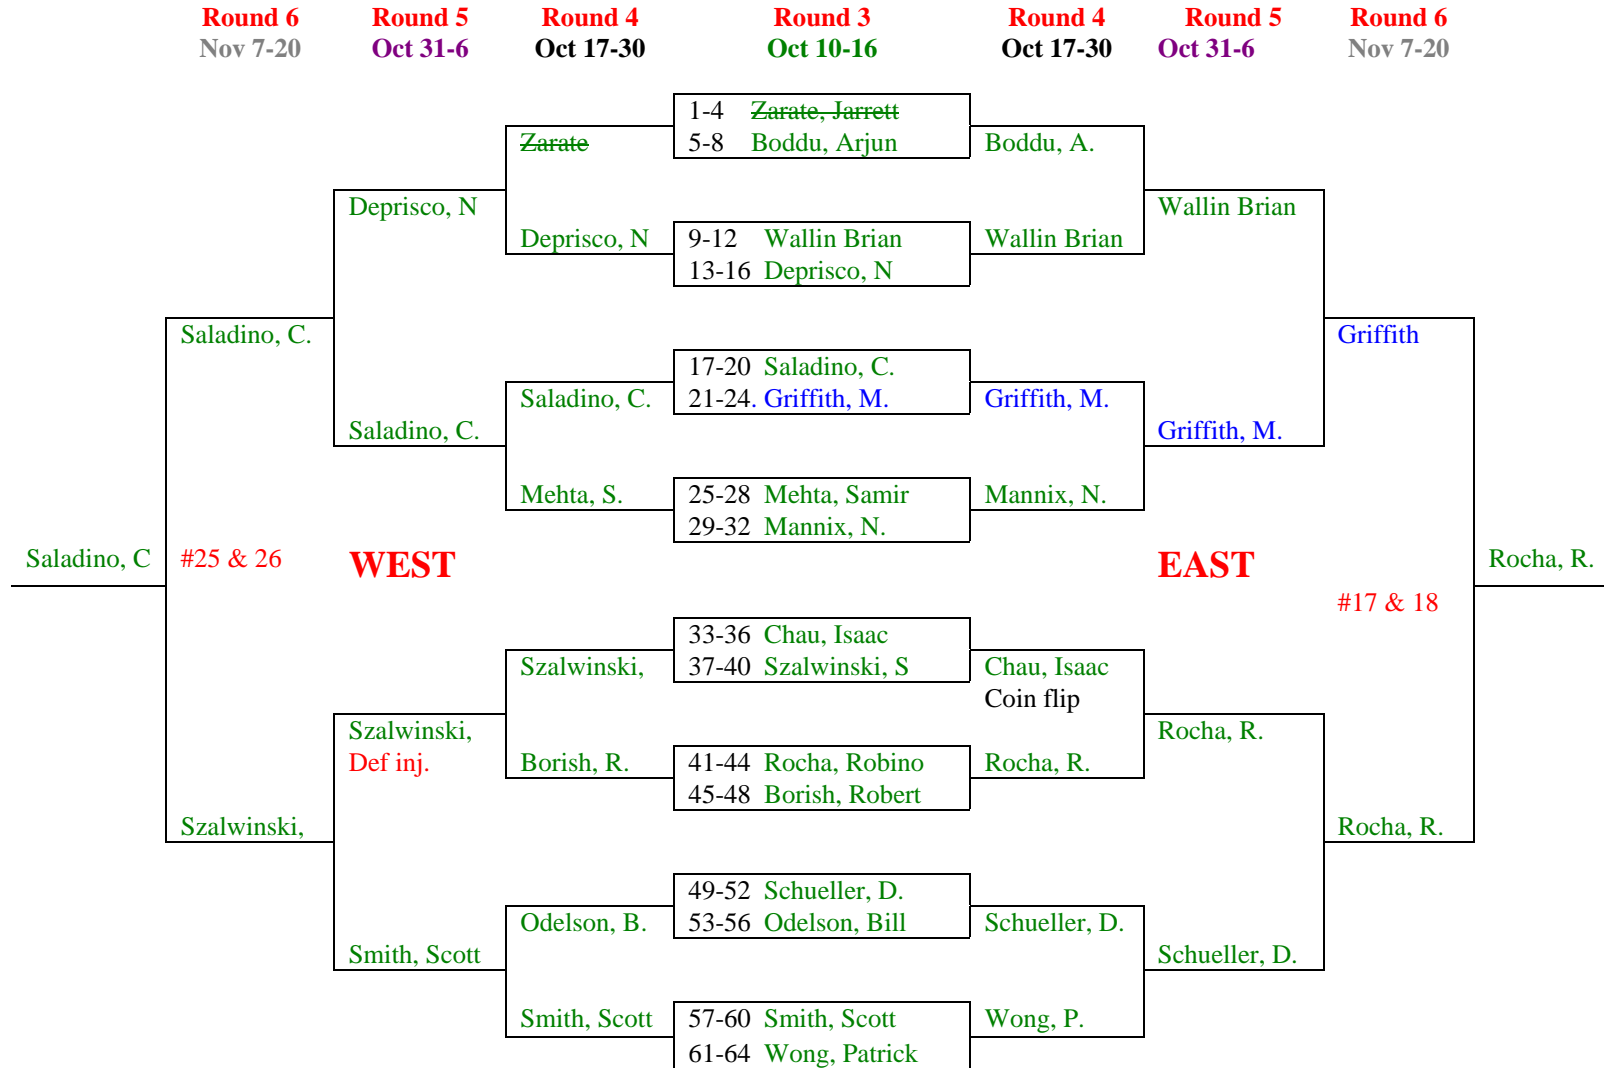

Dana Hills Tennis Center Compass Draw Event – FALL 2011

Main Draw -Upper Half

MAIN DRAW - EAST & WEST pg. 1

Red numbers denotes final ranking – used for GROUP PLACEMENT NEXT SEASON & AND FOR PRIZES

Names in Blue = group 1, Green = group 2, Black = group 3 Red = Women group 3

Dana Hills Tennis Center Compass Draw Event – Fall 2011

NORTH DRAW

(Round #2 Losers from the East Draw)

Dana Hills Tennis Center Compass Draw Event – Fall 2011

NORTHWEST SECTION

2nd Round Losers from
North-West Division (NORTH DRAW) Above

Round 6 **Round 5** **Round 6**
Nov 7-20 Oct 31-6 Nov 7-20

Semi Final Round Losers from
North-West Division (NORTH DRAW)

Round 6
Nov 7-20

NORTHEAST SECTION

2nd Round Losers from
North-East Division (NORTH DRAW) Above