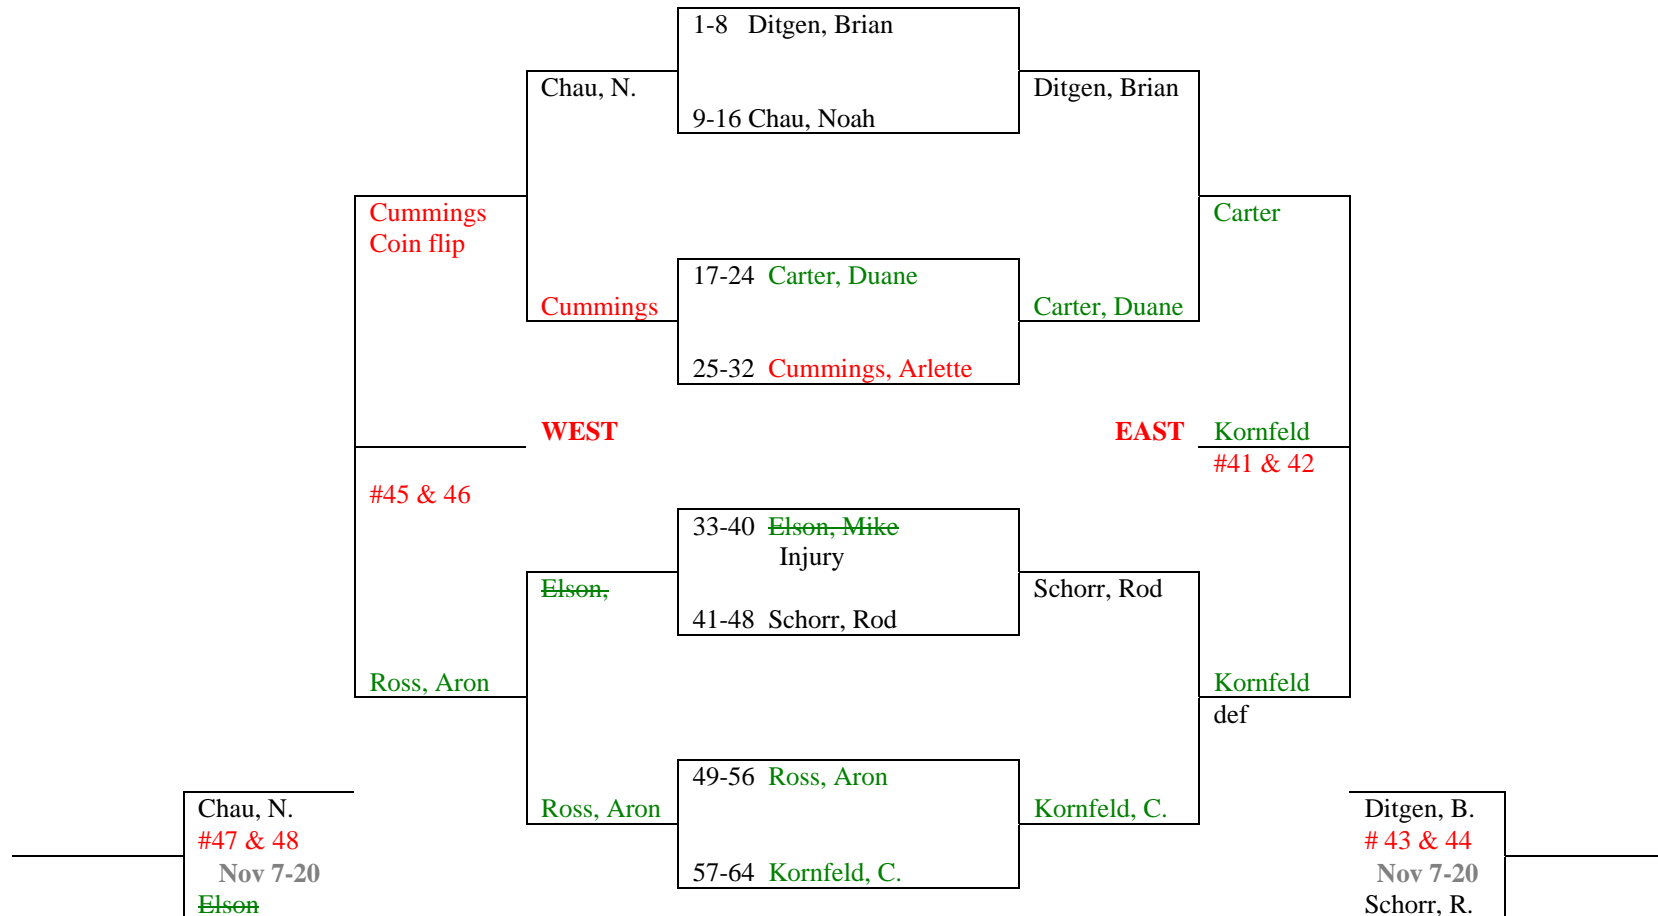

Dana Hills Tennis Center Compass Draw Event – Fall 2011
Round #3 Losers from the WEST Side of MAIN DRAW (SOUTHWEST DRAW)

(Round #3 Losers from the West Draw)

Round 6 Nov 7-20   **Round 5** Oct 10-16   **Round 4** Oct 17-30   **Round 5** Oct 31-6   **Round 6** Nov 7-20

SOUTH SOUTHWEST

Semi Final Losers from the SOUTHWEST - West Division above

SOUTH SOUTHEAST

Semi Final Losers from the SOUTHWEST-East division above