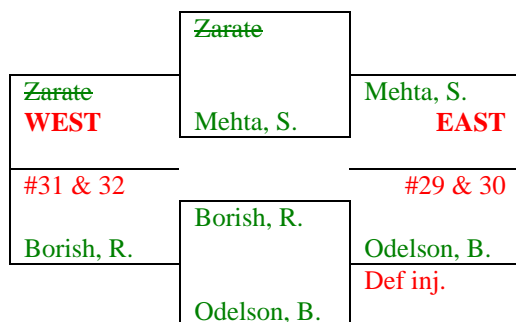

Dana Hills Tennis Center Compass Draw Event – Fall 2011

NORTHWEST SECTION

2nd Round Losers from
North-West Division (NORTH DRAW) Above

Round 6   **Round 5**   **Round 6**
Nov 7-20   Oct 31-6   Nov 7-20