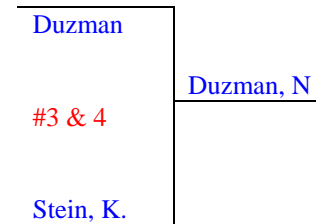

Dana Hills Tennis Center Compass Draw Event – Fall 2011
4th Round Losers from EAST Side of MAIN DRAW

Round 6
Nov 7-20

Round 5
Oct 31-6

Round 6
Nov 7-20

Nov 7-20

5th Round
From the **Loser**
EAST