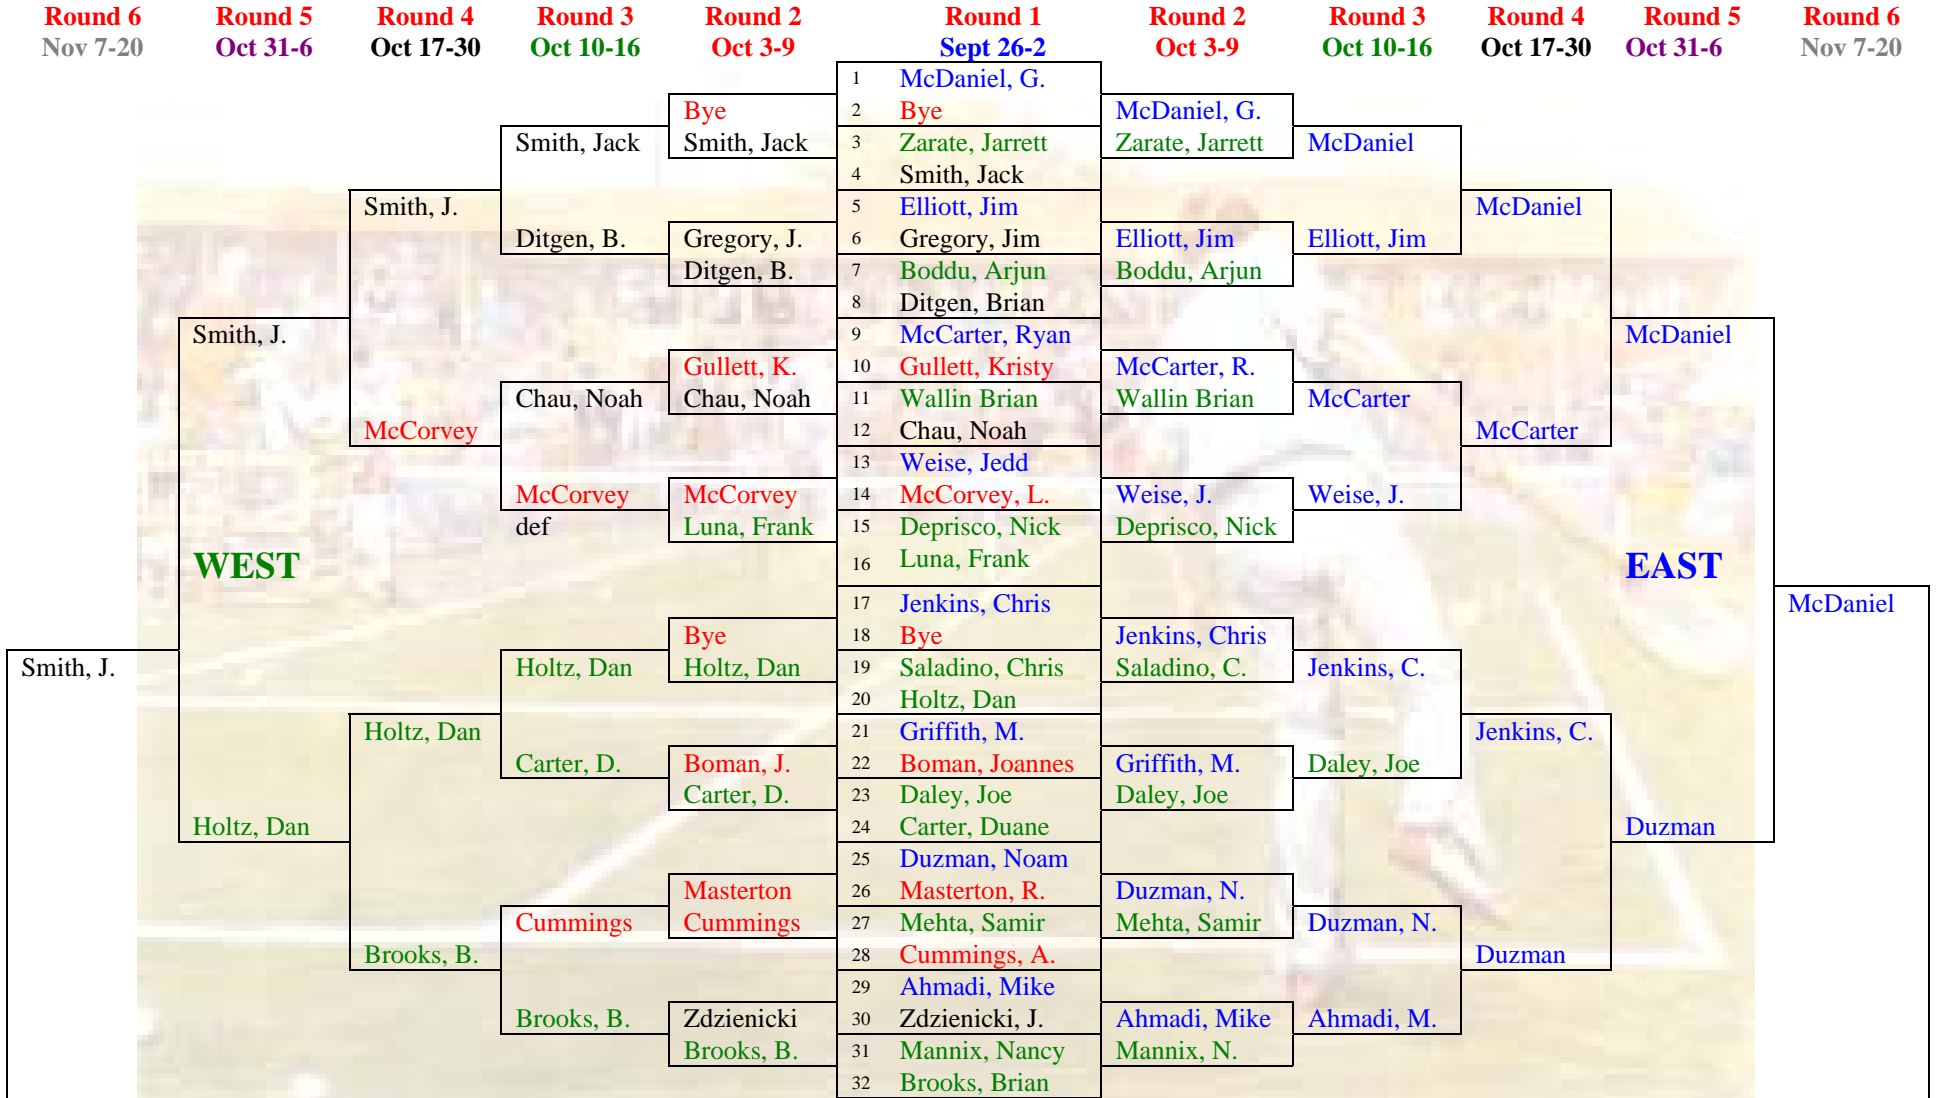

Dana Hills Tennis Center Compass Draw Event – FALL 2011

Main Draw -Upper Half

MAIN DRAW - EAST & WEST pg. 1

Red numbers denotes final ranking – used for GROUP PLACEMENT NEXT SEASON & AND FOR PRIZES

Names in Blue = group 1, Green = group 2, Black = group 3 Red = Women group 3

Dana Hills Tennis Center Compass Draw Event – Fall 2011

NORTH DRAW

(Round #2 Losers from the East Draw)

Dana Hills Tennis Center Compass Draw Event – Fall 2011

NORTHWEST SECTION

2nd Round Losers from
North-West Division (NORTH DRAW) Above

Round 6 **Round 5** **Round 6**
Nov 7-20 Oct 31-6 Nov 7-20

Semi Final Round Losers from
North-West Division (NORTH DRAW)

Round 6
Nov 7-20

NORTHEAST SECTION

2nd Round Losers from
North-East Division (NORTH DRAW) Above

(Round #3 Losers from the East Draw)

Round 6 **Round 5** **Round 4** **Round 5** **Round 6**
 Nov 7-20 Oct 10-16 Oct 17-30 Oct 31-6 Nov 7-20

NORTH NORTHWEST
 Semi Final Losers from the Northeast-West Division above