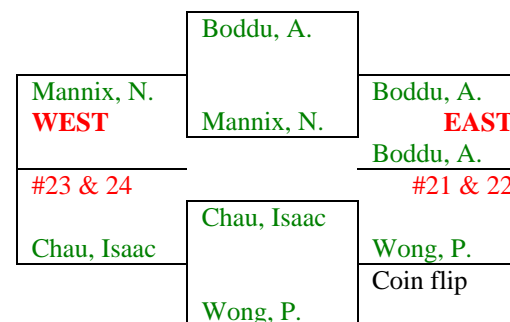

Dana Hills Tennis Center Compass Draw Event – Fall 2011

NORTH DRAW

(Round #2 Losers from the East Draw)

Dana Hills Tennis Center Compass Draw Event – Fall 2011

NORTHWEST SECTION

2nd Round Losers from
North-West Division (NORTH DRAW) Above

Round 6 **Round 5** **Round 6**
Nov 7-20 Oct 31-6 Nov 7-20

Semi Final Round Losers from
North-West Division (NORTH DRAW)

Round 6
Nov 7-20

NORTHEAST SECTION

2nd Round Losers from
North-East Division (NORTH DRAW) Above

Round 6 **Round 5** **Round 6**
Nov 7-20 Oct 31-6 Nov 7-20

Semi Final Losers from
North-East Division (NORTH DRAW)

Round 6
Nov 7-20

Dana Hills Tennis Center Compass Draw Event – Fall 2011
3rd Round Losers from EAST side of Main Draw (NORTHEAST DRAW)