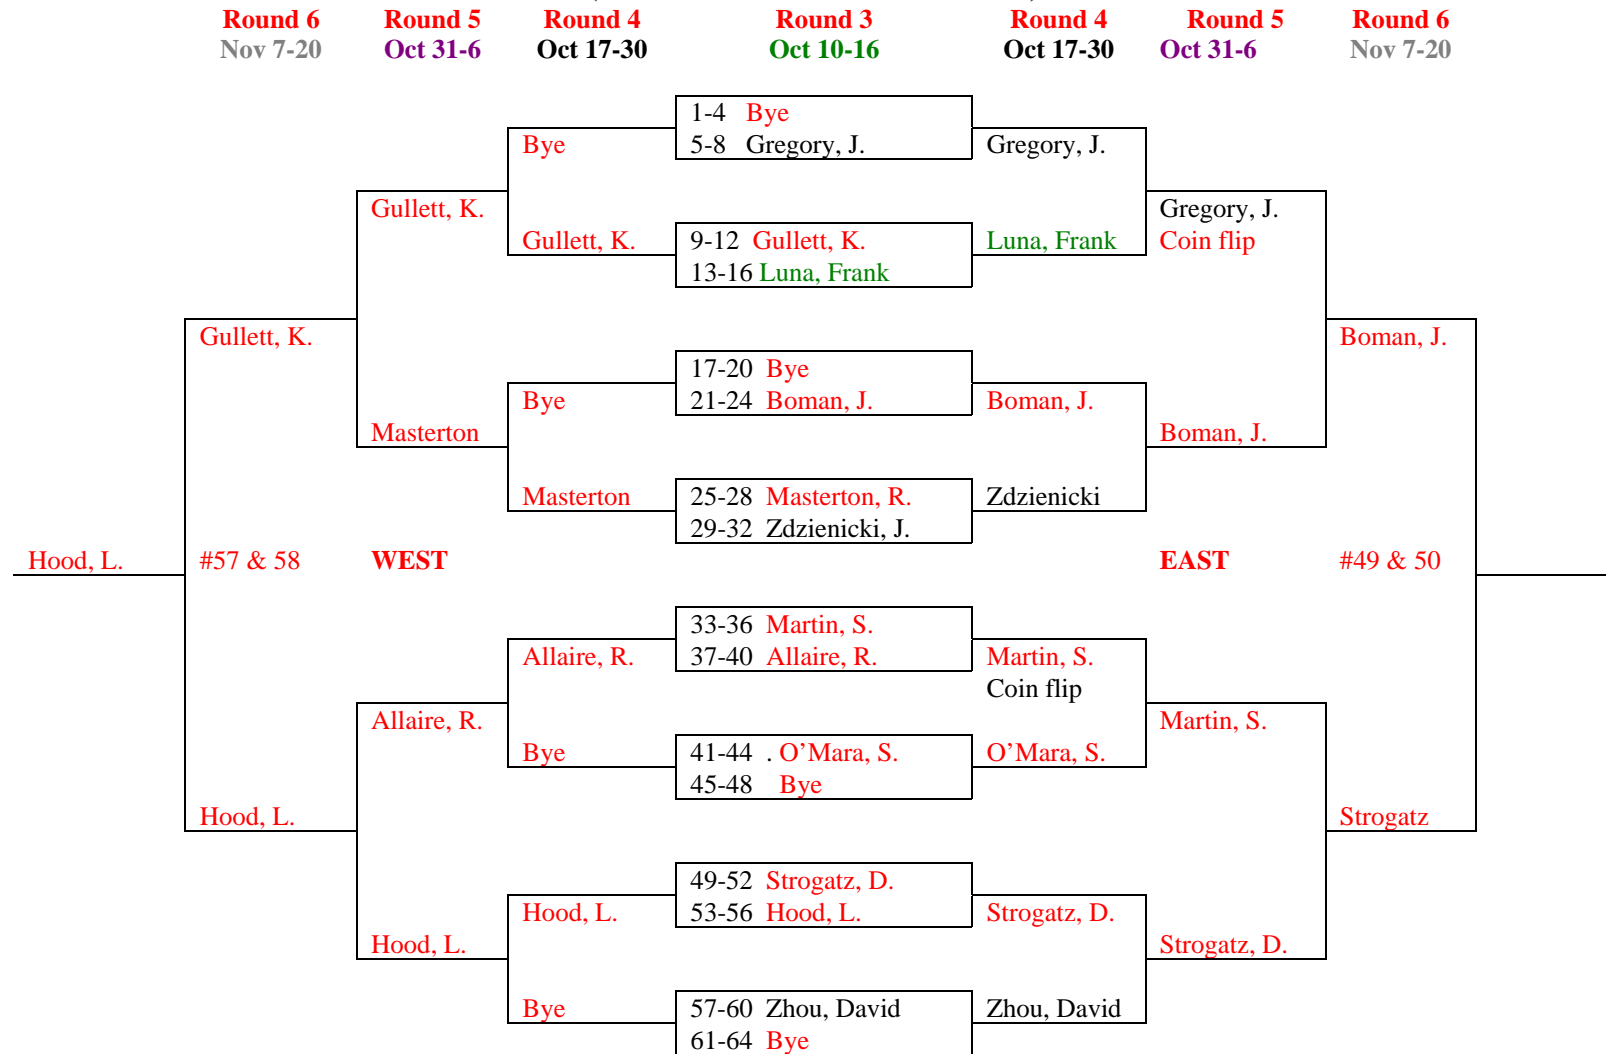

(Round #3 Losers from the East Draw)

Round 6 **Round 5** **Round 4** **Round 5** **Round 6**
 Nov 7-20 Oct 10-16 Oct 17-30 Oct 31-6 Nov 7-20

NORTH NORTHWEST
 Semi Final Losers from the Northeast-West Division above

NORTH NORTHEAST
 Semi Final Losers from the NORTHEAST-East division above

Dana Hills Tennis Center Compass Draw Event – Fall 2011
4th Round Losers from EAST Side of MAIN DRAW

Round 6
Nov 7-20

Round 5
Oct 31-6

Round 6
Nov 7-20

Nov 7-20

5th Round
From the **Loser**
EAST

Dana Hills Tennis Center Compass Draw Event – Fall 2011

SOUTH DRAW

(Round #2 Losers from the West Draw)

Updated 12/08/2011 Dana Hills Tennis Center – Fall 2011

Dana Hills Tennis Center Compass Draw Event – Fall 2011

SOUTHWEST SECTION

2nd Round Losers from
South-West Division (SOUTH DRAW) Above

Round 6 **Round 5** **Round 6**
Nov 7-20 Oct 31-6 Nov 7-20

SOUTHEAST SECTION