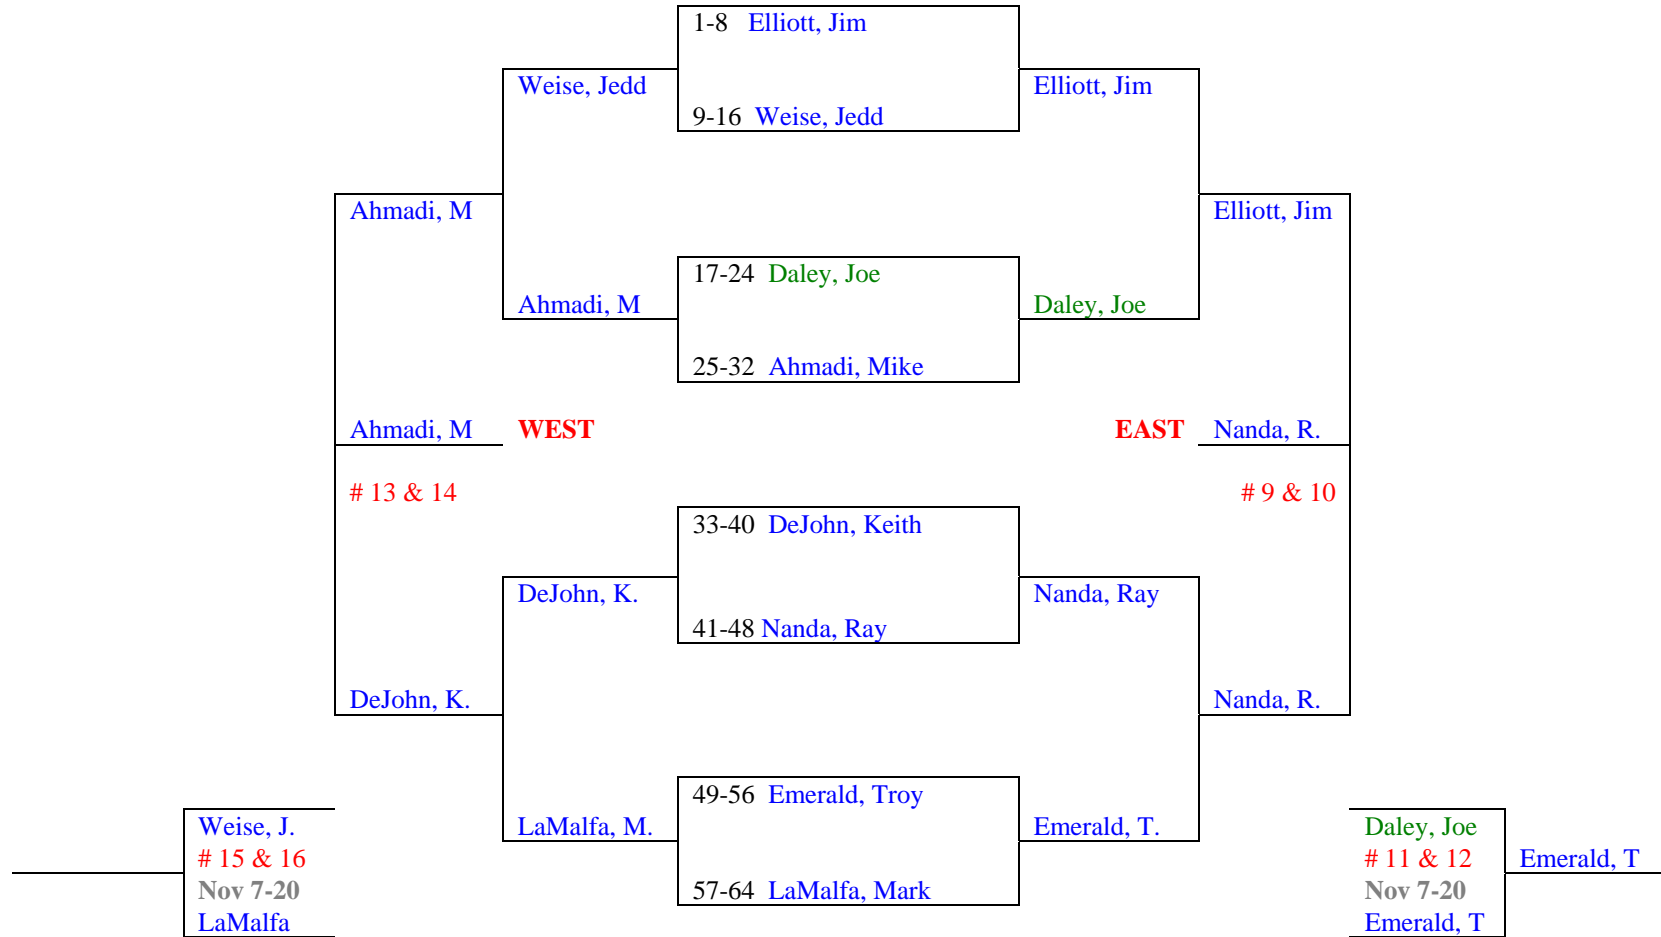

Round 6 **Round 5** **Round 6**
Nov 7-20 Oct 31-6 Nov 7-20

Semi Final Losers from
North-East Division (NORTH DRAW)

Round 6
Nov 7-20

Dana Hills Tennis Center Compass Draw Event – Fall 2011
3rd Round Losers from EAST side of Main Draw (NORTHEAST DRAW)

(Round #3 Losers from the East Draw)

Round 6 **Round 5** **Round 4** **Round 5** **Round 6**
 Nov 7-20 Oct 10-16 Oct 17-30 Oct 31-6 Nov 7-20

NORTH NORTHWEST
 Semi Final Losers from the Northeast-West Division above